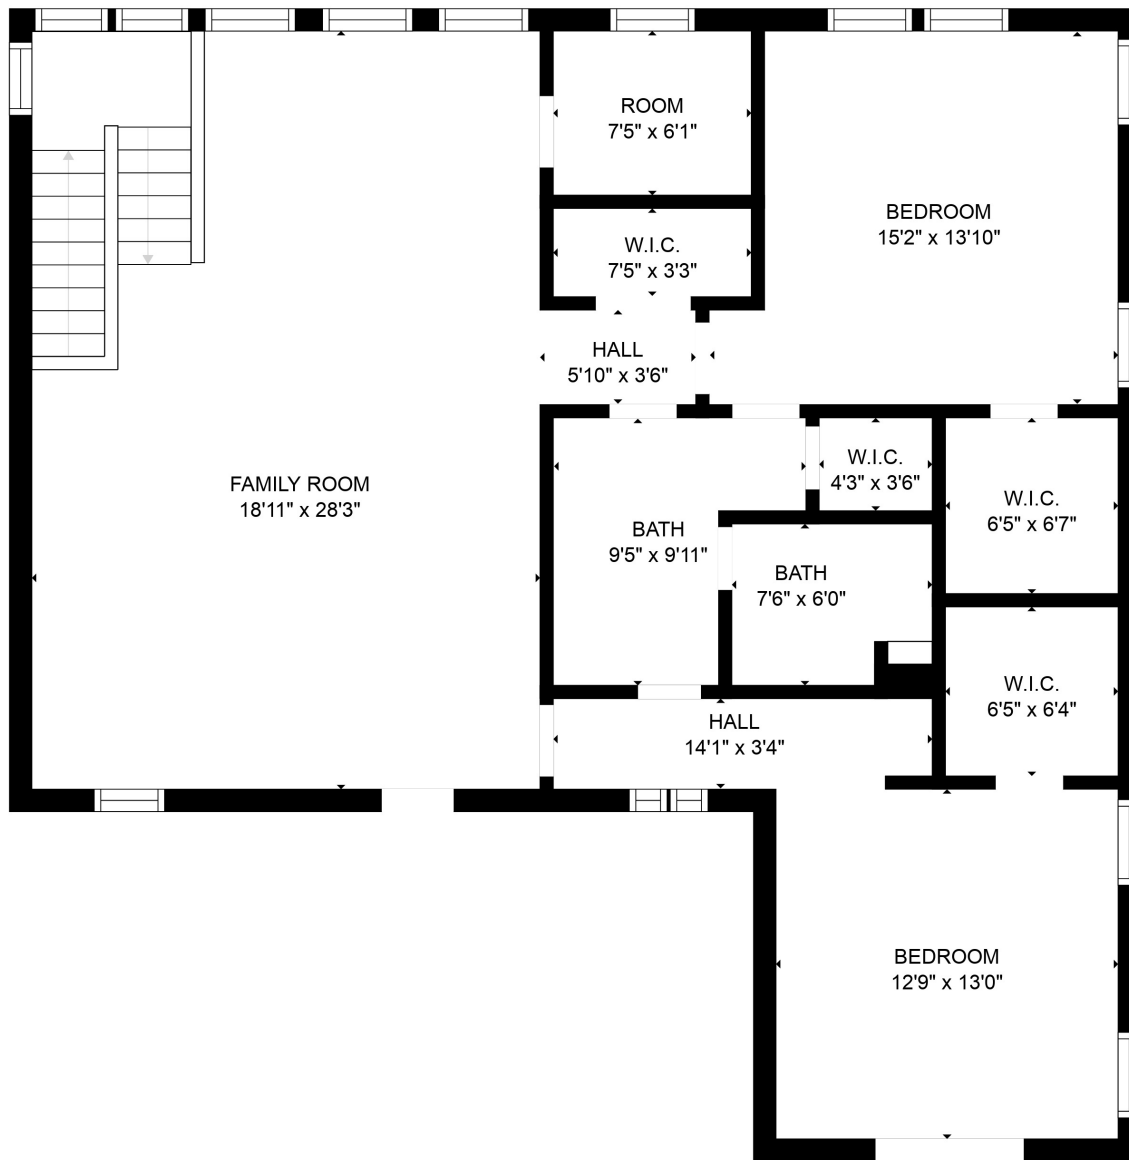

FLOOR 1

FLOOR 2

GROSS INTERNAL AREA
 FLOOR 1: 1921 sq. ft, FLOOR 2: 1309 sq. ft
 TOTAL: 3230 sq. ft

SIZES AND DIMENSIONS ARE APPROXIMATE, ACTUAL MAY VARY.

GROSS INTERNAL AREA
FLOOR 1: 1921 sq. ft, FLOOR 2: 1309 sq. ft
TOTAL: 3230 sq. ft
SIZES AND DIMENSIONS ARE APPROXIMATE, ACTUAL MAY VARY.

GROSS INTERNAL AREA
FLOOR 1: 1921 sq. ft, FLOOR 2: 1309 sq. ft
TOTAL: 3230 sq. ft
SIZES AND DIMENSIONS ARE APPROXIMATE, ACTUAL MAY VARY.