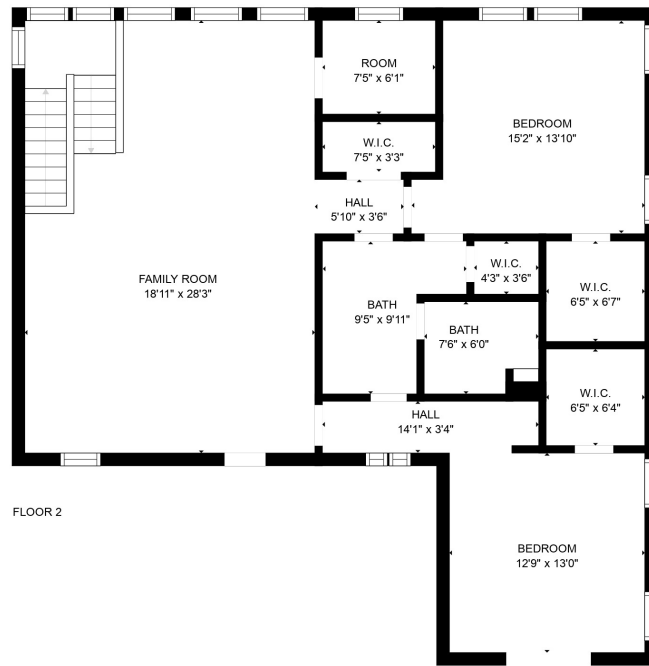

FLOOR 1

FLOOR 2

GROSS INTERNAL AREA
 FLOOR 1: 1921 sq. ft, FLOOR 2: 1309 sq. ft
 TOTAL: 3230 sq. ft

SIZES AND DIMENSIONS ARE APPROXIMATE, ACTUAL MAY VARY.

GROSS INTERNAL AREA
FLOOR 1: 1921 sq. ft, FLOOR 2: 1309 sq. ft
TOTAL: 3230 sq. ft
SIZES AND DIMENSIONS ARE APPROXIMATE, ACTUAL MAY VARY.

GROSS INTERNAL AREA
FLOOR 1: 1921 sq. ft, FLOOR 2: 1309 sq. ft
TOTAL: 3230 sq. ft
SIZES AND DIMENSIONS ARE APPROXIMATE, ACTUAL MAY VARY.