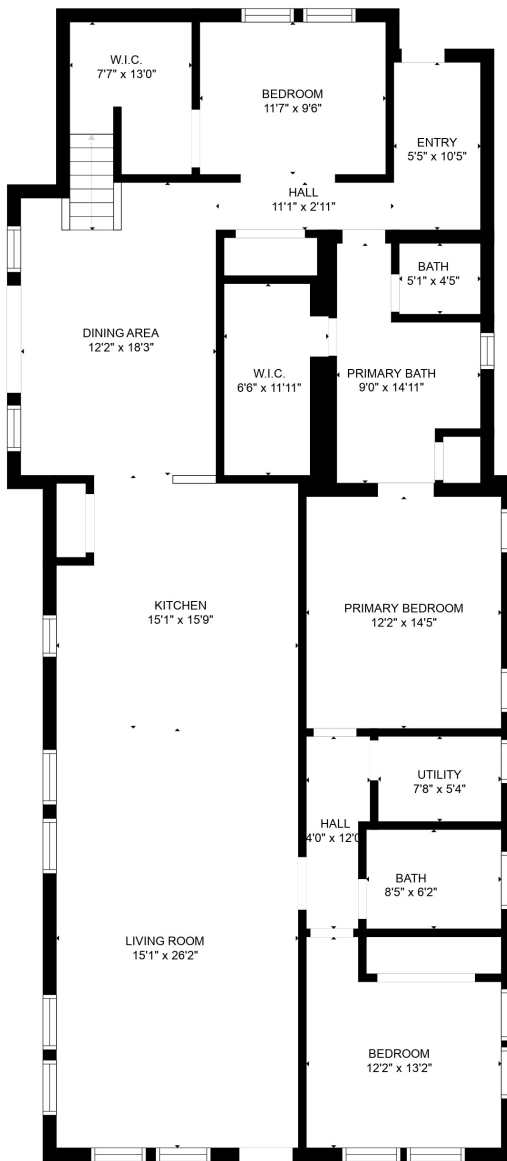

FLOOR 1

FLOOR 2

GROSS INTERNAL AREA
 FLOOR 1: 1921 sq. ft, FLOOR 2: 1309 sq. ft
 TOTAL: 3230 sq. ft

SIZES AND DIMENSIONS ARE APPROXIMATE, ACTUAL MAY VARY.

GROSS INTERNAL AREA
FLOOR 1: 1921 sq. ft, FLOOR 2: 1309 sq. ft
TOTAL: 3230 sq. ft
SIZES AND DIMENSIONS ARE APPROXIMATE, ACTUAL MAY VARY.

GROSS INTERNAL AREA
FLOOR 1: 1921 sq. ft, FLOOR 2: 1309 sq. ft
TOTAL: 3230 sq. ft
SIZES AND DIMENSIONS ARE APPROXIMATE, ACTUAL MAY VARY.