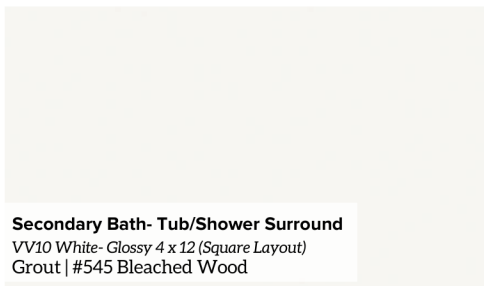

Home Selections

1654 Castle Court

Entire Home Flooring *
The Madera Collection- Cavalier - Nero

Kitchen Backsplash
VV11 White- Matte 4 x 12 (Square Layout)
Grout | #381 Bright White

Kitchen, Primary & Secondary Bath Counter Tops *
Arctic White

Powder Bath, Secondary Bath & Utility Room Floor *
BL02 Fusion
Grout | #545 Bleachwood

Primary Bath & Shower Surround *
VR 11 Composer- (Square Layout) - 12x24
Grout | #542 Graystone

Primary Bath Tile Floor *
MH04 Ash White- 12x24
Grout | #545 Bleached Wood

Kitchen Uppers, Lowerers & Island *
Primary & Secondary Bath Cabinets *
Brooklyn Door Style | Sands of Time Stain

Front Door *
Classic 3 Lite- 8' w/ Novamat Glass-Ebony Stain

Primary Bath Shower Floor *
Shower Niche in Primary & Secondary Bath *
Matte Architectural Gray- 1.5" Hex
Grout | #545 Bleached Wood

Secondary Bath- Tub/Shower Surround
VV10 White- Glossy 4 x 12 (Square Layout)
Grout | #545 Bleached Wood

High Reflective White | Wall Color

Extra White | Interior Trim, Closets, Pantry

Interior Paint

In The Navy | Main Color & Garage