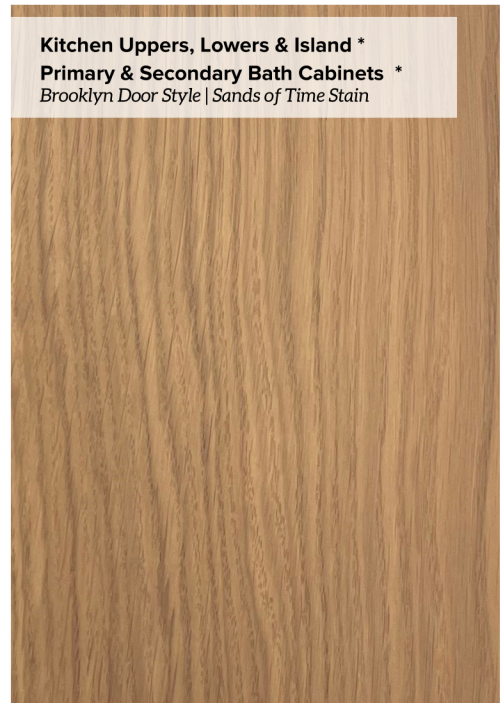

Kitchen Uppers, Lowerers & Island *
Primary & Secondary Bath Cabinets *
Brooklyn Door Style | Sands of Time Stain