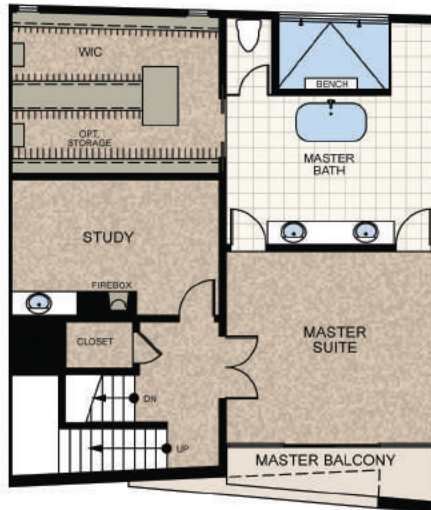

MERCURY
Luxury Homes by **CASTLE ROCK**

UNIT C
4319 SQ FT

ELEGANT HOMES | CREATIVE DESIGN

C-ROCK.COM

Elevations are artist renderings and some minor changes may occur after the rendering has been produced. See Sales Consultant for current elevations. Square footage is approximate and may vary per elevation. The designs, as originally designed and prior to any changes you make, are estimated to yield approximately the number of square feet shown. All dimensions are approximate. Square footage may vary based on as-built dimensions, configurations, plan options and/or method of calculation.

THIRD FLOOR

SECOND FLOOR

FIRST FLOOR