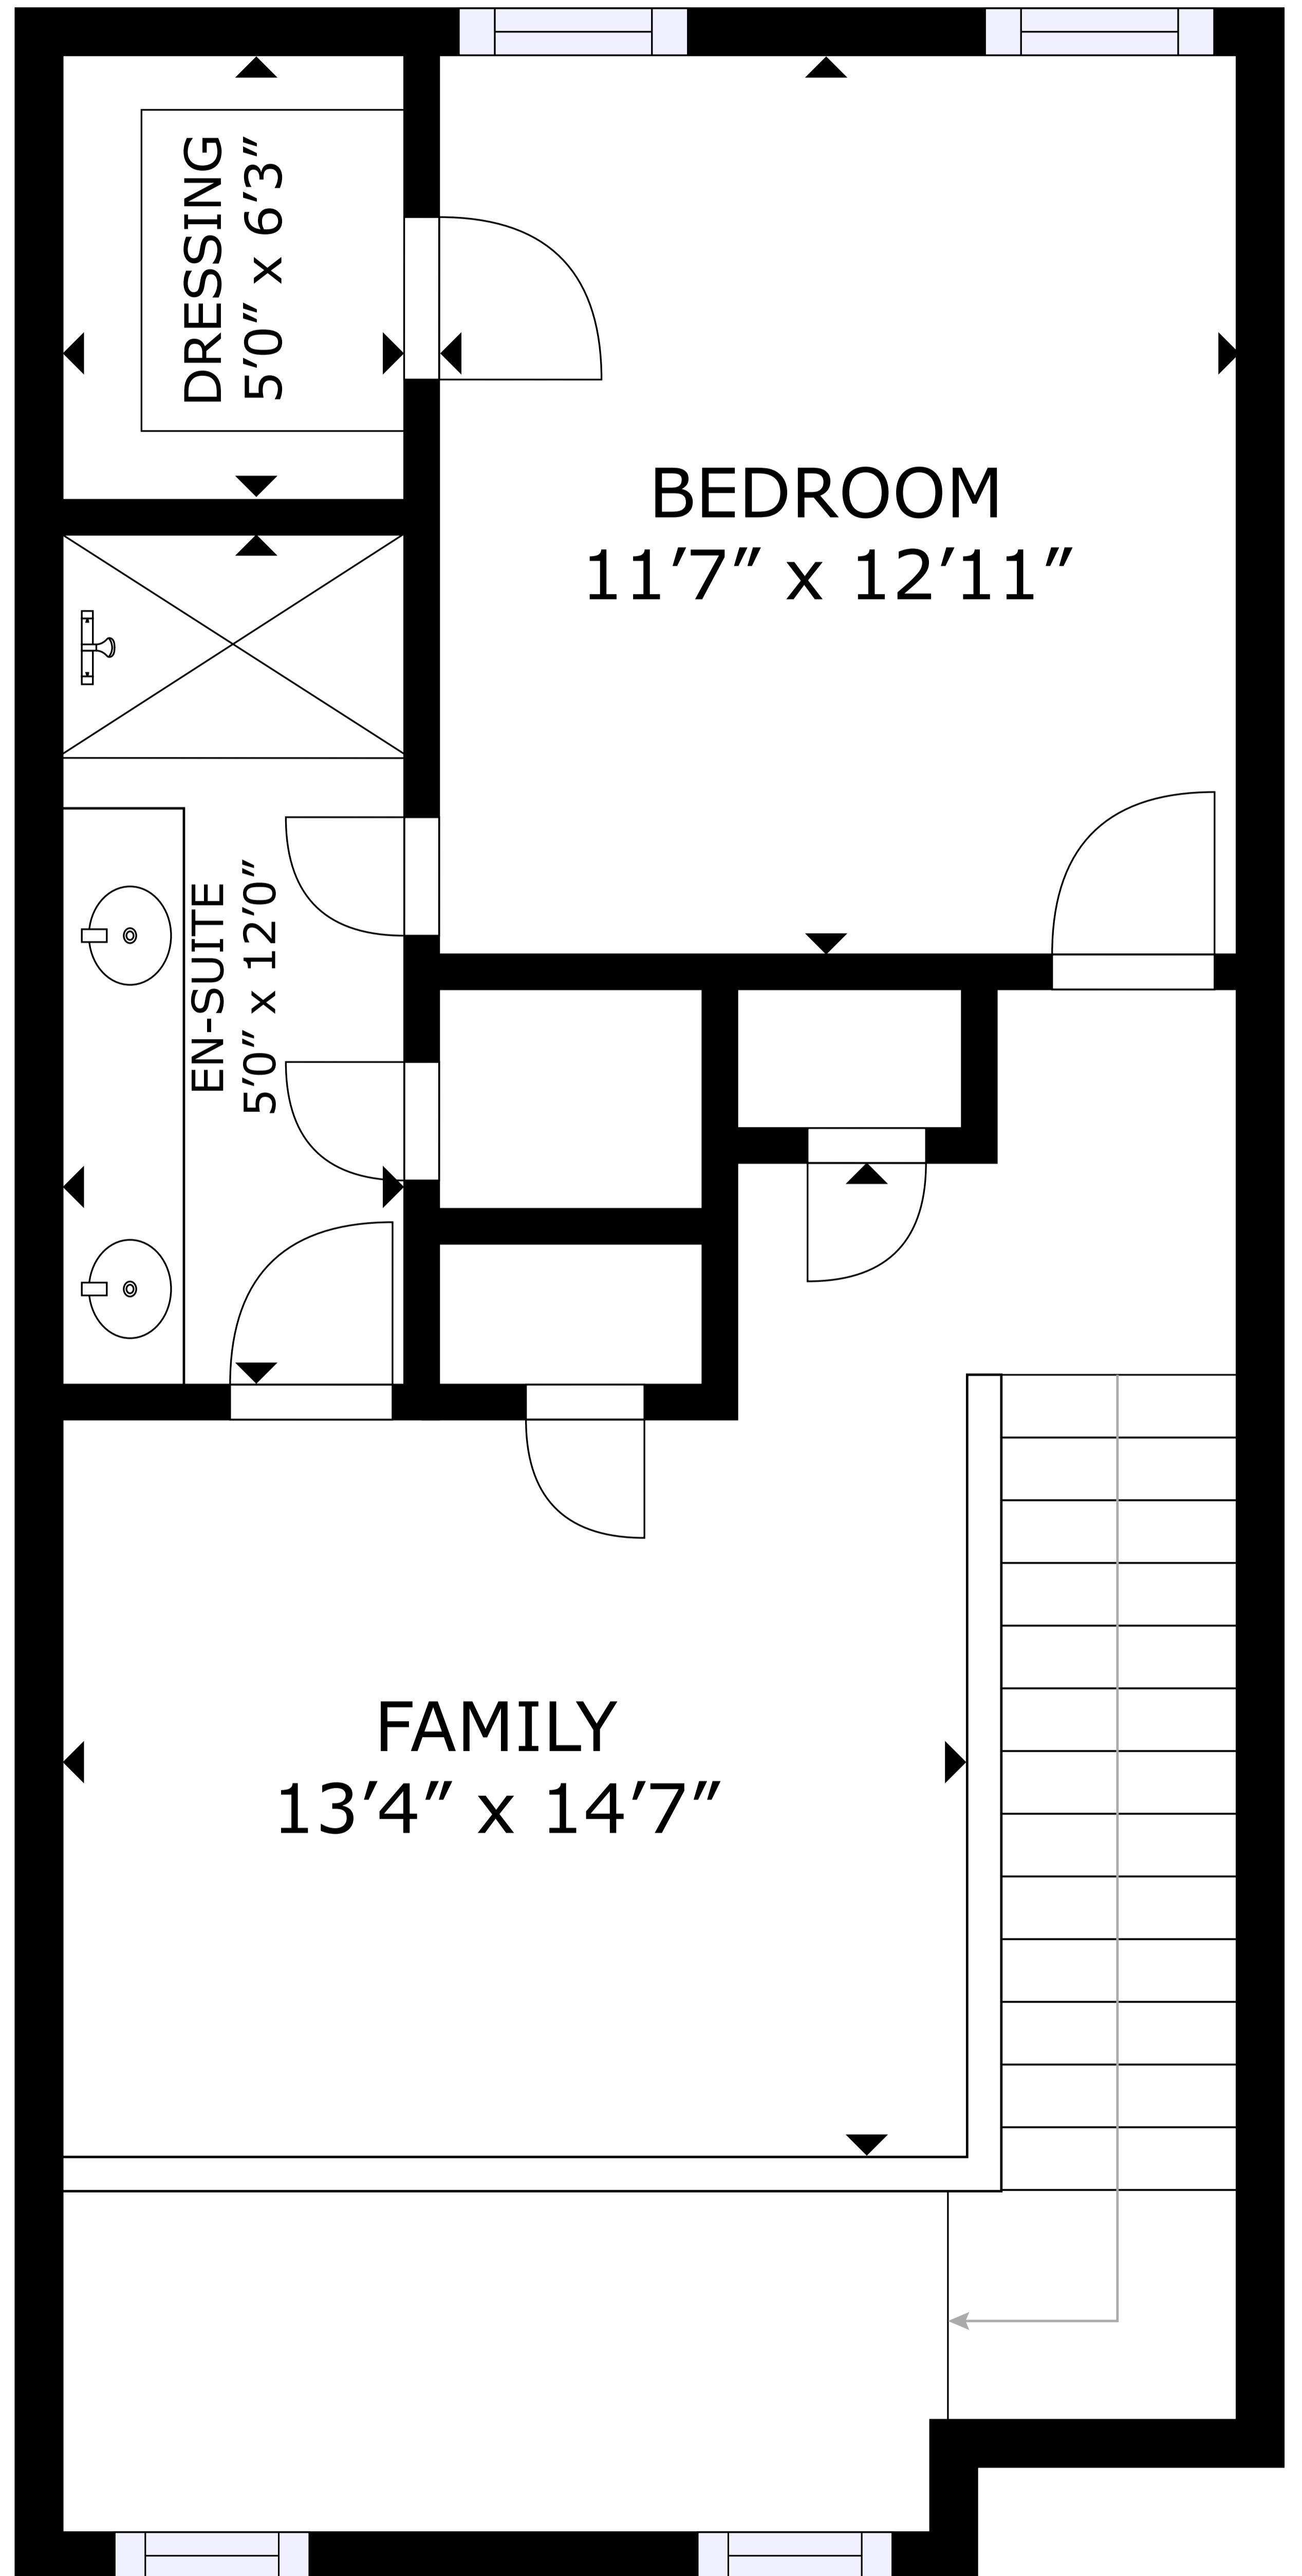

1ST FLOOR

2ND FLOOR

GROSS INTERNAL AREA
 1ST FLOOR: 550 sq. ft 2ND FLOOR: 474 sq. ft
 TOTAL: 1,024 sq. ft

SIZES AND DIMENSIONS ARE APPROXIMATE, ACTUAL MAY VARY.