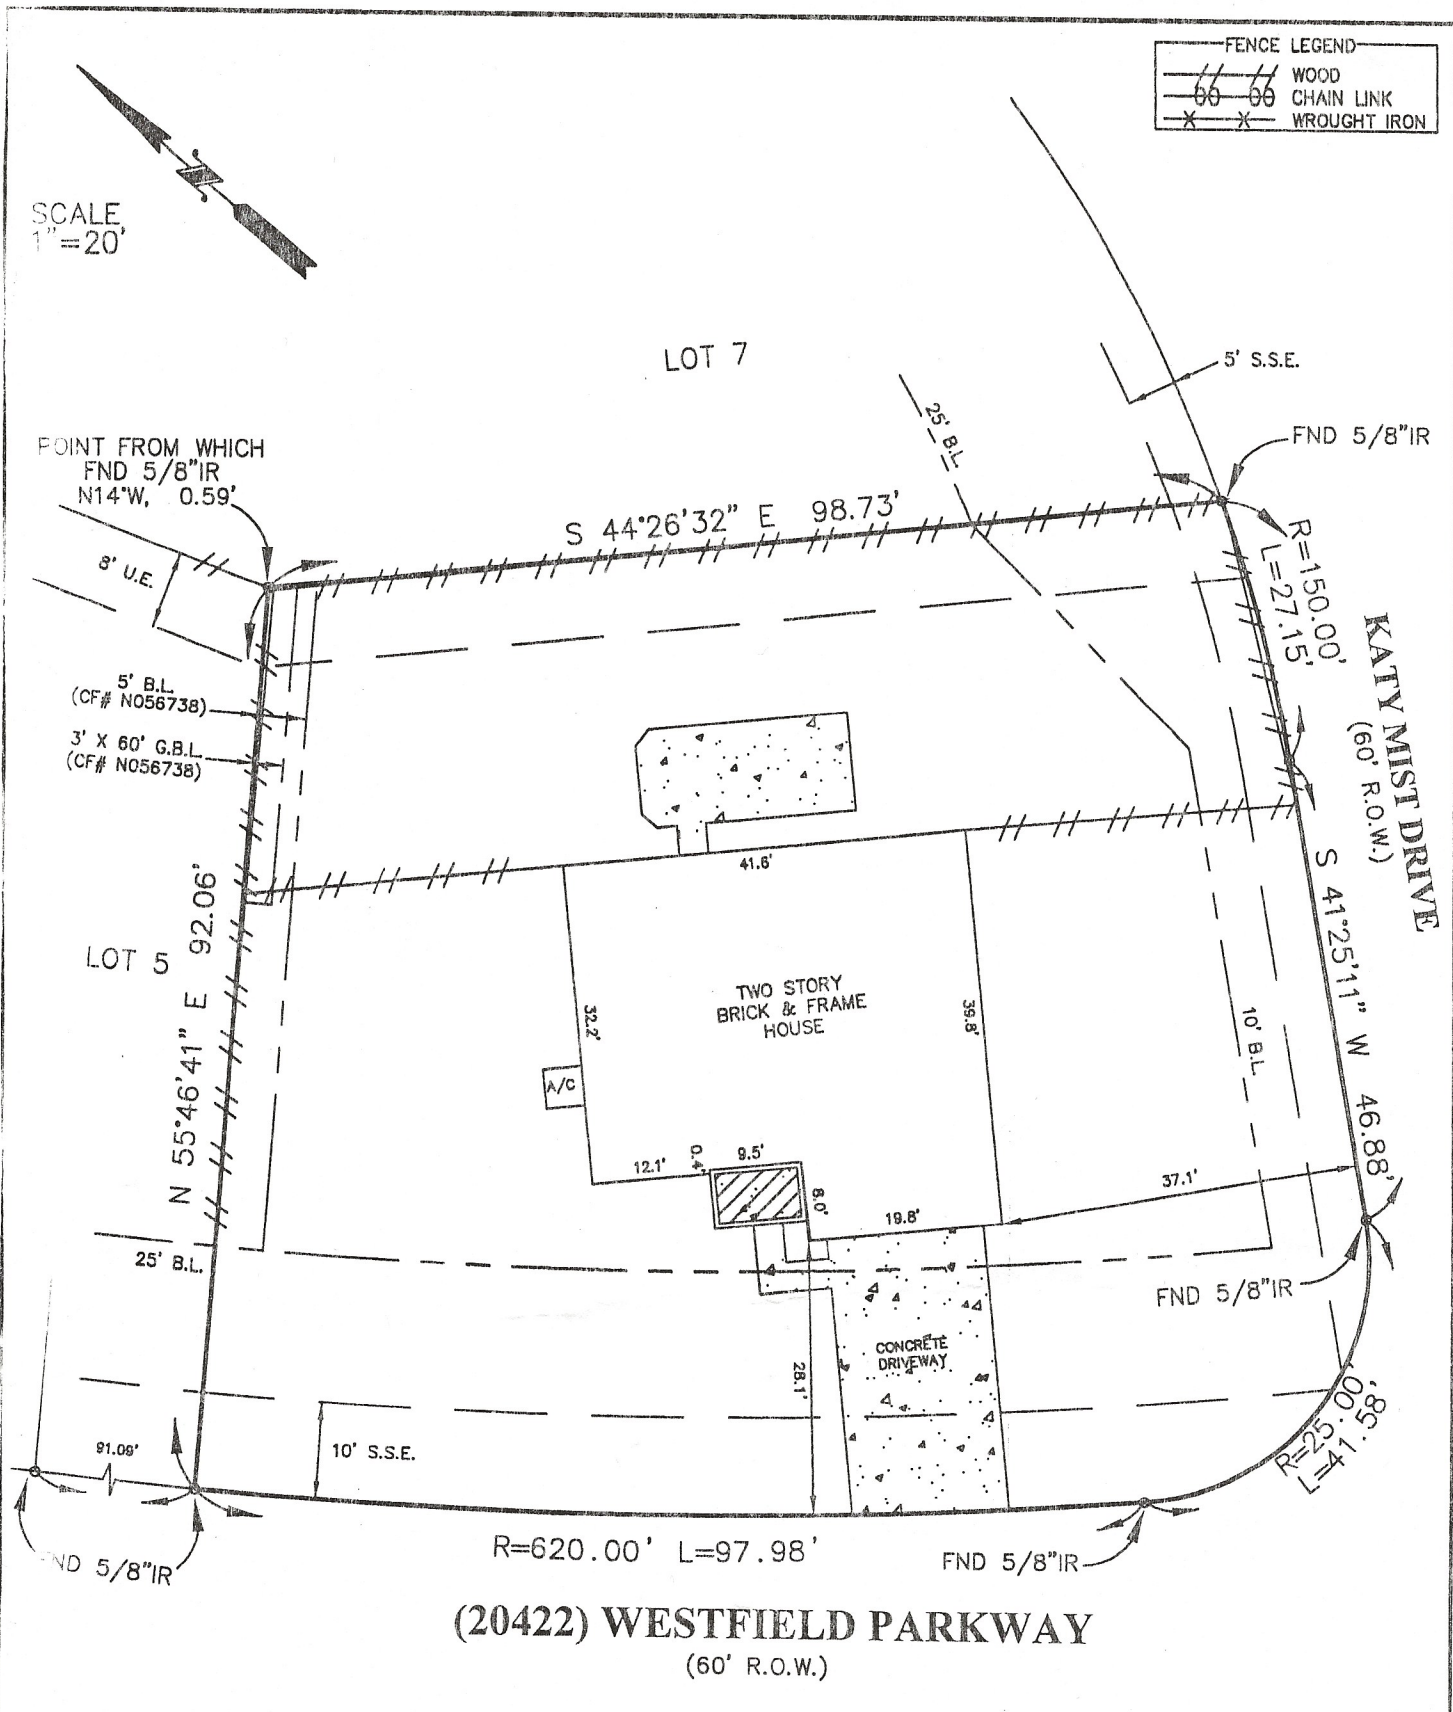

FENCE LEGEND	
	WOOD
	CHAIN LINK
	WROUGHT IRON

SCALE
1"=20'

Note: All bearings shown hereon are based on the record plat indicated below.
 Note: Restrictive covenants as recorded in Film Code No. 373002, H.C.M.R. and H.C.C.F. No(s). N056738, S040471, V618049 and V713320.
 Note: Subject to H.L. & P. service agreement per H.C.C.F. No(s). J54060 and R841737.

BUYER: Parnelli B. Hawthorne 20422 Westfield Parkway

DESCRIBED PROPERTY: *Parnelli Hawthorne*

Lot Six (6), in Block Eight (8), of WESTFIELD TERRA, SECTION TWO (2), an addition in