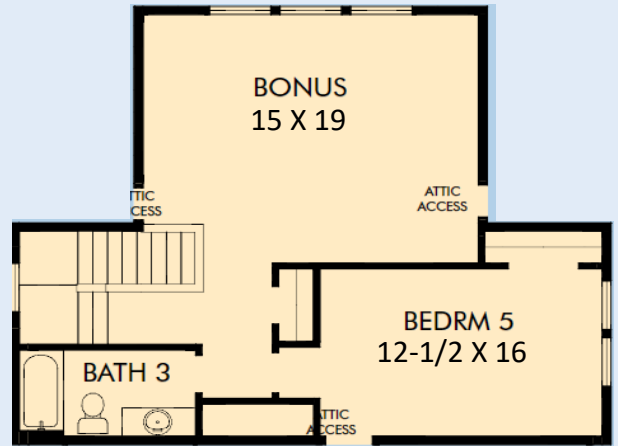

# THE ROXBURY

3608 WESTON MANOR LN

3258 sq ft, 4 Bedroom, 3 Full Baths, 1 Half Bath, 2 Car Garage

B474 in 1468 HOU

For additional options, please visit [DavidWeekleyHomes.com](http://DavidWeekleyHomes.com)