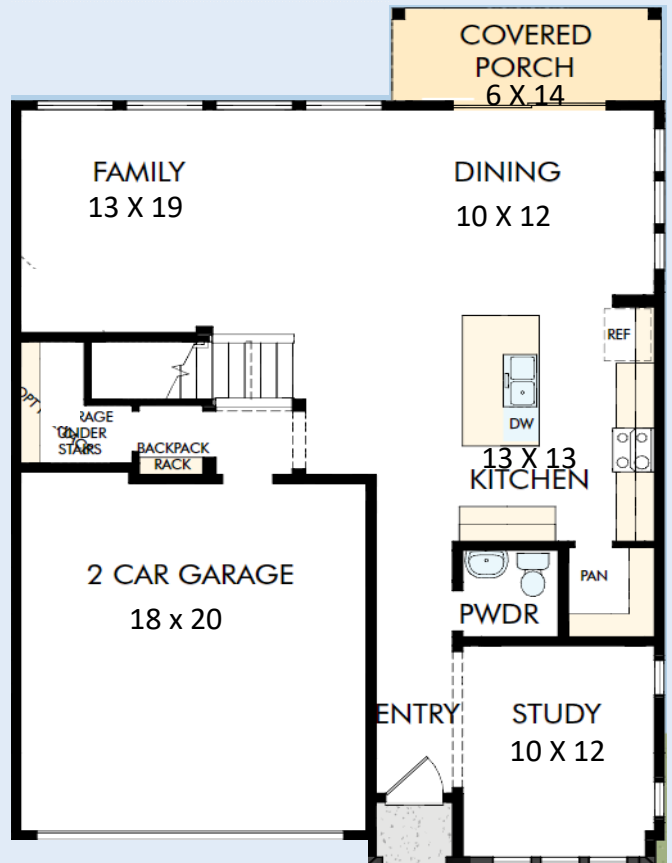

# THE ROXBURY

3608 WESTON MANOR LN

3258 sq ft, 4 Bedroom, 3 Full Baths, 1 Half Bath, 2 Car Garage

B474 in 1468 HOU

For additional options, please visit [DavidWeekleyHomes.com](http://DavidWeekleyHomes.com)