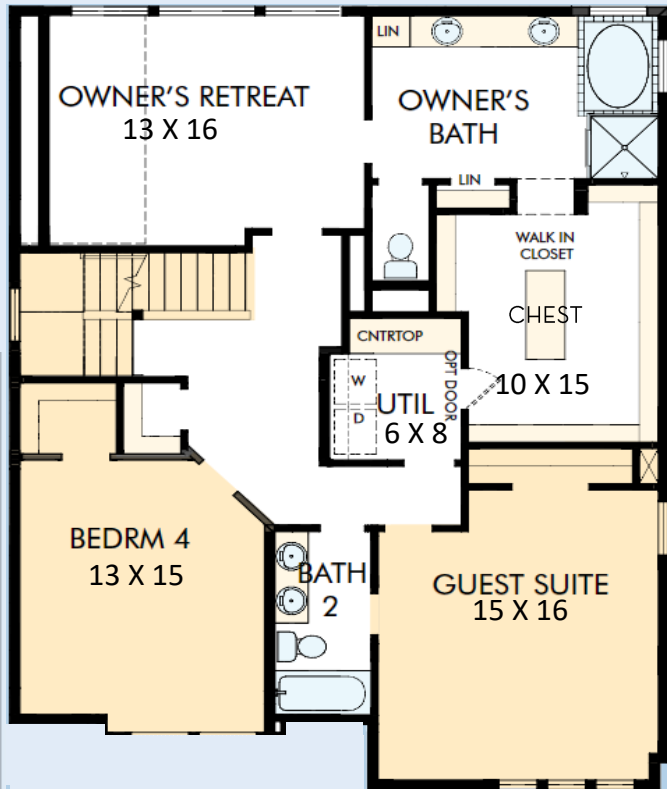

# THE ROXBURY

3608 WESTON MANOR LN

3258 sq ft, 4 Bedroom, 3 Full Baths, 1 Half Bath, 2 Car Garage

B474 in 1468 HOU

For additional options, please visit [DavidWeekleyHomes.com](http://DavidWeekleyHomes.com)