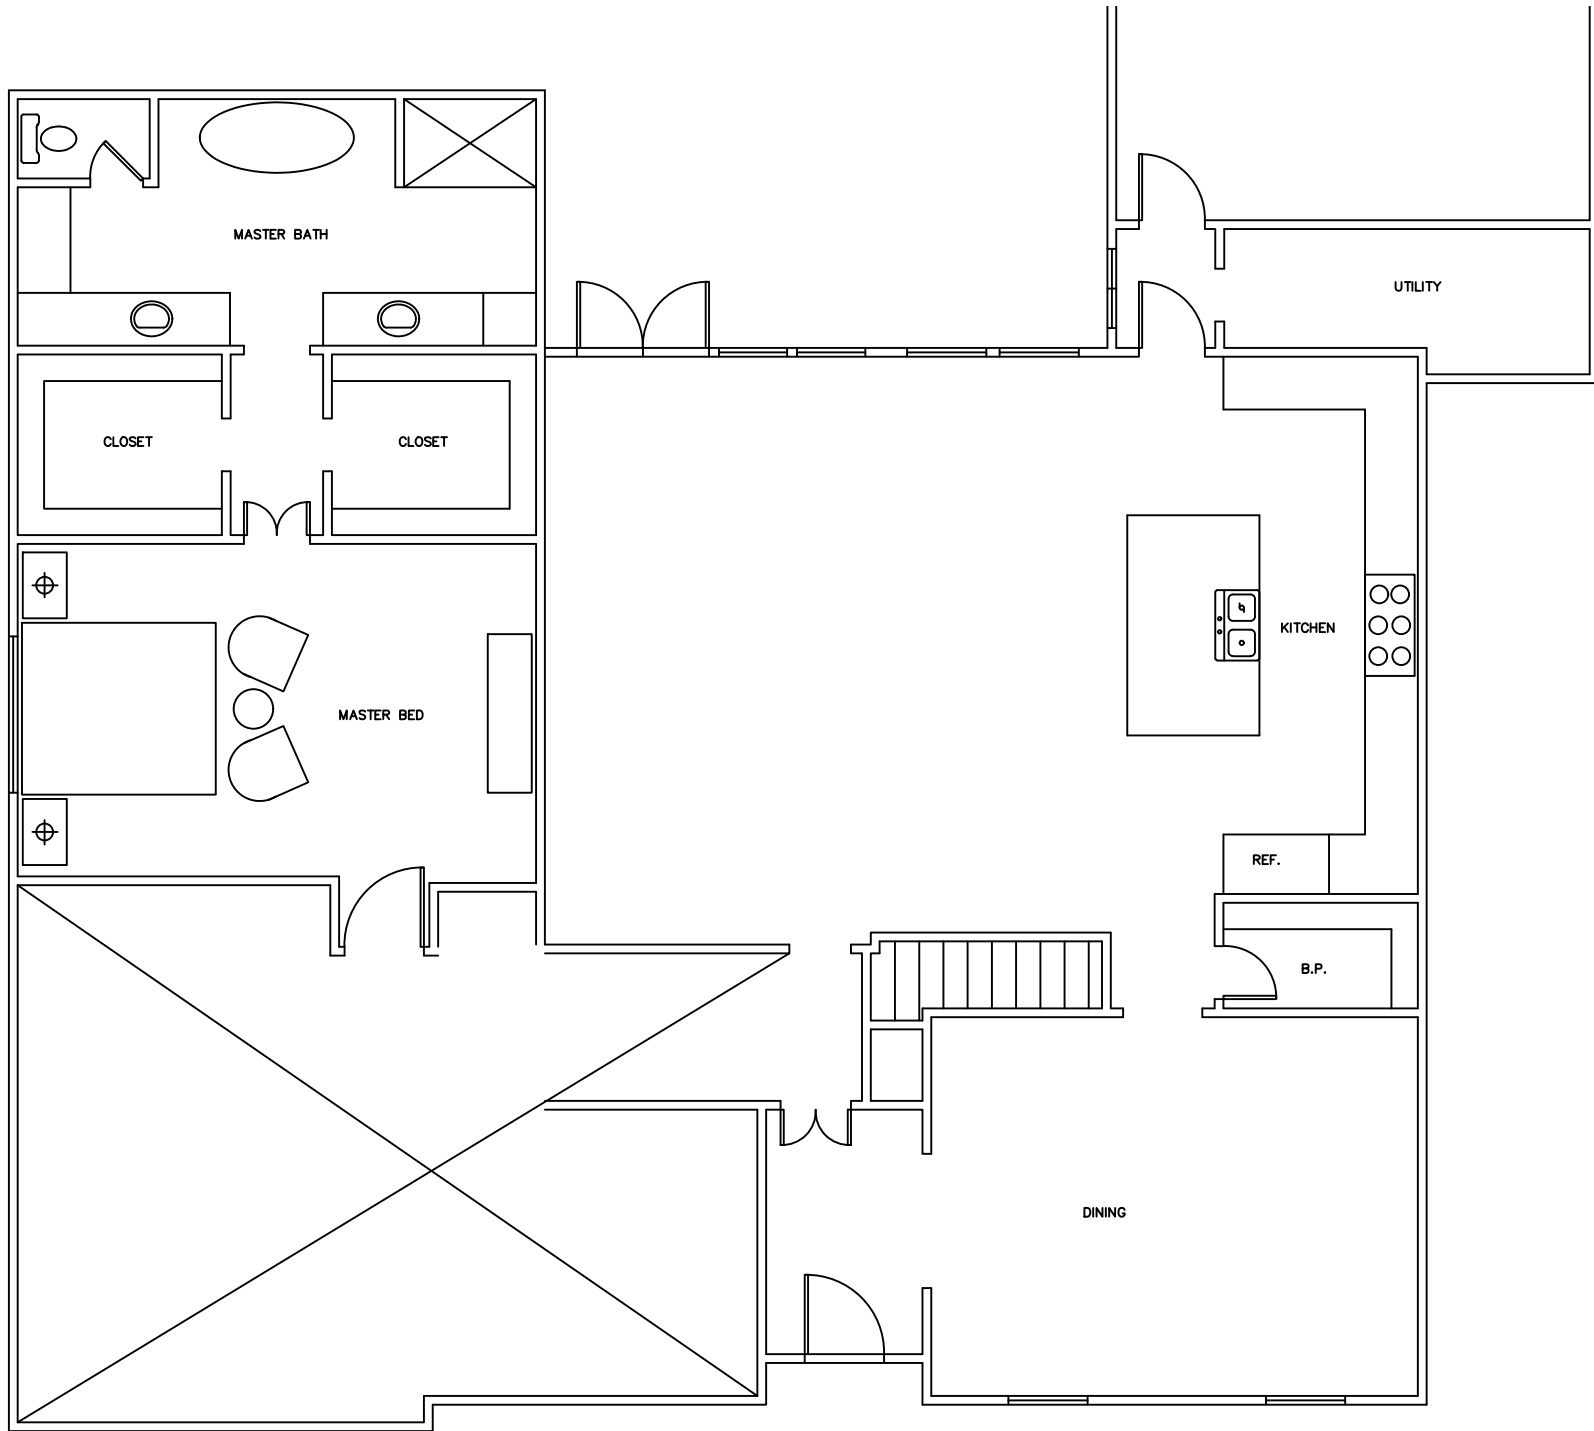

ORIGINAL FLOOR PLAN

12/19/2022

DEL MONTE
FLOOR PLAN

SCALE: NTS

1.0

NOEL CUSTOM REMODELING

Houston, Texas
tori@noelinteriordesign.com

REMODEL FLOOR PLAN

12/19/2022

NOEL CUSTOM REMODELING

Houston, Texas
tori@noelinteriordesign.com

DEL MONTE
FLOOR PLAN

SCALE: NTS

1.0