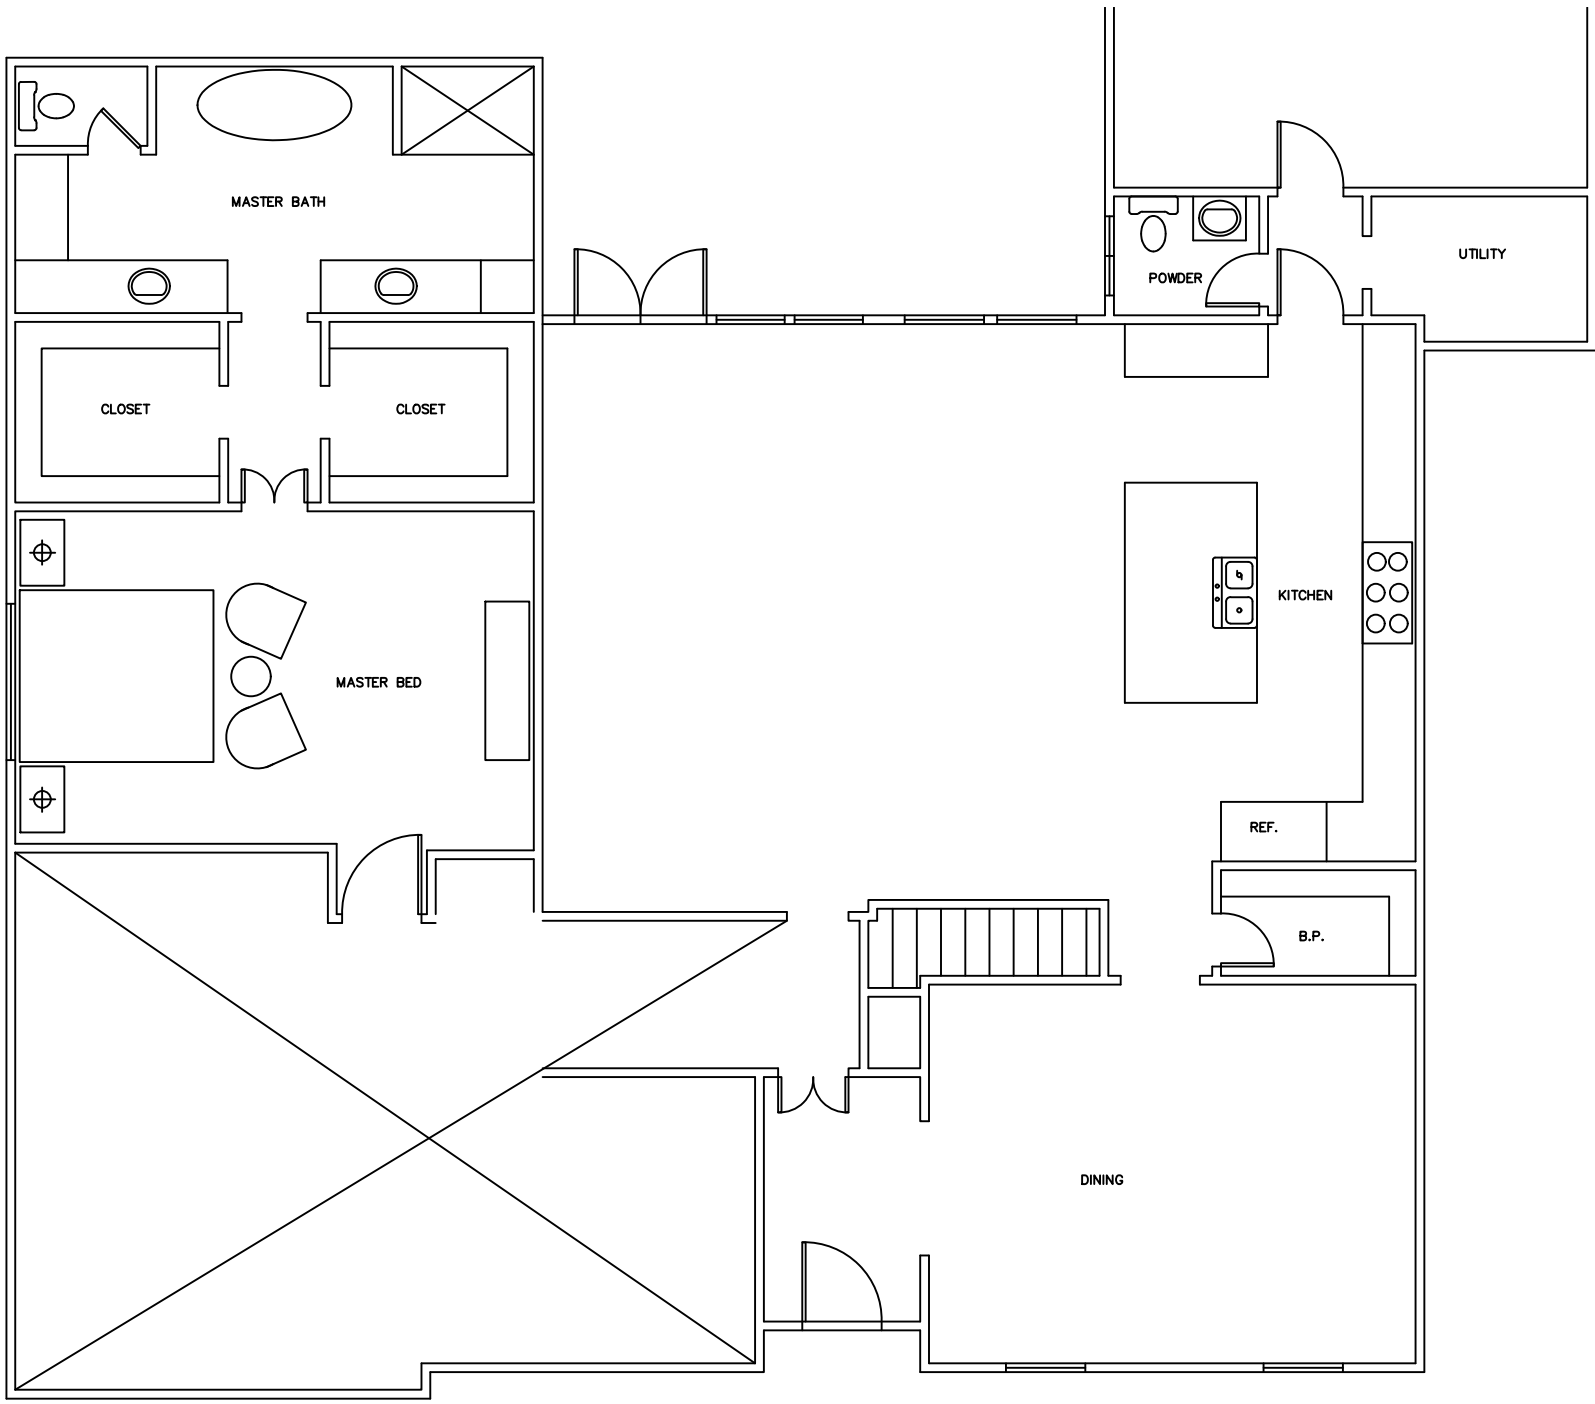

ORIGINAL FLOOR PLAN

12/19/2022

DEL MONTE
FLOOR PLAN

SCALE: NTS

1.0

NOEL CUSTOM REMODELING

Houston, Texas
tori@noelinteriordesign.com

REMODEL FLOOR PLAN

12/19/2022

NOEL CUSTOM REMODELING

Houston, Texas
tori@noelinteriordesign.com

DEL MONTE
FLOOR PLAN

SCALE: NTS

1.0