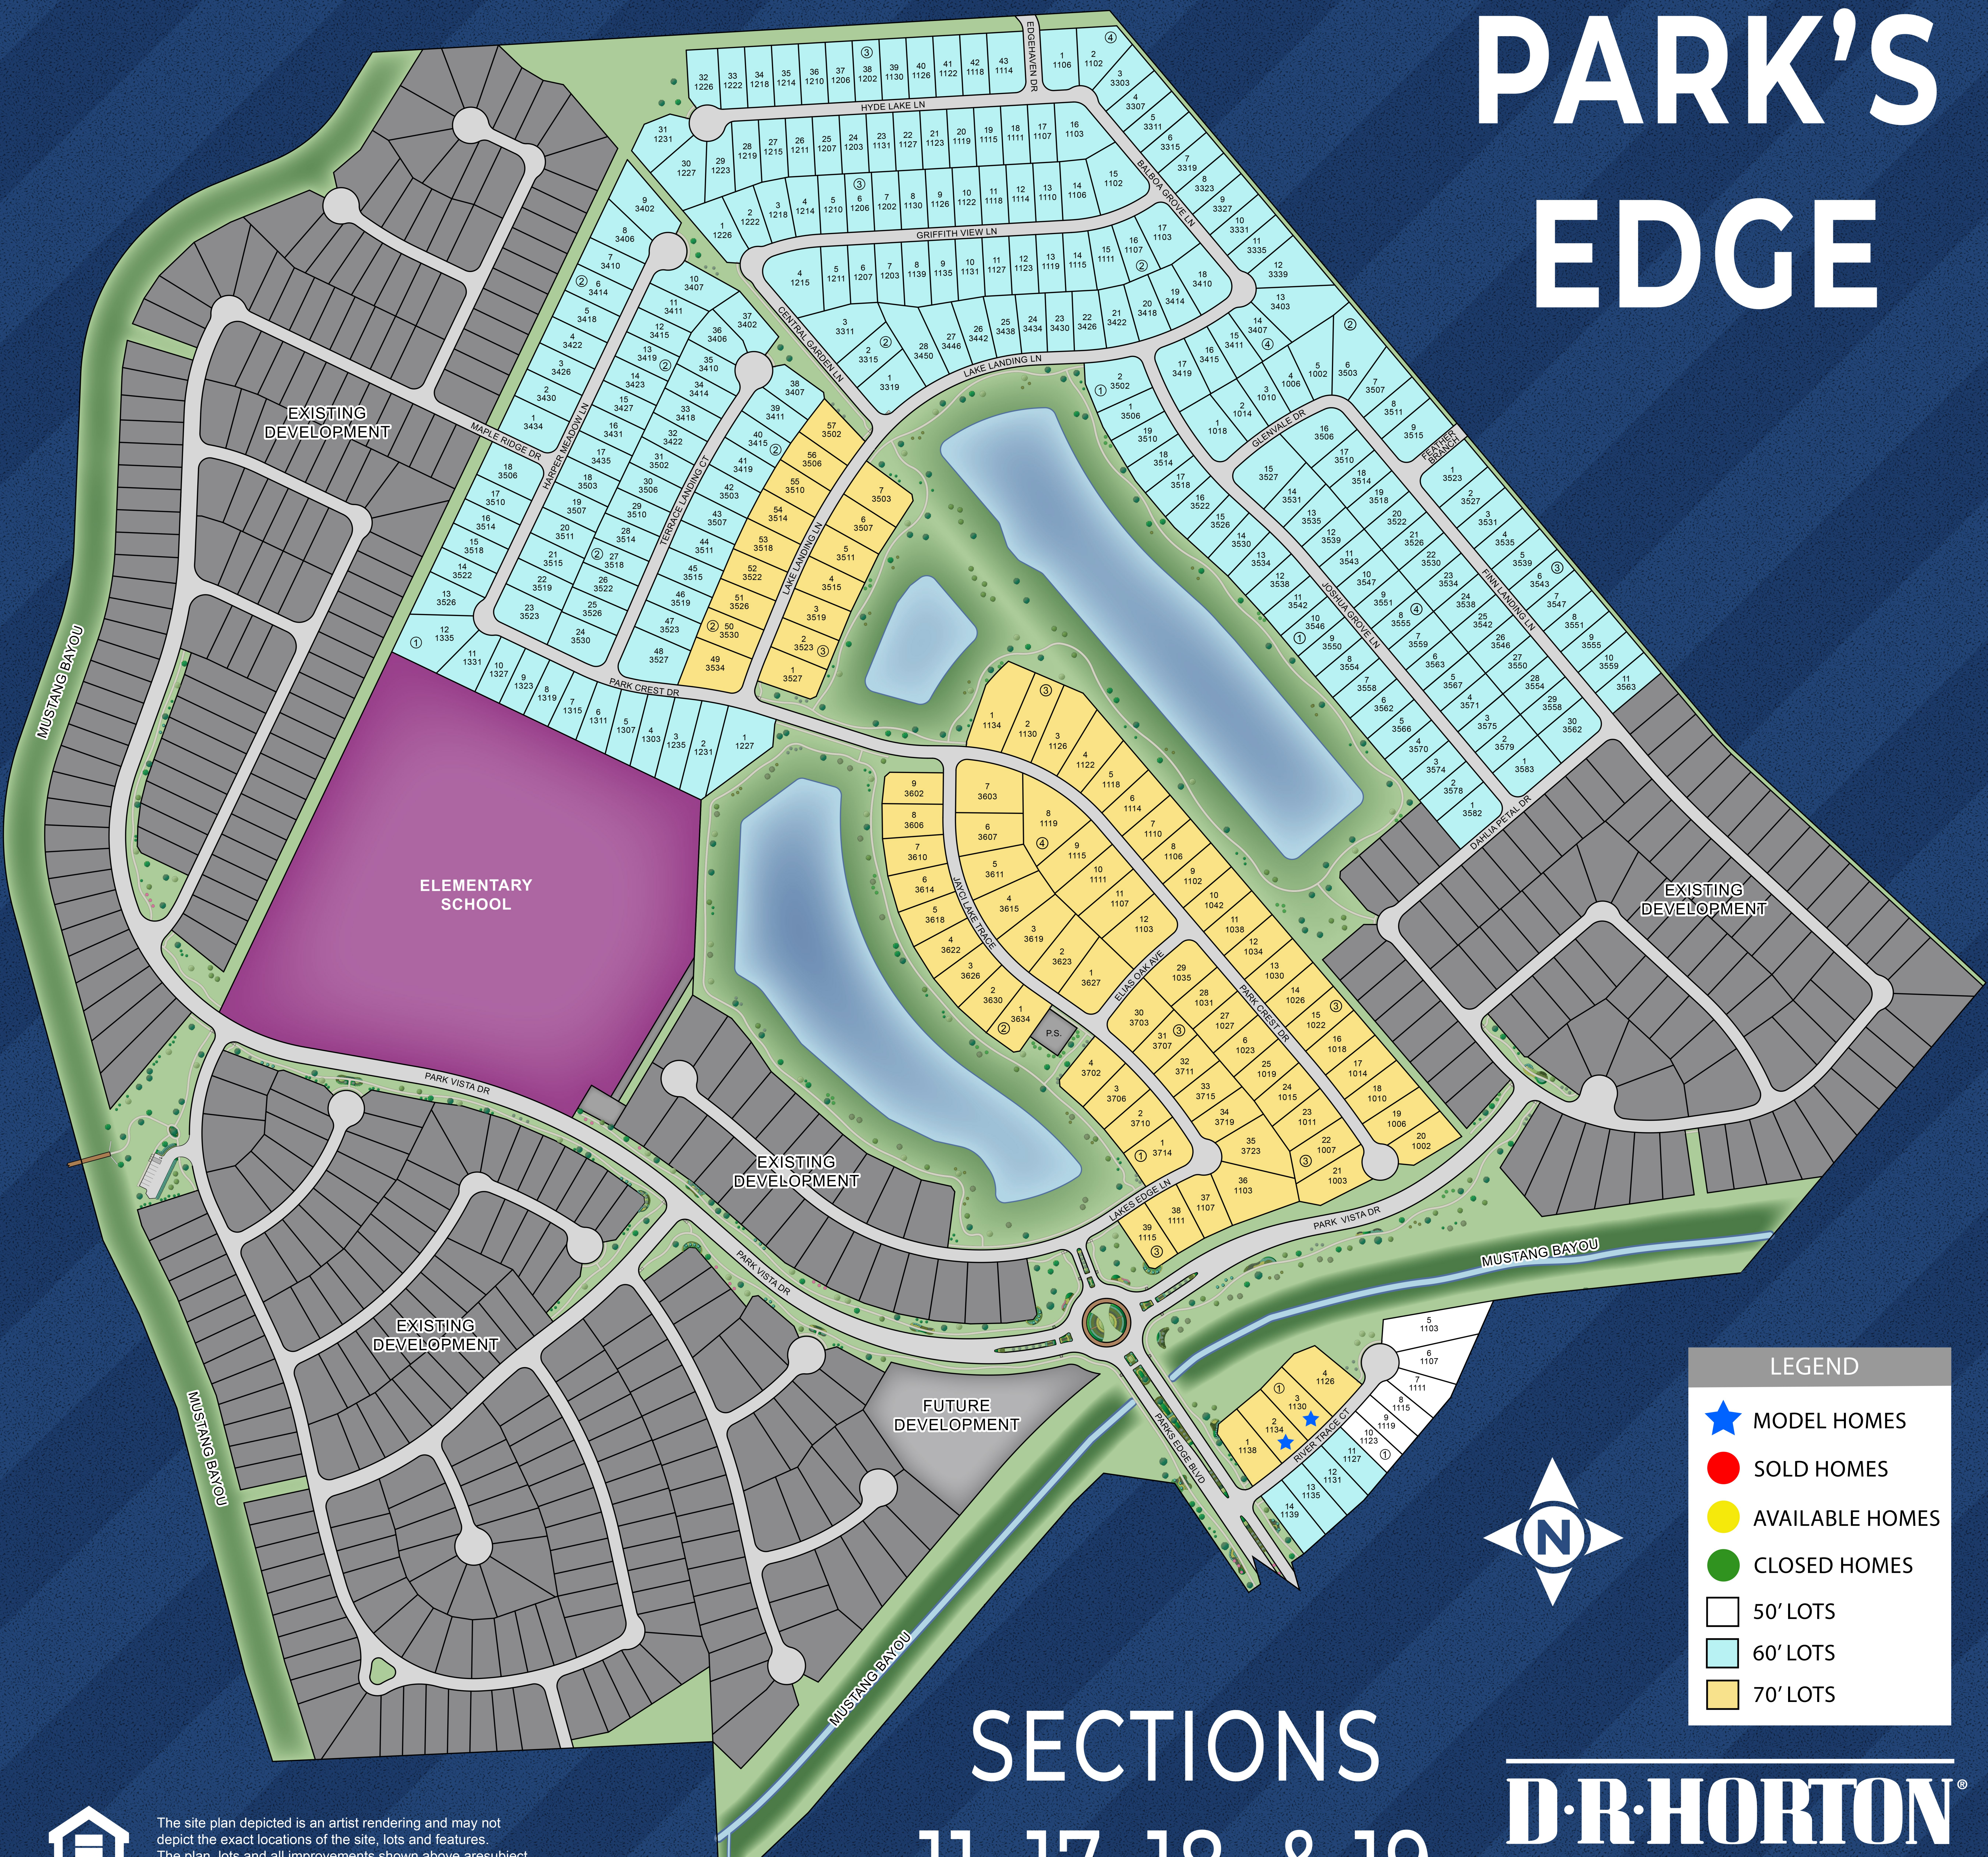

PARK'S EDGE

LEGEND

- ★ MODEL HOMES
- SOLD HOMES
- AVAILABLE HOMES
- CLOSED HOMES
- 50' LOTS
- 60' LOTS
- 70' LOTS

SECTIONS 11, 17, 18, & 19

D·R·HORTON
America's Builder

The site plan depicted is an artist rendering and may not depict the exact locations of the site, lots and features. The plan, lots and all improvements shown above are subject to change. Lots are subject to availability. Contact the community Sales Counselor for more information. 01/2022