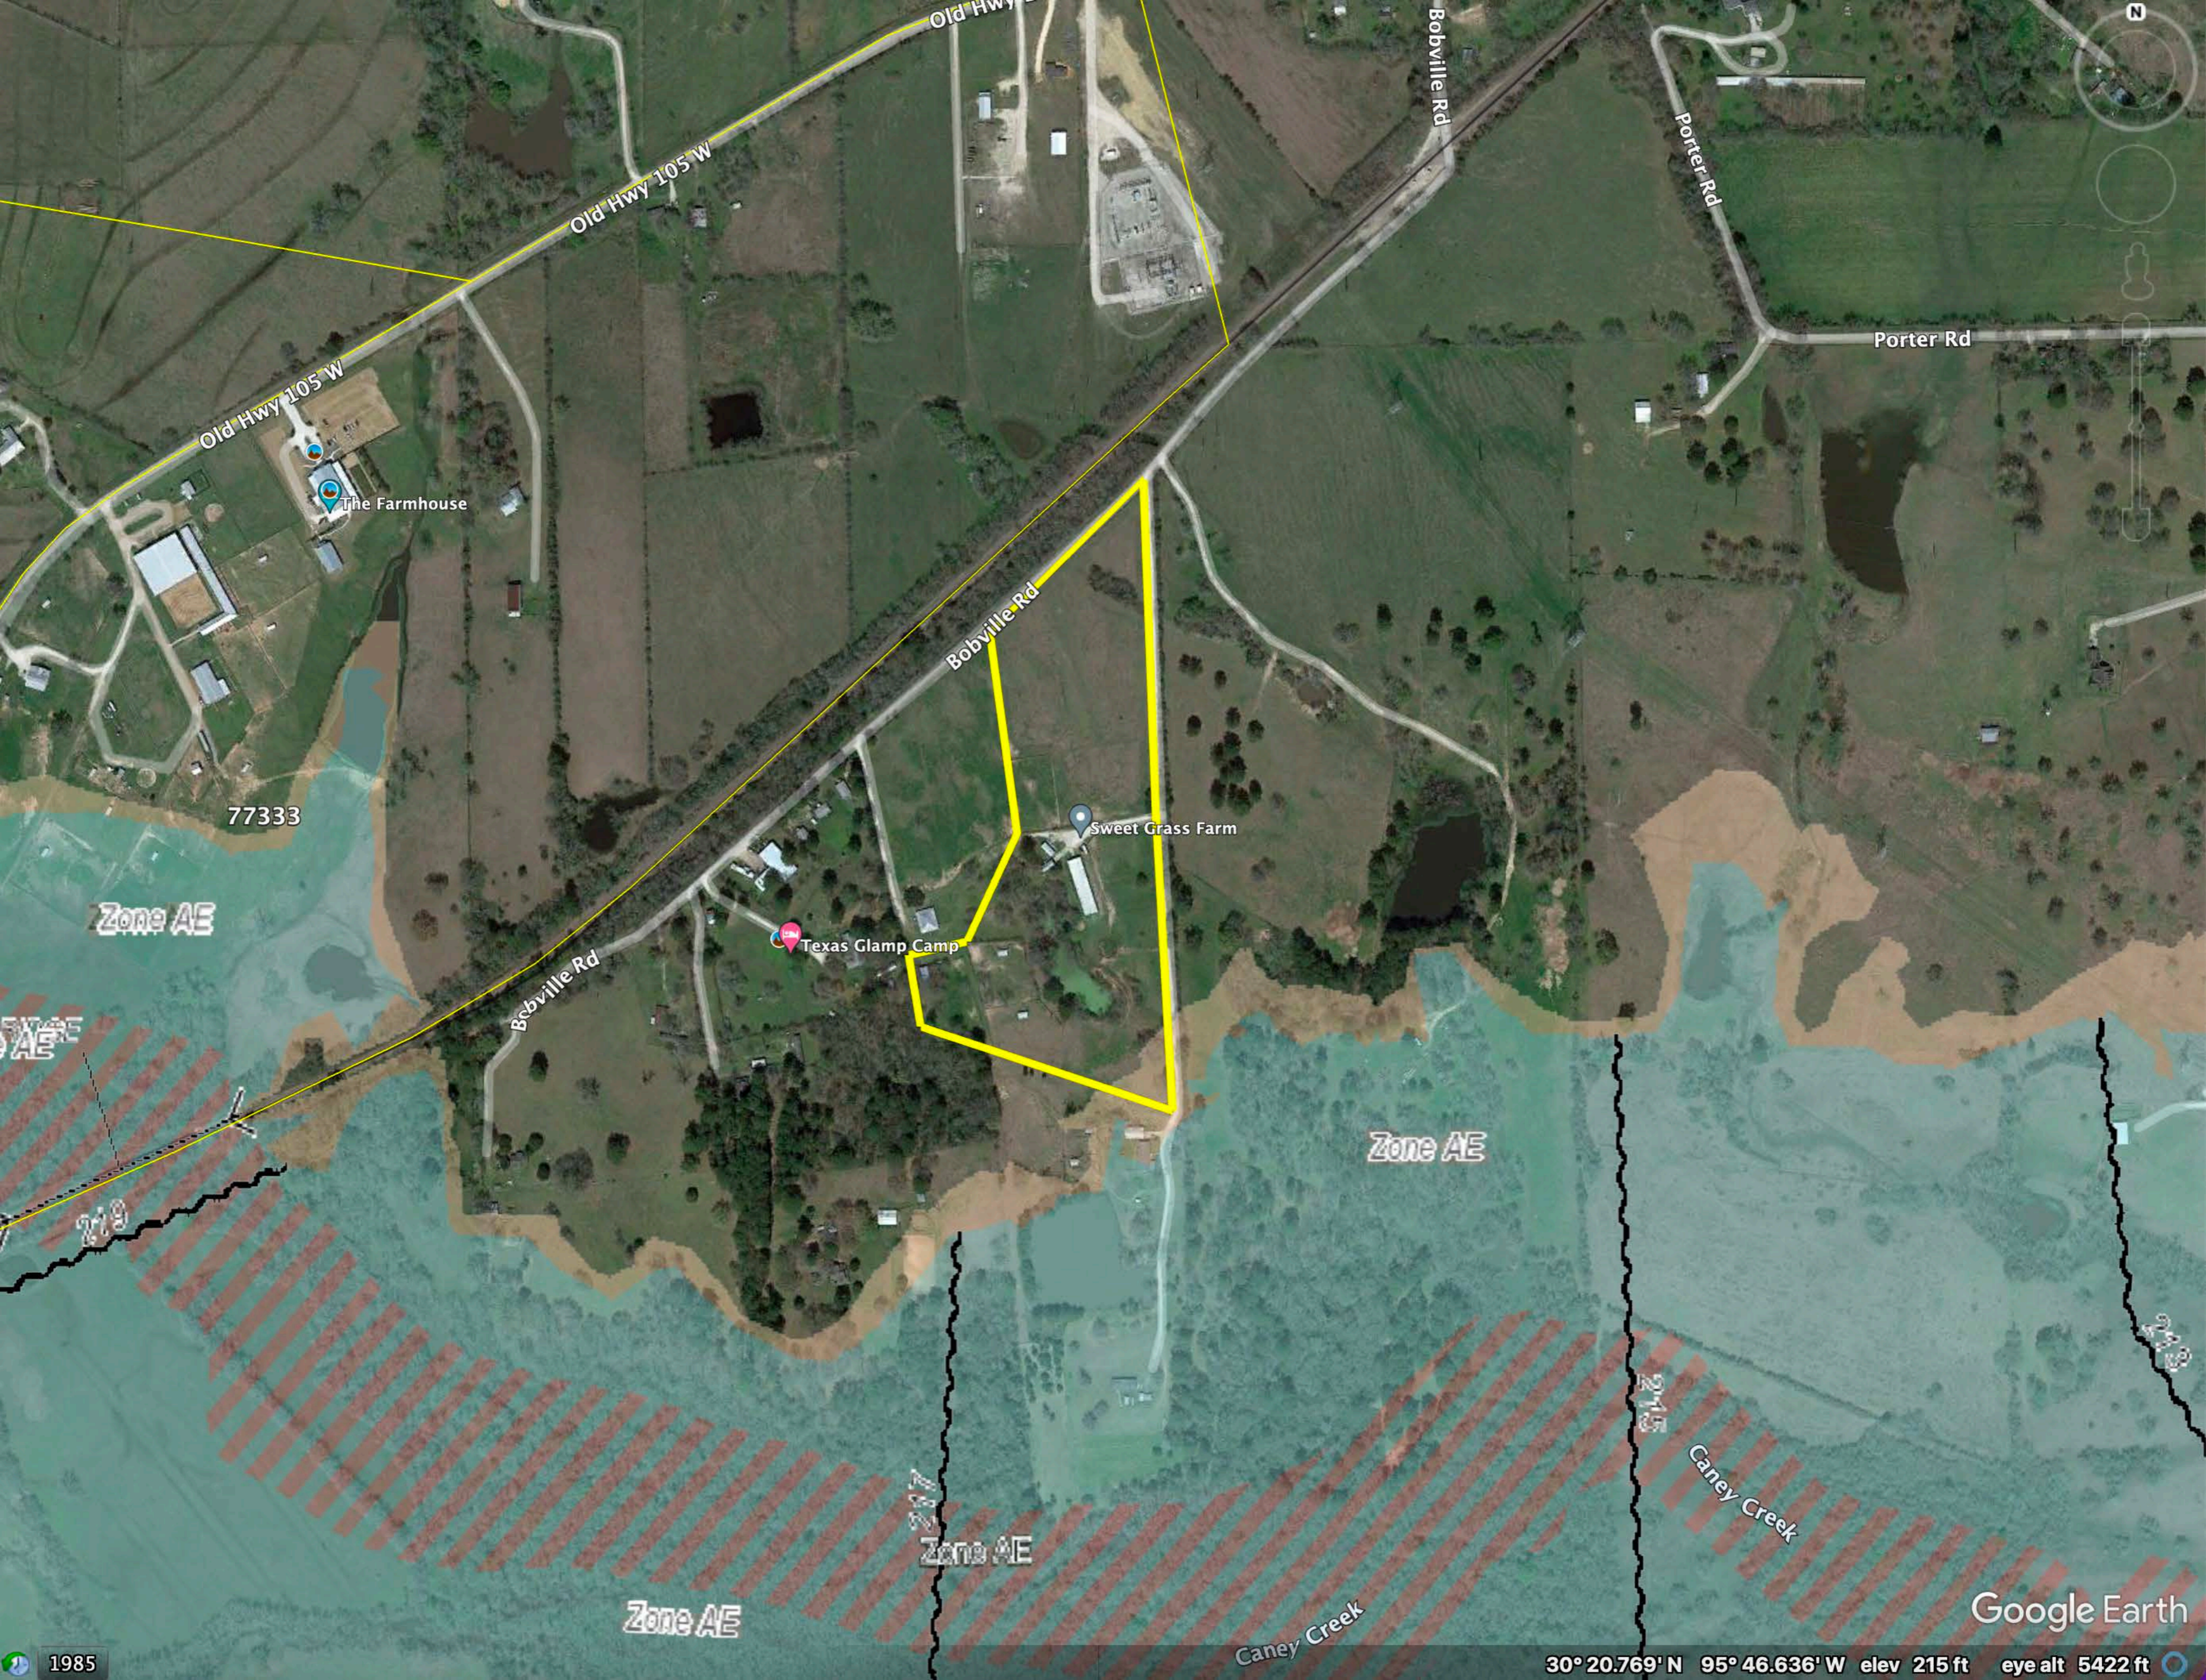

Bobville Rd

Bobville Rd

Bobville Rd

Bobville Rd

Tiny house

Texas Glamp Camp

Sweet Grass Farm

Google Earth

1985

30° 20.861' N 95° 46.739' W elev 223 ft eye alt 2530 ft

Old Hwy 105 W

Old Hwy 105 W

Old Hwy 105 W

Bobville Rd

Porter Rd

Porter Rd

Zone AE

Zone AE

Caney Creek

Caney Creek

Google Earth

Old Hwy 105 W

Old Hwy 105 W

Old Hwy

30° 20.781' N 95° 47.280' W elev 227 ft eye alt 5422 ft