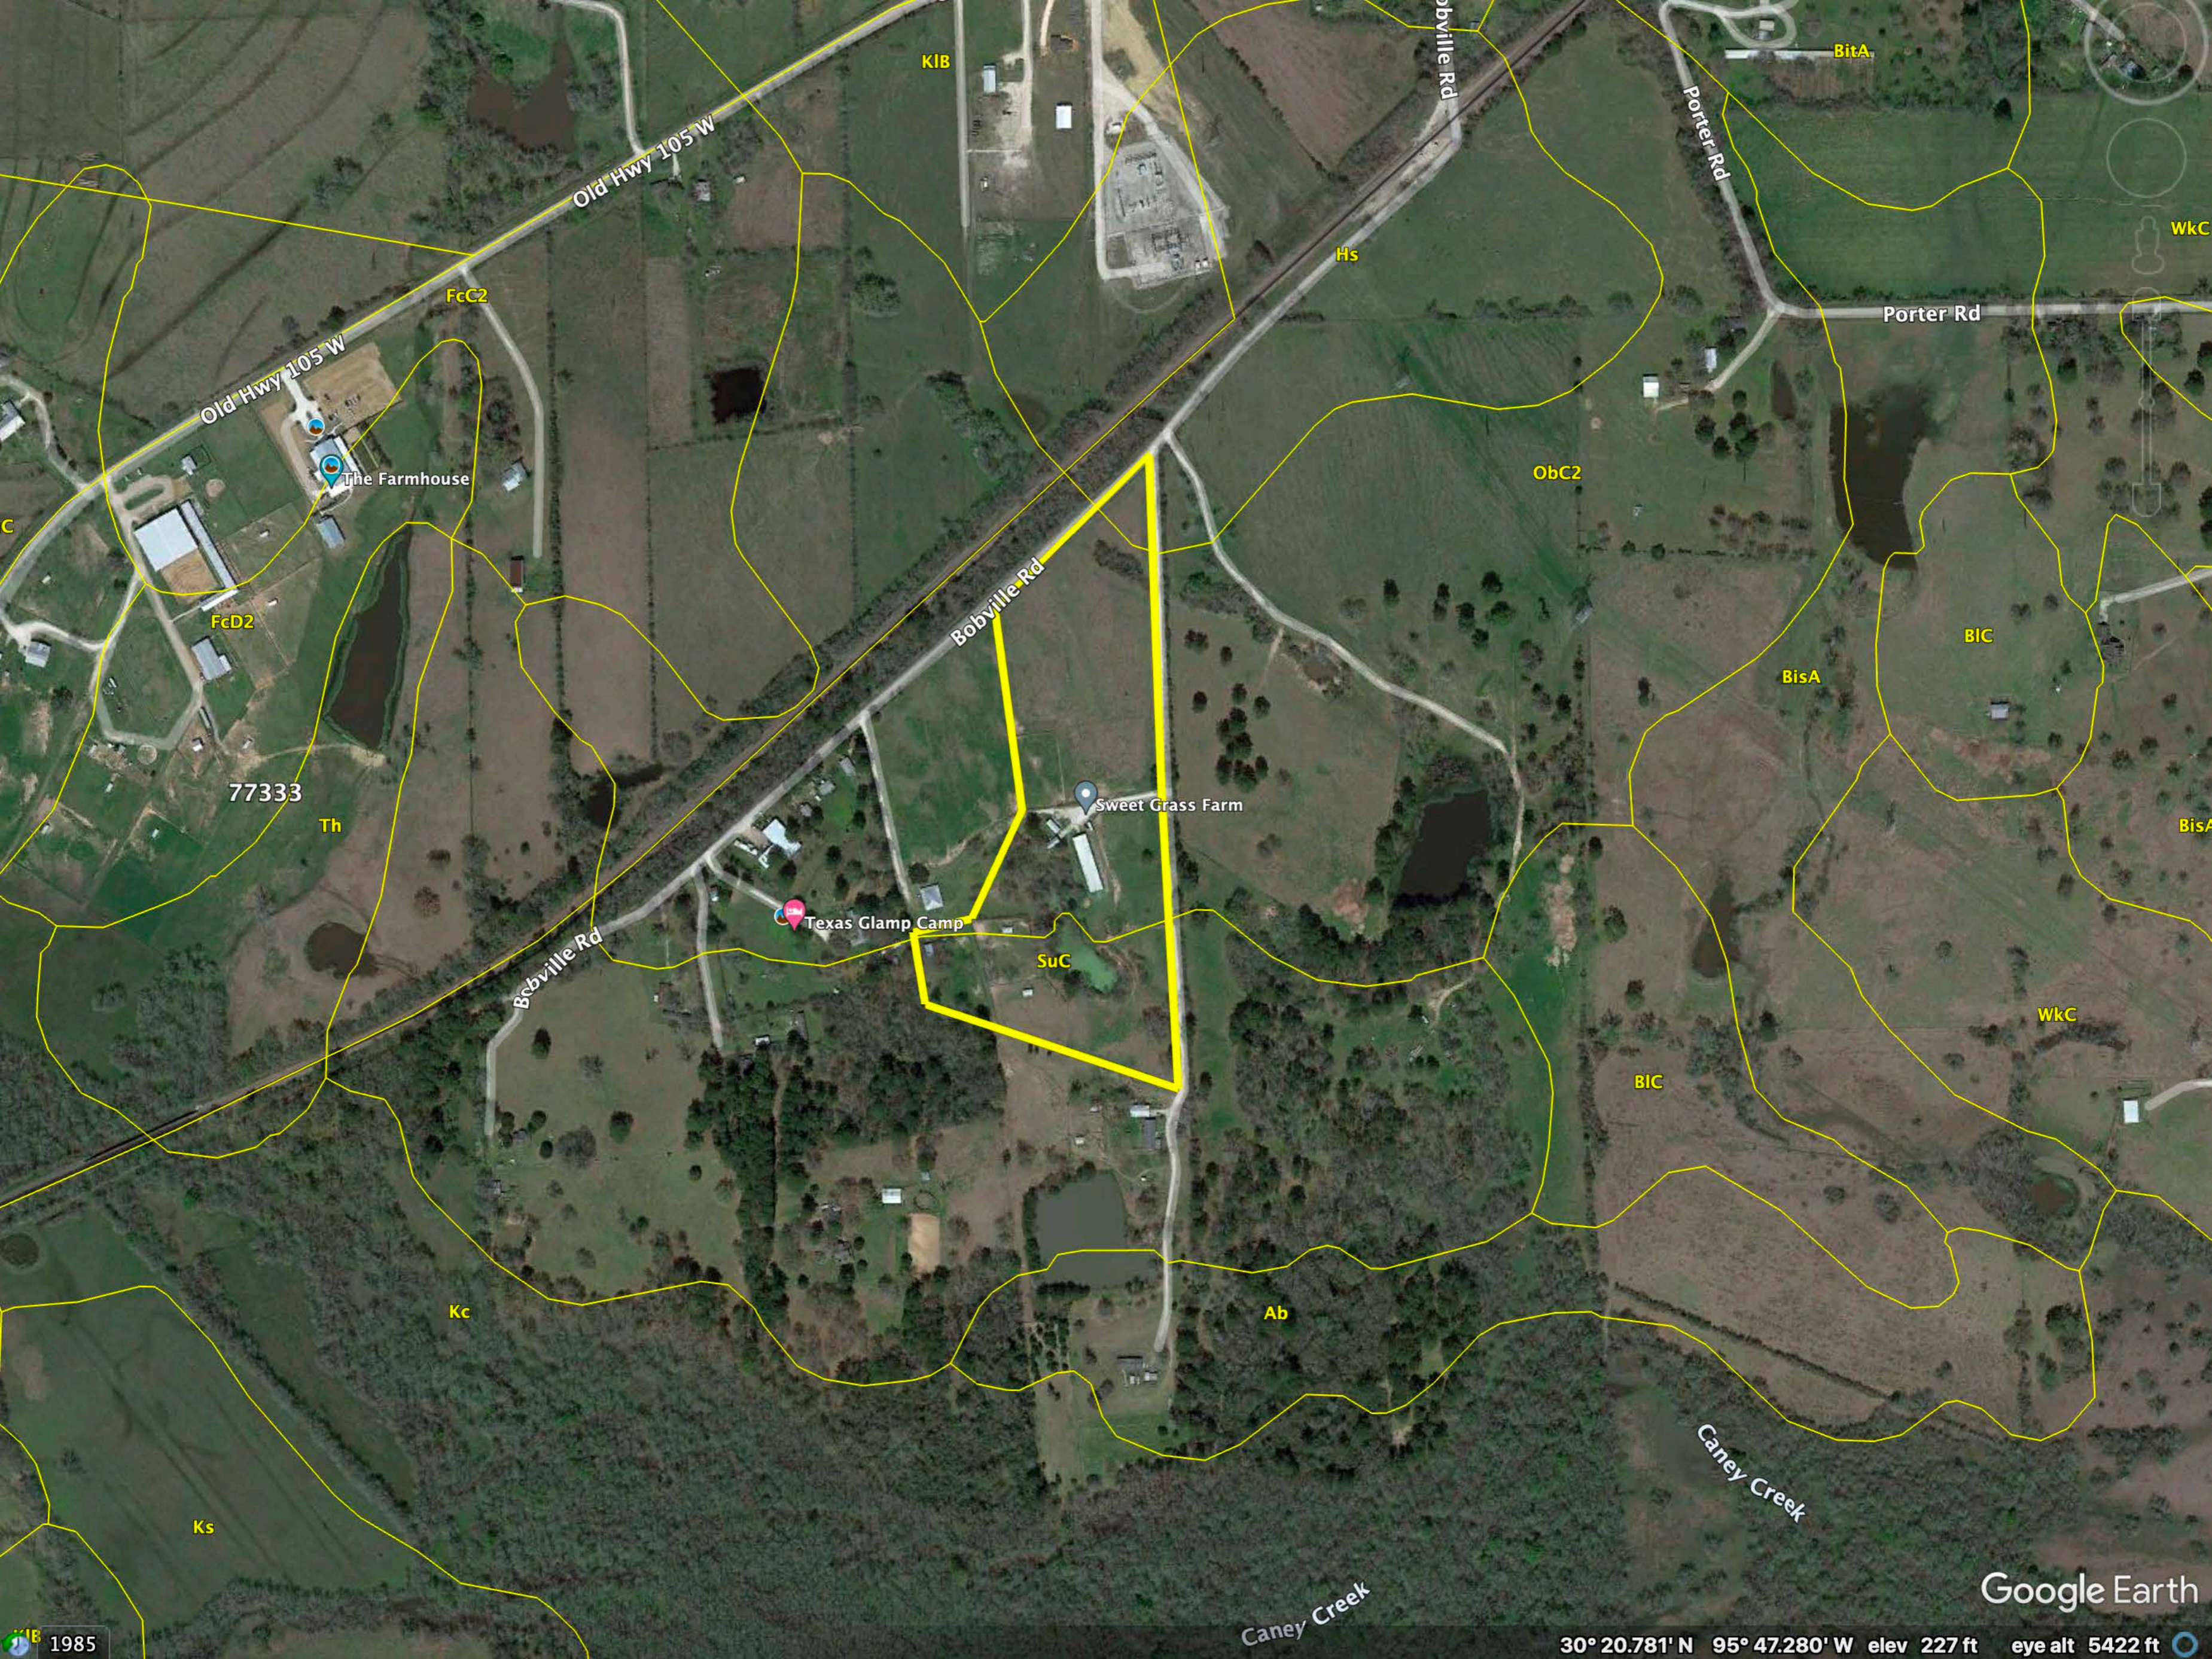

Old Hwy 105 W

Bobville Rd

Porter Rd

Porter Rd

Old Hwy 105 W

FcC2

The Farmhouse

FcD2

77333

Th

Bobville Rd

Bobville Rd

Sweet Grass Farm

Texas Glamp Camp

SuC

Obc2

BisA

BIC

BisA

WkC

BIC

Kc

Ab

Caney Creek

Ks

Google Earth

1985

30° 20.781' N 95° 47.280' W elev 227 ft eye alt 5422 ft