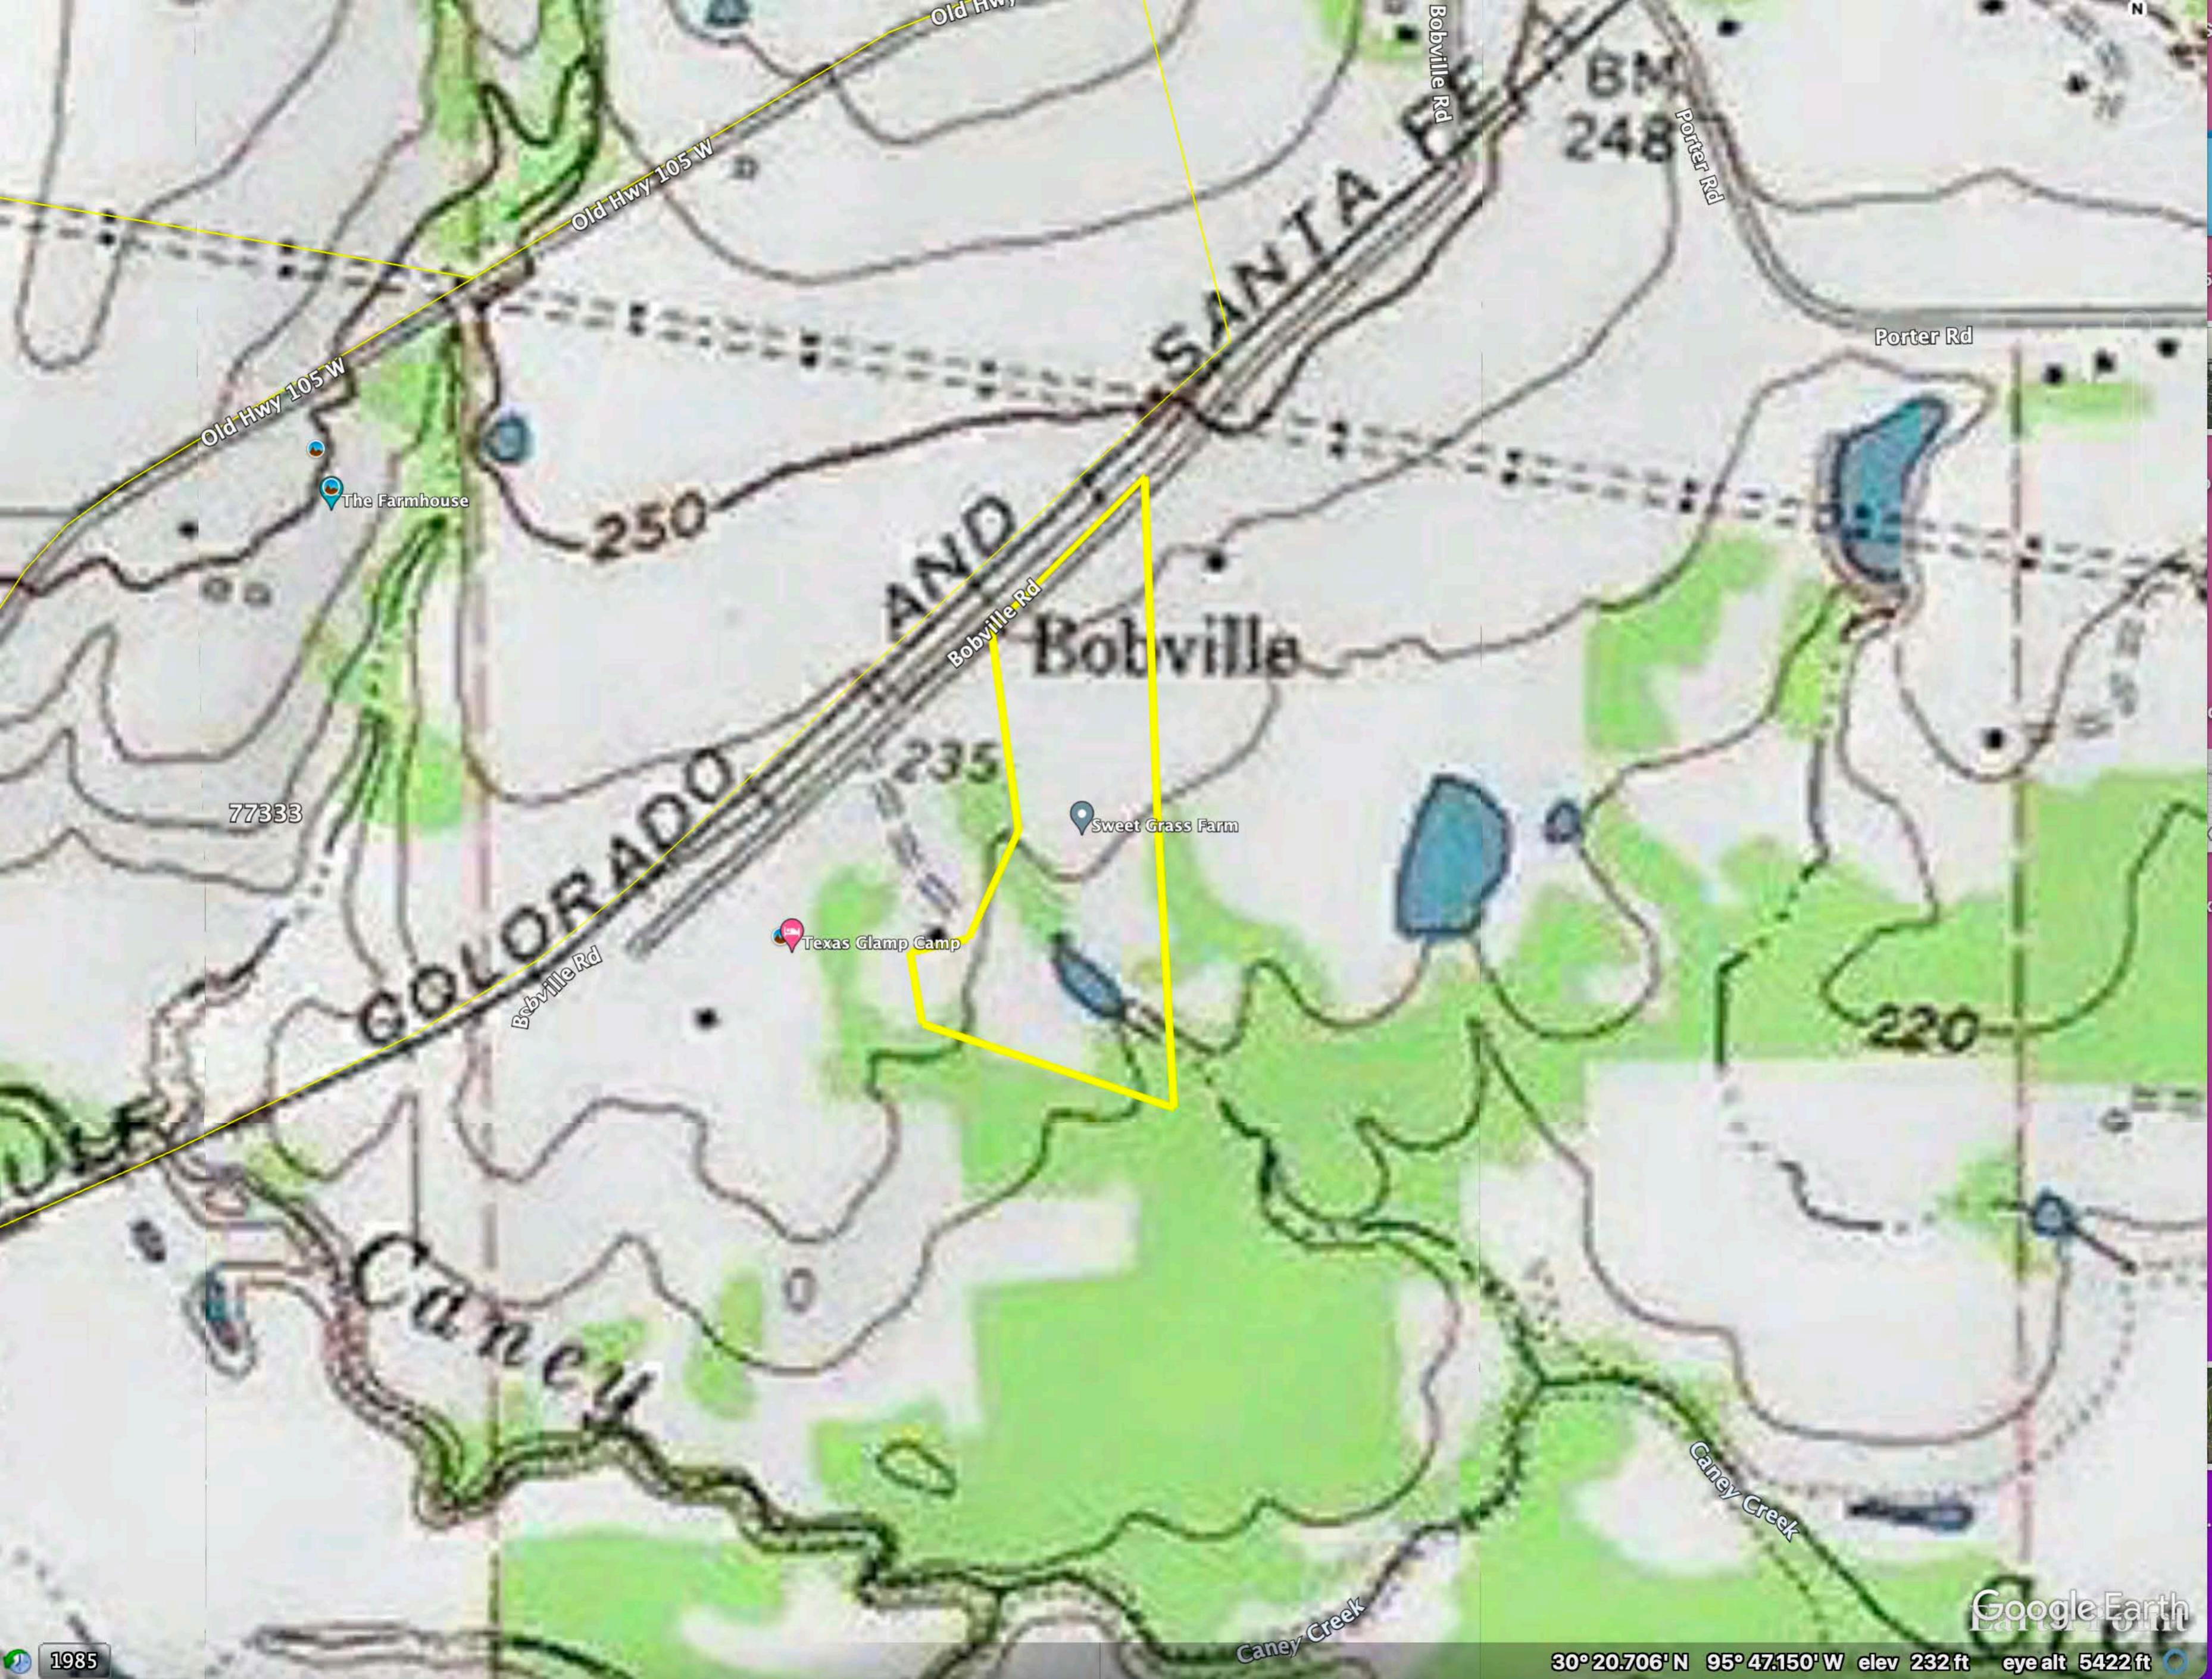

1985

30° 20.861' N 95° 46.739' W elev 223 ft eye alt 2530 ft

Old Hwy 105 W

Old Hwy 105 W

Old Hwy 105 W

Bobville Rd

Porter Rd

Porter Rd

Zone AE

Zone AE

Caney Creek

Caney Creek

Google Earth

Old Hwy 105 W

Old Hwy 105 W

Old Hwy