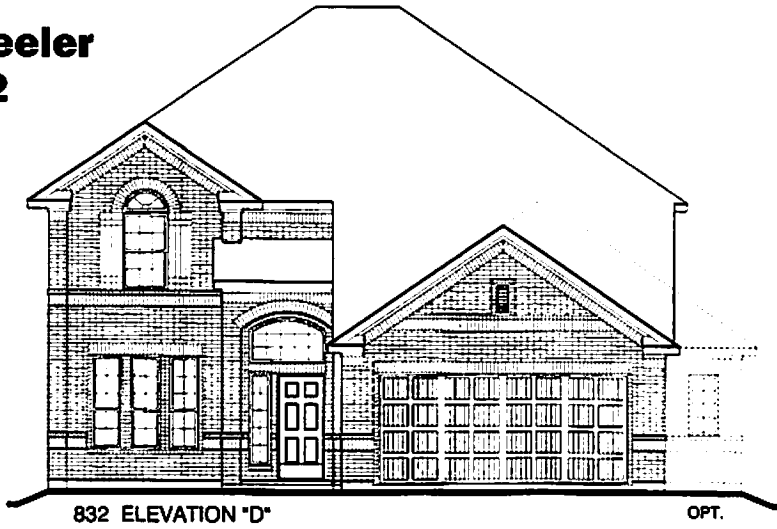

**The Wheeler
Plan 832**

2439 Sq. Ft.

**OPT. 5 SIDE
GARAGE EXTENSION**

NOTE: OPT. 5 SIDE GARAGE EXTENSION ONLY
AVAILABLE FOR 55' WIDE OR LARGER LOT

Floorplans are artists' renderings and are subject to changes and modifications without notice. All square footage and dimensions are approximate.

The Wheeler Plan 832

2439 Sq. Ft.

NOTE: OPT. 5' SIDE GARAGE EXTENSION ONLY
AVAILABLE FOR 55' WIDE OR LARGER LOT.

Floorplans are artists' renderings and are subject to changes and modifications without notice. All square footage and dimensions are approximate.