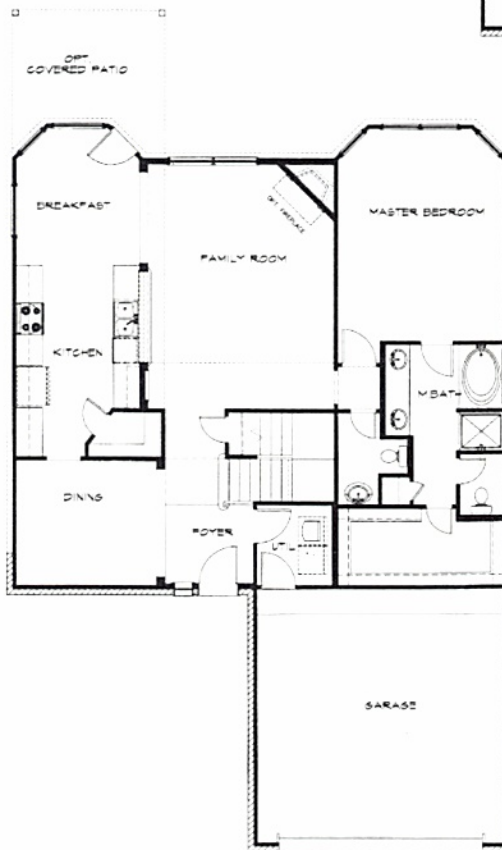

**The Wheeler
Plan 832**

2439 Sq. Ft.

**OPT. 5 SIDE
GARAGE EXTENSION**

NOTE: OPT. 5 SIDE GARAGE EXTENSION ONLY
AVAILABLE FOR 55' WIDE OR LARGER LOT

Floorplans are artists' renderings and are subject to changes and modifications without notice. All square footage and dimensions are approximate.

The Wheeler Plan 832

2439 Sq. Ft.

NOTE: OPT. 5' SIDE GARAGE EXTENSION ONLY
AVAILABLE FOR 55' WIDE OR LARGER LOT.

Floorplans are artists' renderings and are subject to changes and modifications without notice. All square footage and dimensions are approximate.