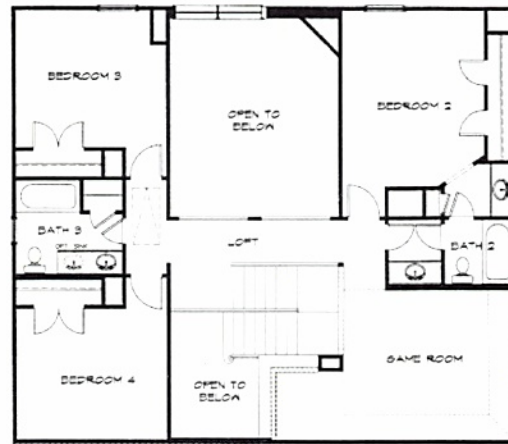

**The Wheeler
Plan 832**

2439 Sq. Ft.

**OPT. 5 SIDE
GARAGE EXTENSION**

NOTE: OPT. 5 SIDE GARAGE EXTENSION ONLY
AVAILABLE FOR 55' WIDE OR LARGER LOT

Floorplans are artists' renderings and are subject to changes and modifications without notice. All square footage and dimensions are approximate.

The Wheeler Plan 832

2439 Sq. Ft.

NOTE: OPT. 5' SIDE GARAGE EXTENSION ONLY
AVAILABLE FOR 55' WIDE OR LARGER LOT.

Floorplans are artists' renderings and are subject to changes and modifications without notice. All square footage and dimensions are approximate.