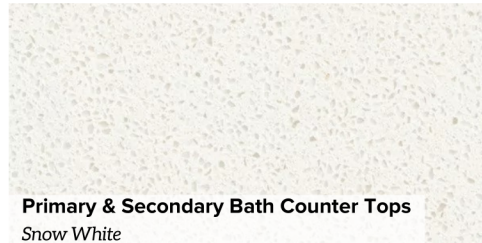

Home Selections

819 W. 20th

Living, Dining, Stairs, & Kitchen *
Regal Frontier | Saddle

Front Door *
Marginal 6 Lite- 8' Over 1 Panel w/Clear Glass
Ebony Stain

Kitchen Counter Tops *
Carrara Marmi

Kitchen Backsplash *
MB21- Calacatta Gold Matte Pickets
Grout: 381 Bright White

Secondary Bathroom Floor Tile *
PS42 Gray
Grout | #381 Bright White

Primary & Secondary Bath Counter Tops
Snow White

Primary Bath Shower Floor
Matte Suede Gray 1.5" Hex
Grout | #381 Bright White

Kitchen Uppers, Lower & Island *
Primary & Secondary Bath Cabinets *
Milano 18 Roundover | Extra White