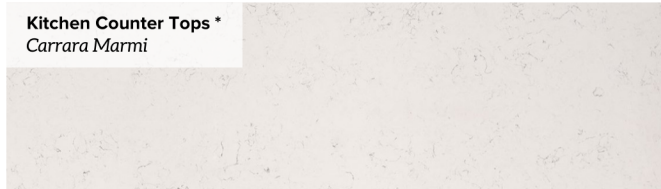

Home Selections

821 W. 20th

Spare White | Wall Color

Extra White | Interior Trim, Closets, Pantry

Interior Paint

Alabaster | Main Color & Garage

Dorian Gray | Exterior Trim *

Exterior Paint

*Some selections are upgrades and have costs associated with these selections. No guarantee is made that the pricing, features, amenities, layouts, views, materials and facilities depicted by photos, renderings and/or sketches or otherwise described herein will be provided, or, if provided, will be of the same type, size or nature as depicted or described, and you shall not rely on the information contained herein. Renderings, photos and sketches may be inaccurate. The Builder may make modifications and changes to the project and information provided herein without notice.