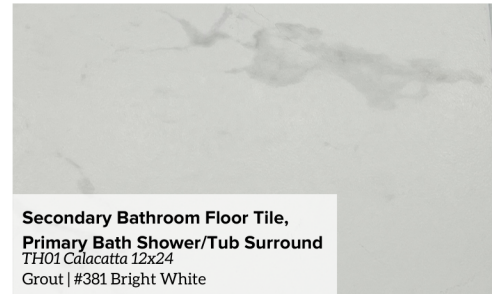

Kitchen Uppers, Lowers *
Primary & Secondary Bath Cabinets *
1/4 Flat Panel Maple | White

Kitchen Counter Tops *
Carrara Marmi

Primary & Secondary Bath Counter Tops
Snow White

Primary Bathroom Floor Tile *
MC 52 Hex 8"
Grout | #381 Bright White

Primary Bath Shower Floor
Matte Black K711- 1.5" Hex
Grout | #381 Bright White

Secondary Bath- Tub/Shower Surround
VV10 White- Glossy 4 x 12
Grout: 381 Bright White

Front Door *
Marginal 6 Lite- 8' Over 1 Panel w/Clear Glass
Ebony Stain

Powder Bath & Utility Room Floor Tile
Matte Artic White 1.5" Hex
Grout | #545 Bleached Wood

Secondary Bathroom Floor Tile,
Primary Bath Shower/Tub Surround
TH01 Calacatta 12x24
Grout | #381 Bright White