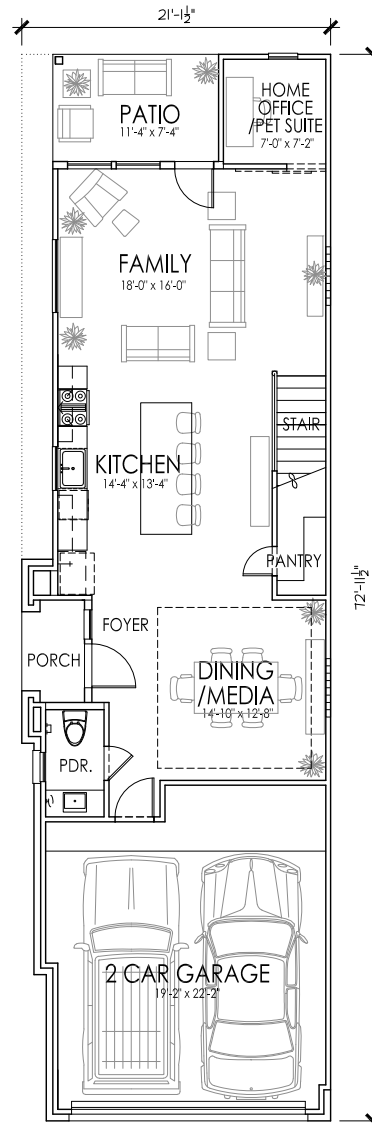

LEGENDS RANCH PLAN 9274

SQUARE FOOTAGES	
FIRST FLOOR:	874
SECOND FLOOR:	1264
CONDITIONED LIVING:	2138 S.F.
OUTDOOR LIVING:	82
TOTAL LIVING:	2220 S.F.

SECOND FLOOR

FIRST FLOOR