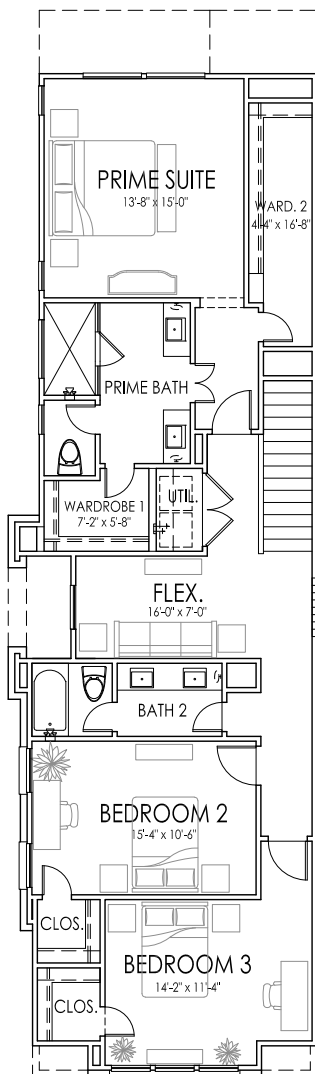

LEGENDS RANCH PLAN 9274

SQUARE FOOTAGES	
FIRST FLOOR:	874
SECOND FLOOR:	1264
CONDITIONED LIVING:	2138 S.F.
OUTDOOR LIVING:	82
TOTAL LIVING:	2220 S.F.

SECOND FLOOR

FIRST FLOOR