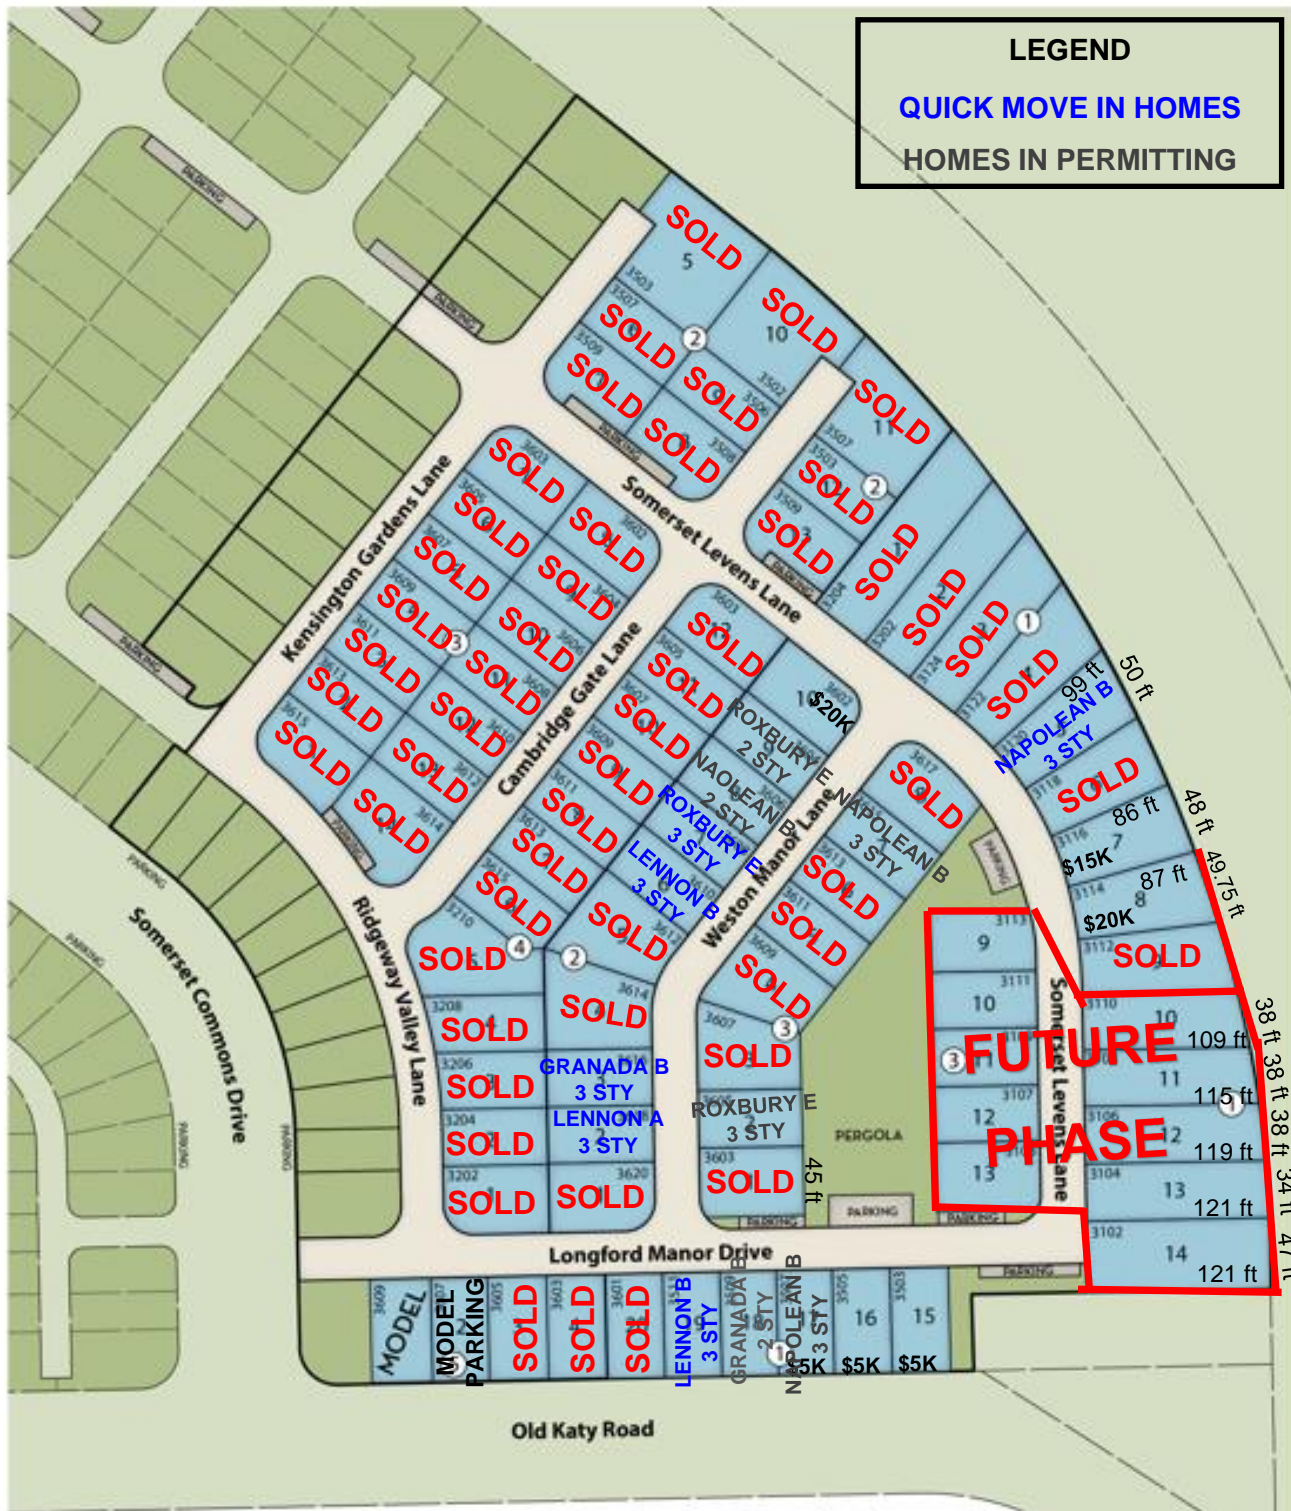

SOMERSET GREEN

CENTRAL LIVING
 by **David Weekley Homes**

Artist's concept only. Rendering subject to change without notice.