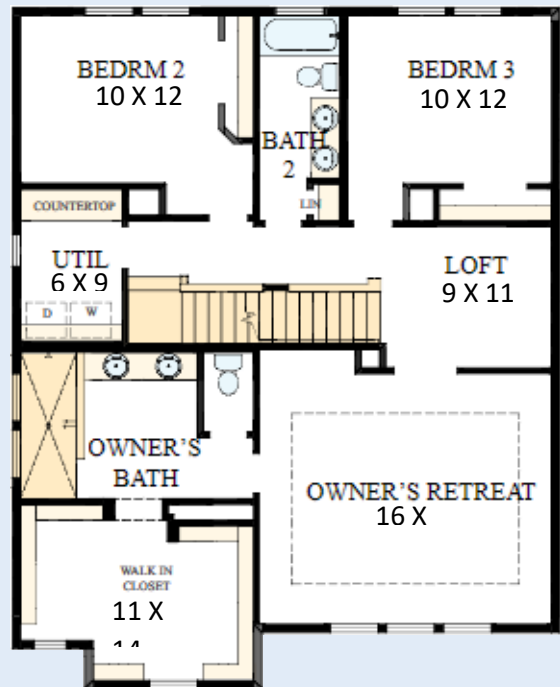

## 3120 Somerset Levens Ln

2,983 sq. ft \* 4 Bedrooms \* 3 Full Baths \* 1 Half Baths \* 2 Car Garage

B473 in 1468 HOU

For additional options, please visit [DavidWeekleyHomes.com](http://DavidWeekleyHomes.com)