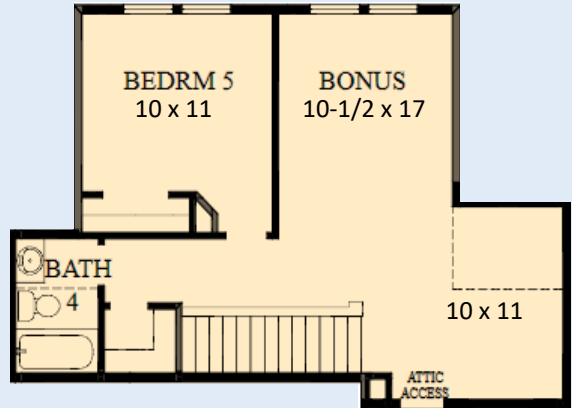

## 3120 Somerset Levens Ln

2,983 sq. ft \* 4 Bedrooms \* 3 Full Baths \* 1 Half Baths \* 2 Car Garage

B473 in 1468 HOU

For additional options, please visit [DavidWeekleyHomes.com](http://DavidWeekleyHomes.com)