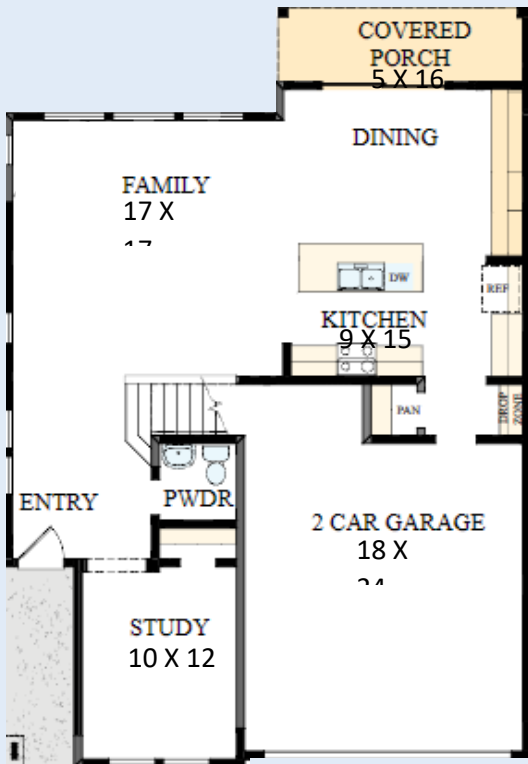

## 3120 Somerset Levens Ln

2,983 sq. ft \* 4 Bedrooms \* 3 Full Baths \* 1 Half Baths \* 2 Car Garage

B473 in 1468 HOU

For additional options, please visit [DavidWeekleyHomes.com](http://DavidWeekleyHomes.com)