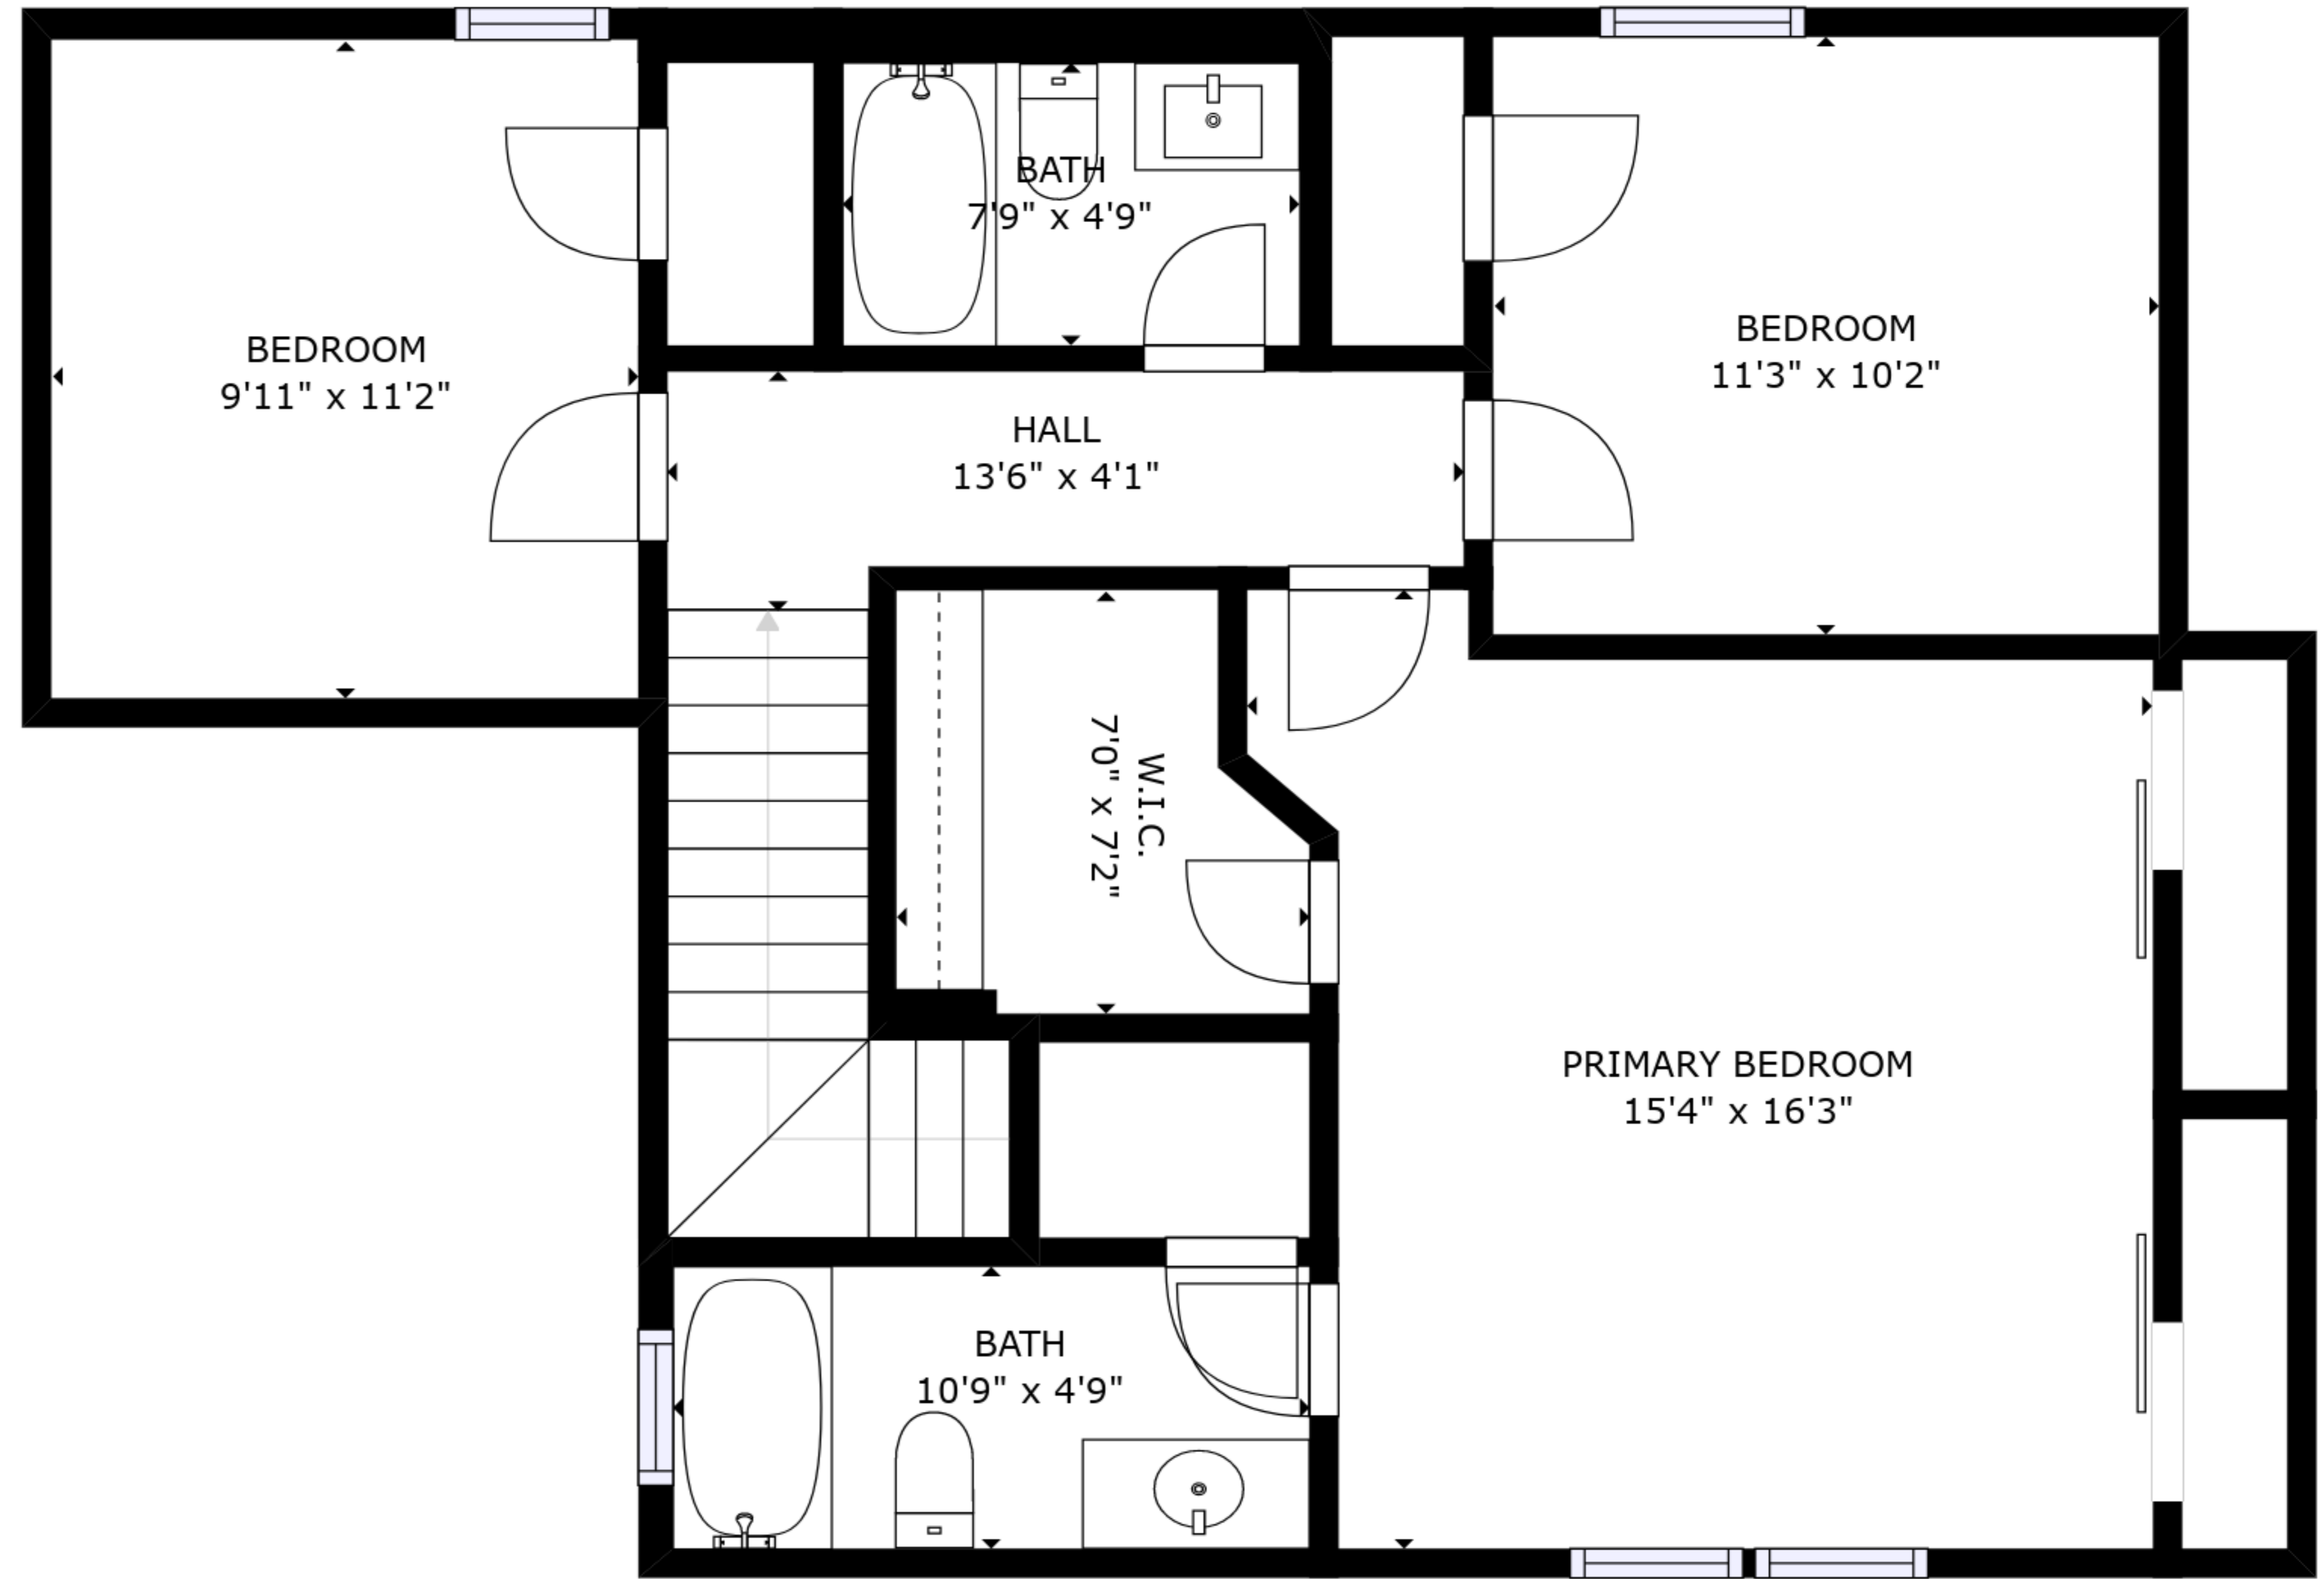

FLOOR 1

FLOOR 2

GROSS INTERNAL AREA
 FLOOR 1: 645 sq. ft, FLOOR 2: 791 sq. ft
 TOTAL: 1436 sq. ft

SIZES AND DIMENSIONS ARE APPROXIMATE, ACTUAL MAY VARY.