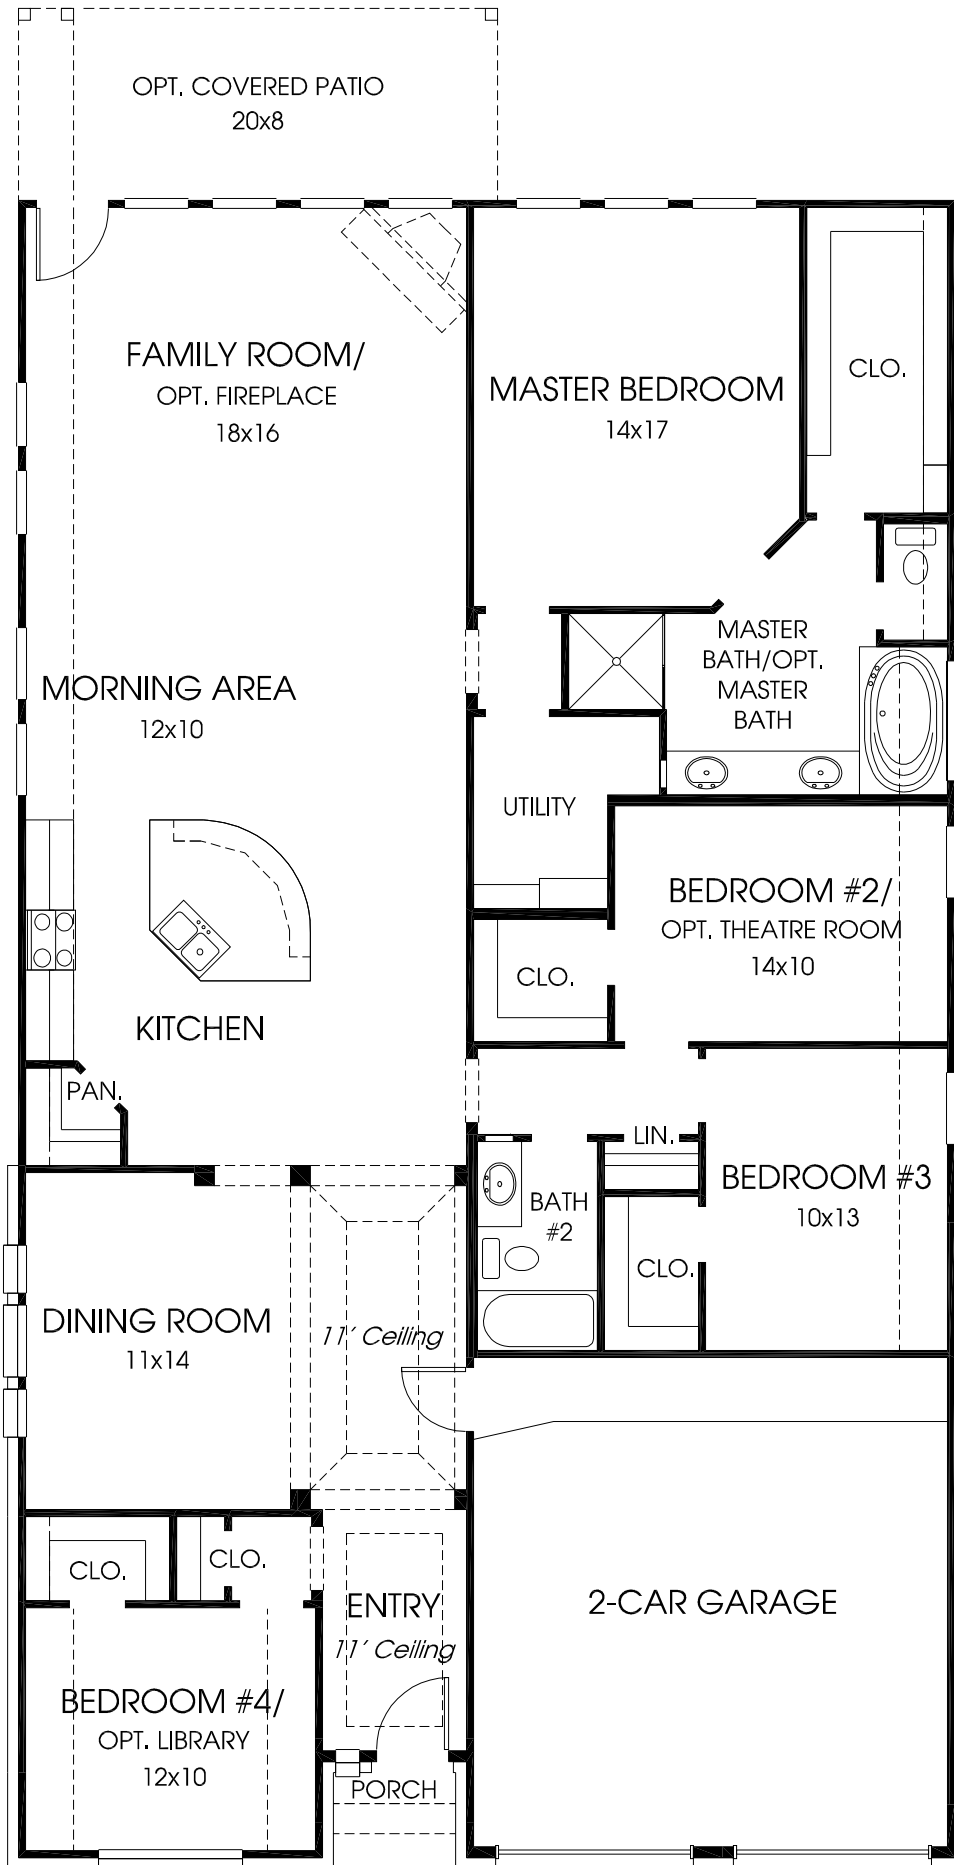

DESIGNS

Design 2301W

This home contains approximately 2,301 square feet.*

*See Page 3 for Details and Disclaimers.
© Perry Homes, LLC 2019

05/10/2019
(50' CL)