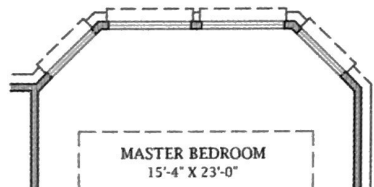

OPT. BREAKFAST BAY WINDOW
25 SQ. FT.

OPT. MSTR. BEDROOM BAY WINDOW
39 SQ. FT.

FLOOR PLAN

HUNTINGTON 2478 GOLD SERIES

Prices, features, dimensions and availability are subject to change without notice. Square footages and images are approximations.