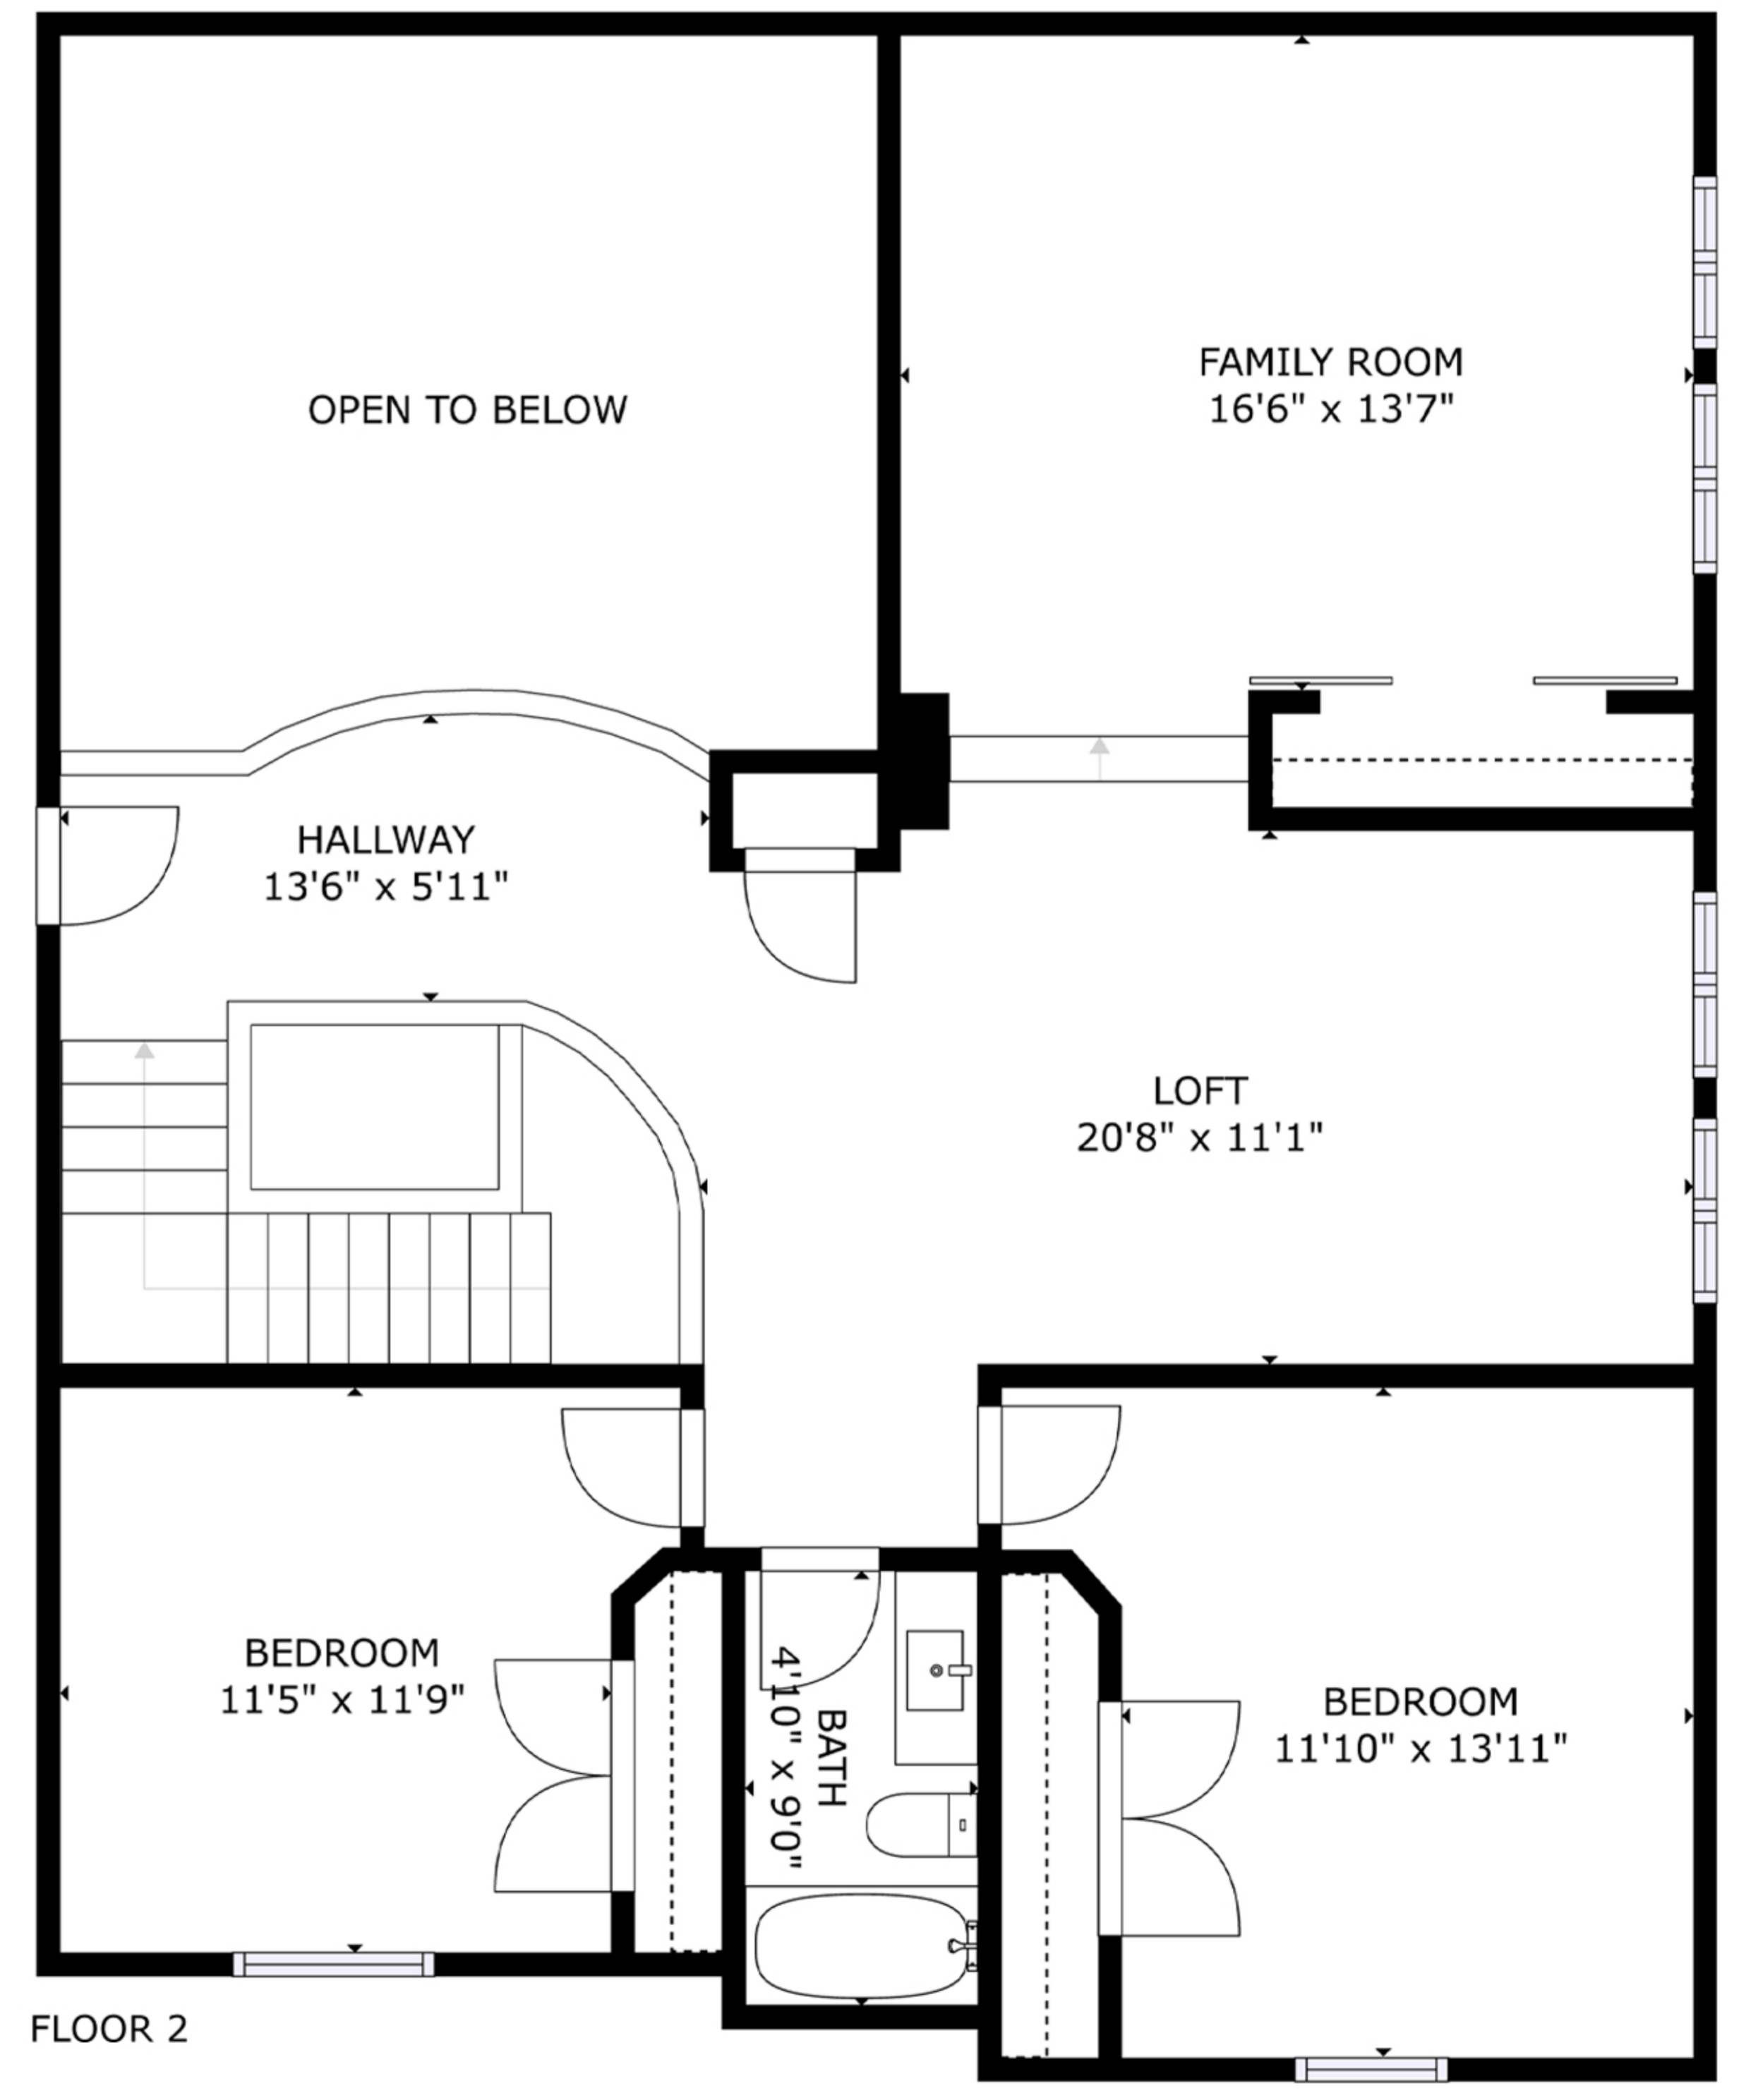

FLOOR 1

FLOOR 2

GROSS INTERNAL AREA  
 FLOOR 1: 2480 sq. ft, FLOOR 2: 1176 sq. ft,  
 EXCLUDED AREAS: , GARAGE: 377 sq. ft  
 TOTAL: 3655 sq. ft

SIZES AND DIMENSIONS ARE APPROXIMATE, ACTUAL MAY VARY.