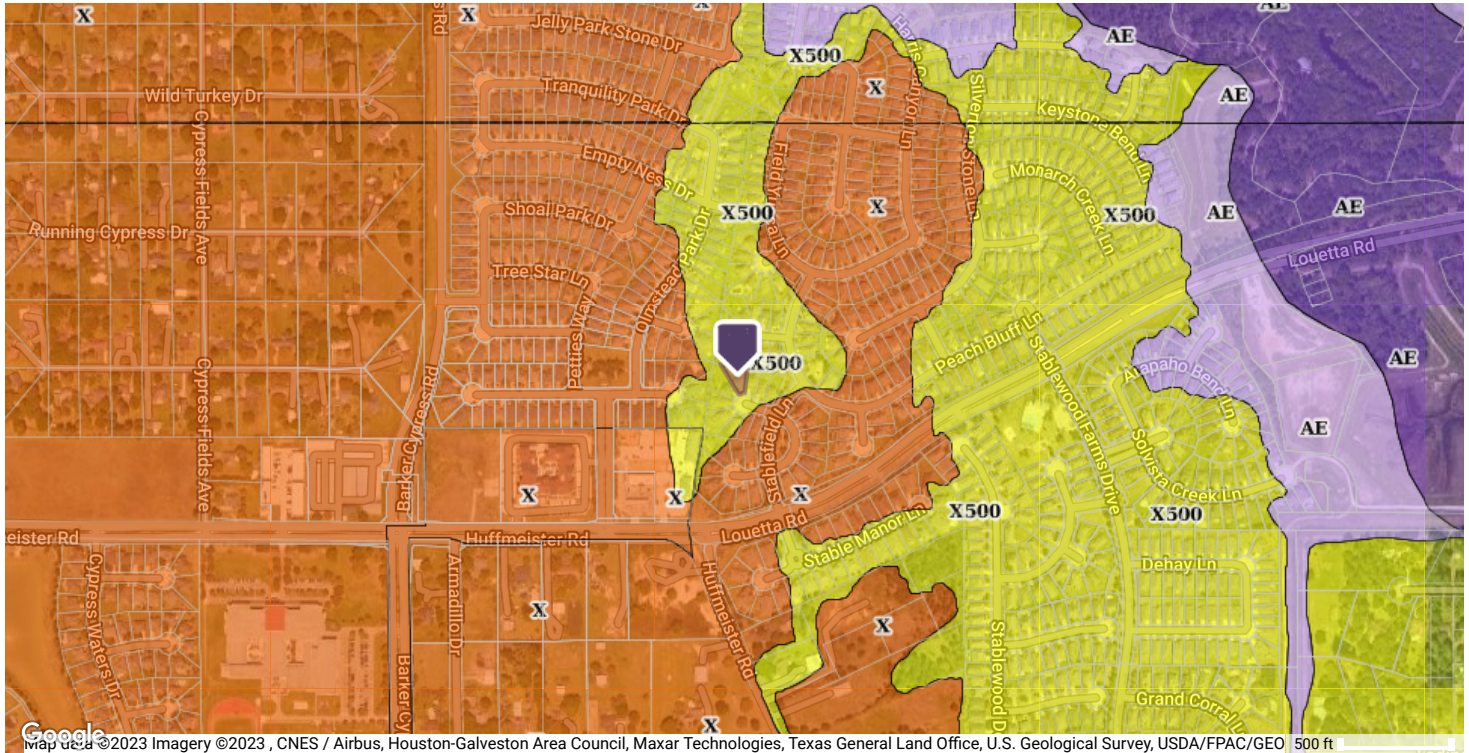

All Properties 360 Property View

16414 Preston Bloom Court, Cypress, Texas 77429-5702 Harris County

Flood Map

Flood Zone Code:	X500	Special Flood Hazard Area (SFHA):	Out
Flood Zone Date:	10/16/2013	Within 250 Feet of Multiple Flood Zone:	Yes (X,X500)
Flood Zone Panel:	48201C0410M	Flood Community Name:	HARRIS COUNTY
Flood Code Description:	Zone X (500-Year)-An Area Inundated By 500-Year Flooding; An Area Inundated By 100-Year Flooding With Average Depths Of Less Than 1 Foot Or With Drainage Areas Less Than 1 Square Mile; Or An Area Protected By Levees From 100-Year Flooding.		

Map data ©2023 Imagery ©2023, CNES / Airbus, Houston-Galveston Area Council, Maxar Technologies, Texas General Land Office, U.S. Geological Survey, USDA/FPAC/Geo

- Coastal 100-Year Floodway
- Coastal 100-year Floodplain
- 100-year Floodway
- 100-year Floodplain
- Undetermined
- 500-year Floodplain incl. levee protected area
- Out of Special Flood Hazard Area

This map/report was produced using multiple sources. It is provided for informational purposes only. This map/report should not be relied upon by any third parties. It is not intended to satisfy any regulatory guidelines and should not be used for this or any other purpose.