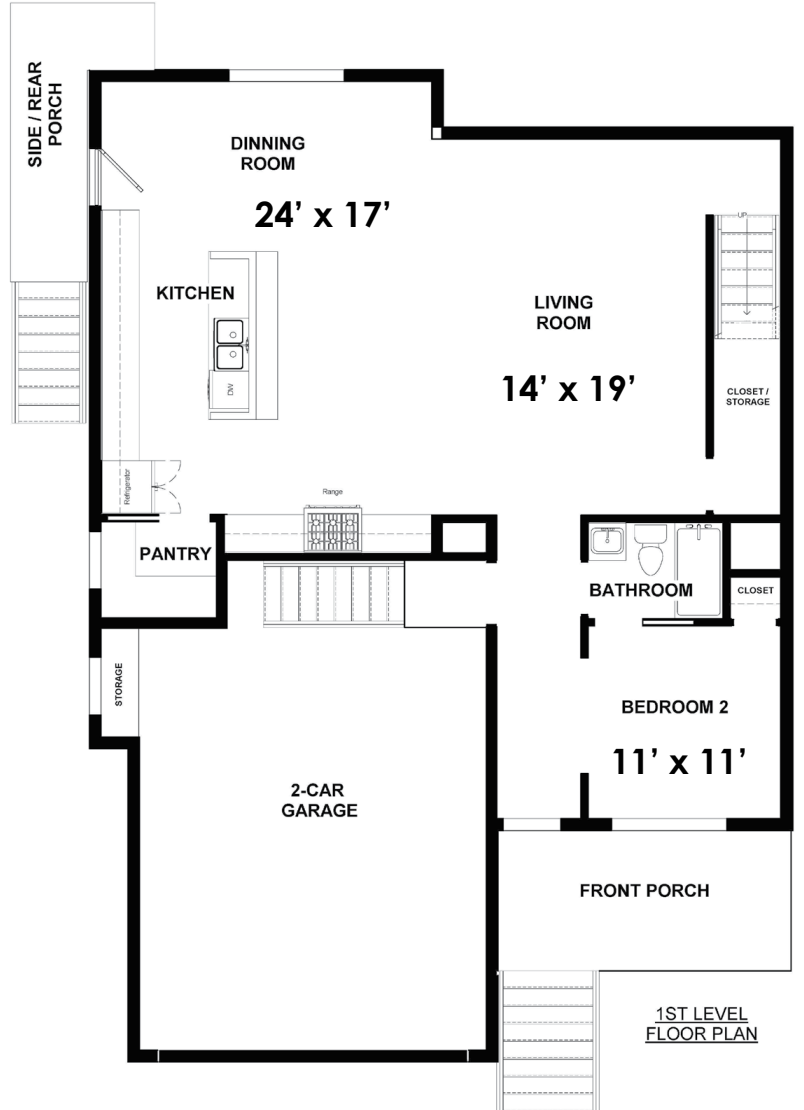

Past Project: 5602 Calendula Lane Houston, Tx 77091

[Click for Matterport](#)

Floor Plans

GREEN OAK ESTATES

C | 4 BEDROOMS | 2,200 SQ FT

D | 4 BEDROOMS | 2,300 SQ FT

2ND LEVEL
FLOOR PLAN

1ST LEVEL
FLOOR PLAN