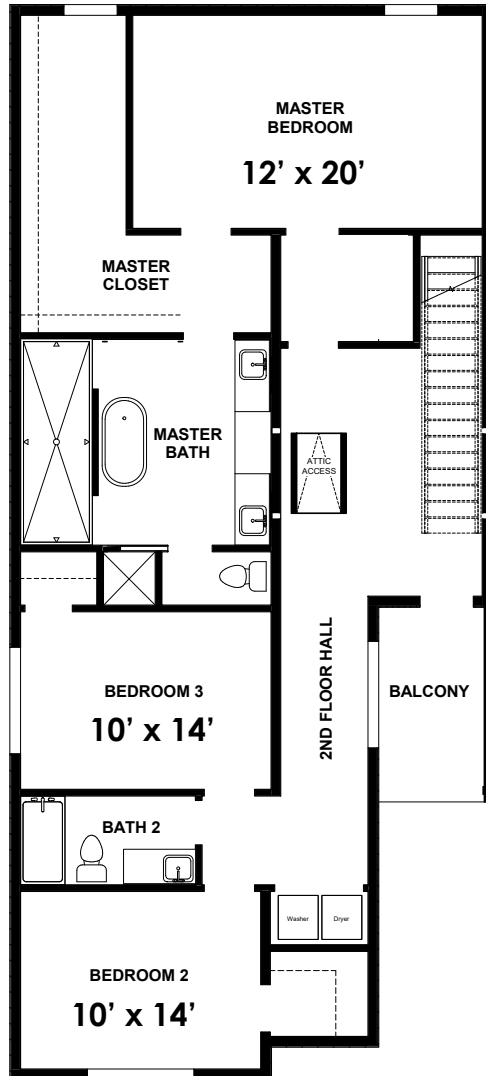

Past Project: 5602 Calendula Lane Houston, Tx 77091

[Click for Matterport](#)

Floor Plans

GREEN OAK ESTATES

C | 4 BEDROOMS | 2,200 SQ FT

D | 4 BEDROOMS | 2,300 SQ FT

2ND LEVEL
FLOOR PLAN

1ST LEVEL
FLOOR PLAN