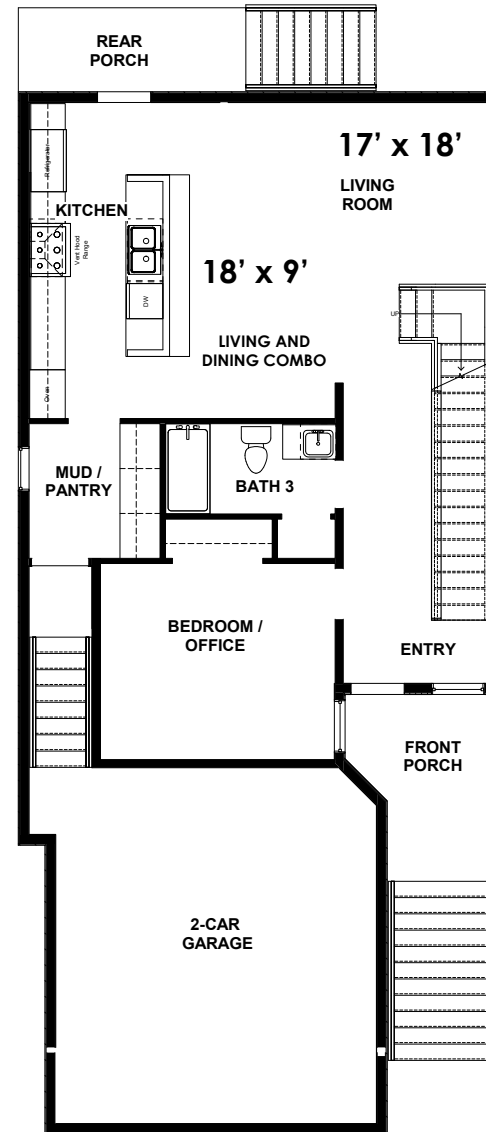

Past Project: 5602 Calendula Lane Houston, Tx 77091

[Click for Matterport](#)

Floor Plans

GREEN OAK ESTATES

C | 4 BEDROOMS | 2,200 SQ FT

D | 4 BEDROOMS | 2,300 SQ FT

2ND LEVEL
FLOOR PLAN

1ST LEVEL
FLOOR PLAN