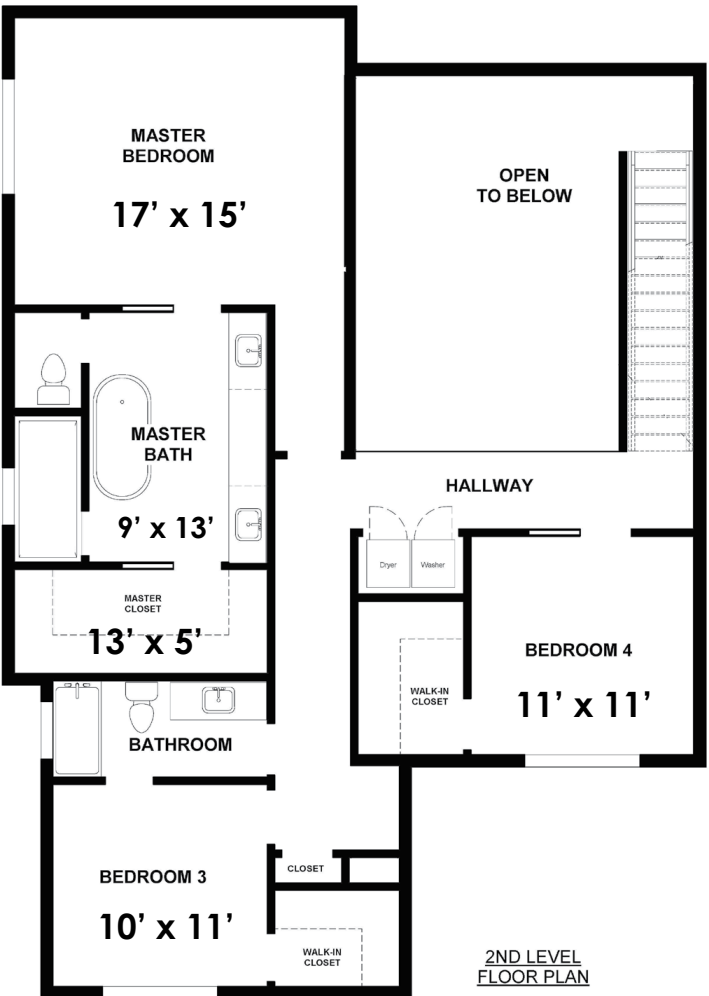

Past Project: 5602 Calendula Lane Houston, Tx 77091

[Click for Matterport](#)

Floor Plans

GREEN OAK ESTATES

C | 4 BEDROOMS | 2,200 SQ FT

D | 4 BEDROOMS | 2,300 SQ FT

2ND LEVEL
FLOOR PLAN

1ST LEVEL
FLOOR PLAN