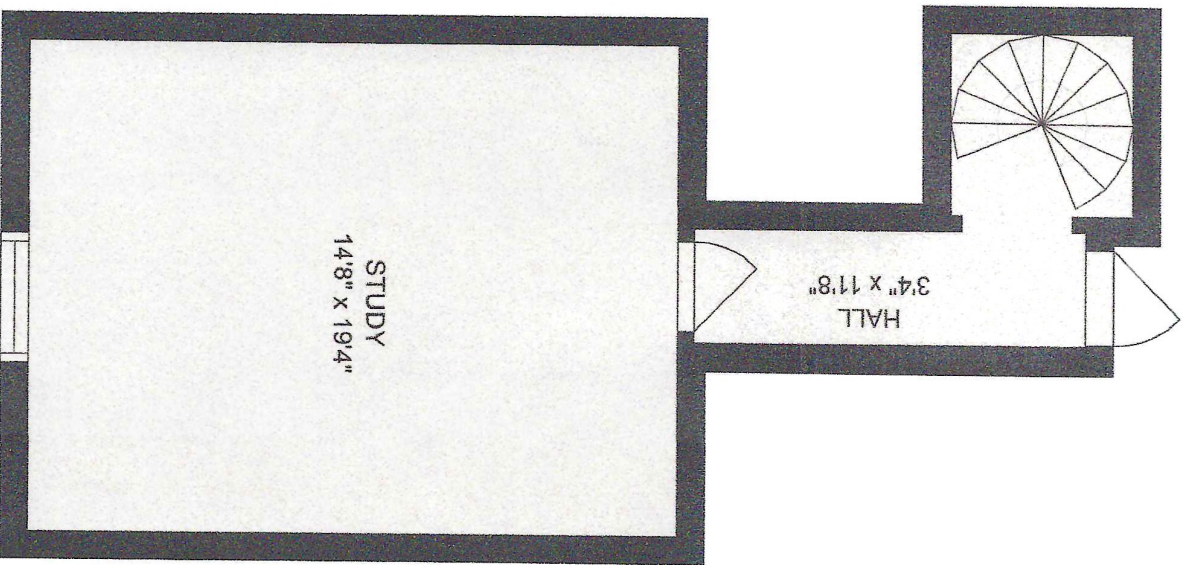

GROSS INTERNAL AREA

FLOOR 1: 2386 sq. ft, FLOOR 2: 357 sq. ft

TOTAL: 2743 sq. ft

MEASUREMENTS ARE CALCULATED BY CUBICASA TECHNOLOGY, DEEMED HIGHLY RELIABLE BUT NOT GUARANTEED.

GROSS INTERNAL AREA

FLOOR 1: 2386 sq. ft., FLOOR 2: 357 sq. ft.

TOTAL: 2743 sq. ft.

MEASUREMENTS ARE CALCULATED BY CUBICASA TECHNOLOGY, DEEMED HIGHLY RELIABLE BUT NOT GUARANTEED.

GROSS INTERNAL AREA
 FLOOR 1: 2386 sq. ft., FLOOR 2: 357 sq. ft.
 TOTAL: 2743 sq. ft.

MEASUREMENTS ARE CALCULATED BY CUBICASA TECHNOLOGY, DEEMED HIGHLY RELIABLE BUT NOT GUARANTEED.