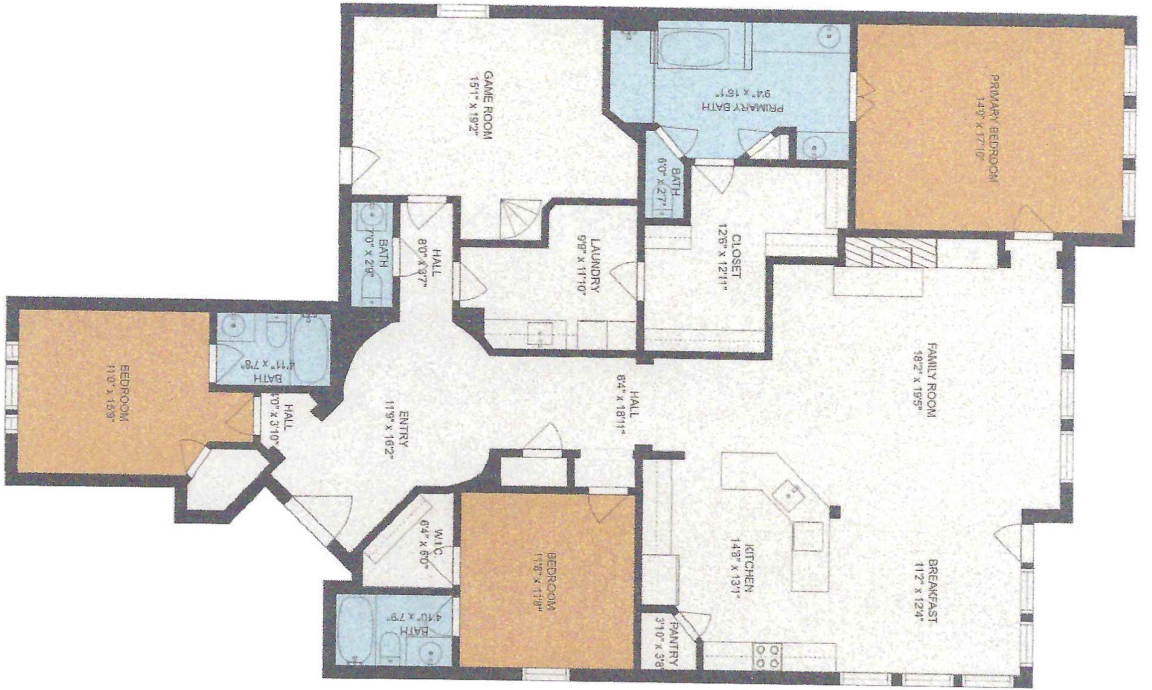

GROSS INTERNAL AREA

FLOOR 1: 2386 sq. ft, FLOOR 2: 357 sq. ft

TOTAL: 2743 sq. ft

MEASUREMENTS ARE CALCULATED BY CUBICASA TECHNOLOGY, DEEMED HIGHLY RELIABLE BUT NOT GUARANTEED.

GROSS INTERNAL AREA

FLOOR 1: 2386 sq. ft., FLOOR 2: 357 sq. ft.

TOTAL: 2743 sq. ft.

MEASUREMENTS ARE CALCULATED BY CUBICASA TECHNOLOGY, DEEMED HIGHLY RELIABLE BUT NOT GUARANTEED.

GROSS INTERNAL AREA
 FLOOR 1: 2386 sq. ft., FLOOR 2: 357 sq. ft.
 TOTAL: 2743 sq. ft.

MEASUREMENTS ARE CALCULATED BY CUBICASA TECHNOLOGY, DEEMED HIGHLY RELIABLE BUT NOT GUARANTEED.