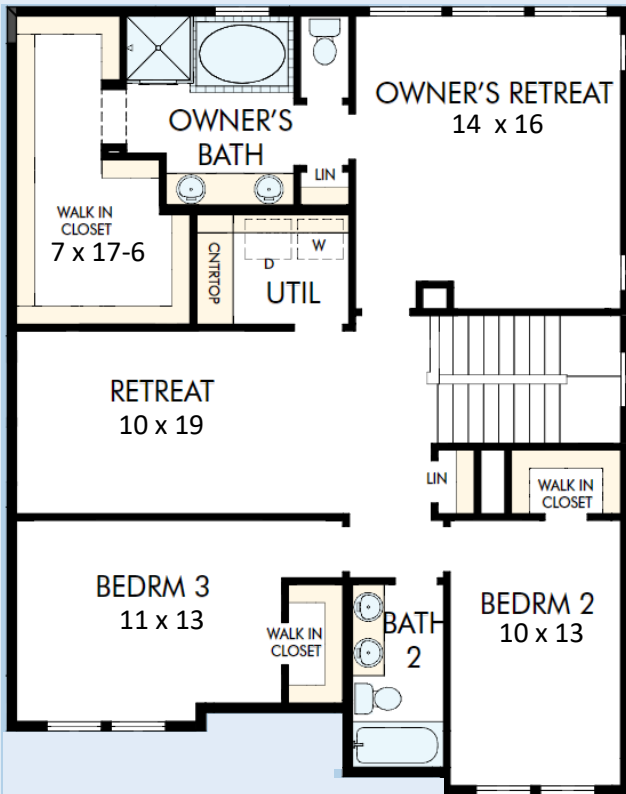

THE LENNON

3511 LONGFORD MANOR DR

3,201 sq. ft. • 4 Bedrooms • 3 Full Baths • 1 Half Bath • 2 Car Garage

14680032 HOU

2/23/2022

Design Selections

IP3.6

KITCHEN

CABINETS
KENT MOORE GROVELAND
MAIN - EXTRA WHITE
ISLAND - PLATINUM GREY

BACKSPLASH
EM CHARISMA
FINESSE PICKET
WHITE GROUT

COUNTERTOP
QUARTZ MIAMI
VENA STRAIGHT
EDGE

FLOORING
PEMBROKE
CASTAWAY SPC

**ISLAND
PENDANTS**
KICHLER
EVERLY NICKEL
42D46NICS