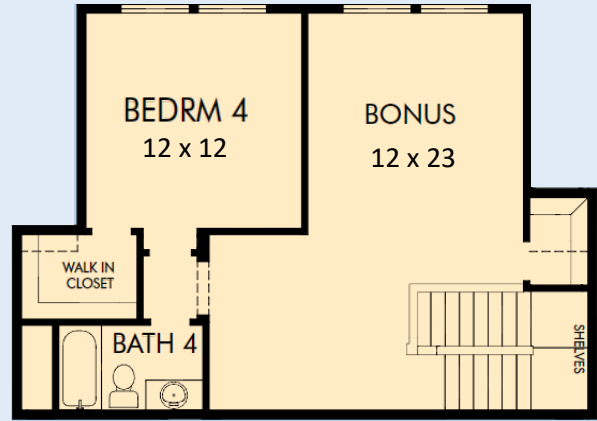

THE LENNON

3511 LONGFORD MANOR DR

3,201 sq. ft. • 4 Bedrooms • 3 Full Baths • 1 Half Bath • 2 Car Garage

14680032 HOU

2/23/2022

Design Selections

IP3.6

KITCHEN