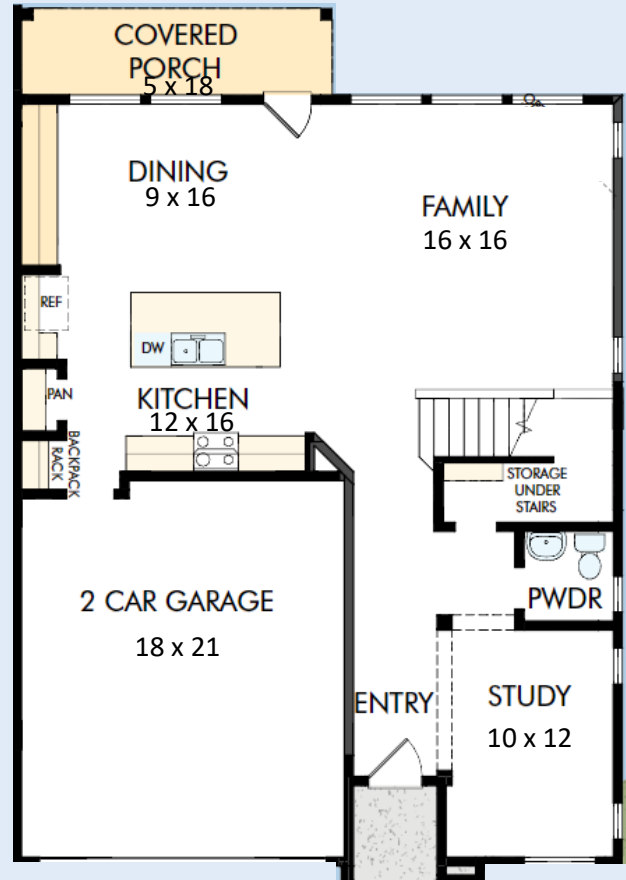

THE LENNON

3511 LONGFORD MANOR DR

3,201 sq. ft. • 4 Bedrooms • 3 Full Baths • 1 Half Bath • 2 Car Garage

14680032 HOU

2/23/2022

Design Selections

IP3.6

KITCHEN

CABINETS
KENT MOORE GROVELAND
MAIN - EXTRA WHITE
ISLAND - PLATINUM GREY

BACKSPLASH
EM CHARISMA
FINESSE PICKET
WHITE GROUT

COUNTERTOP
QUARTZ MIAMI
VENA STRAIGHT
EDGE

FLOORING
PEMBROKE
CASTAWAY SPC

**ISLAND
PENDANTS**
KICHLER
EVERLY NICKEL
42D46NICS