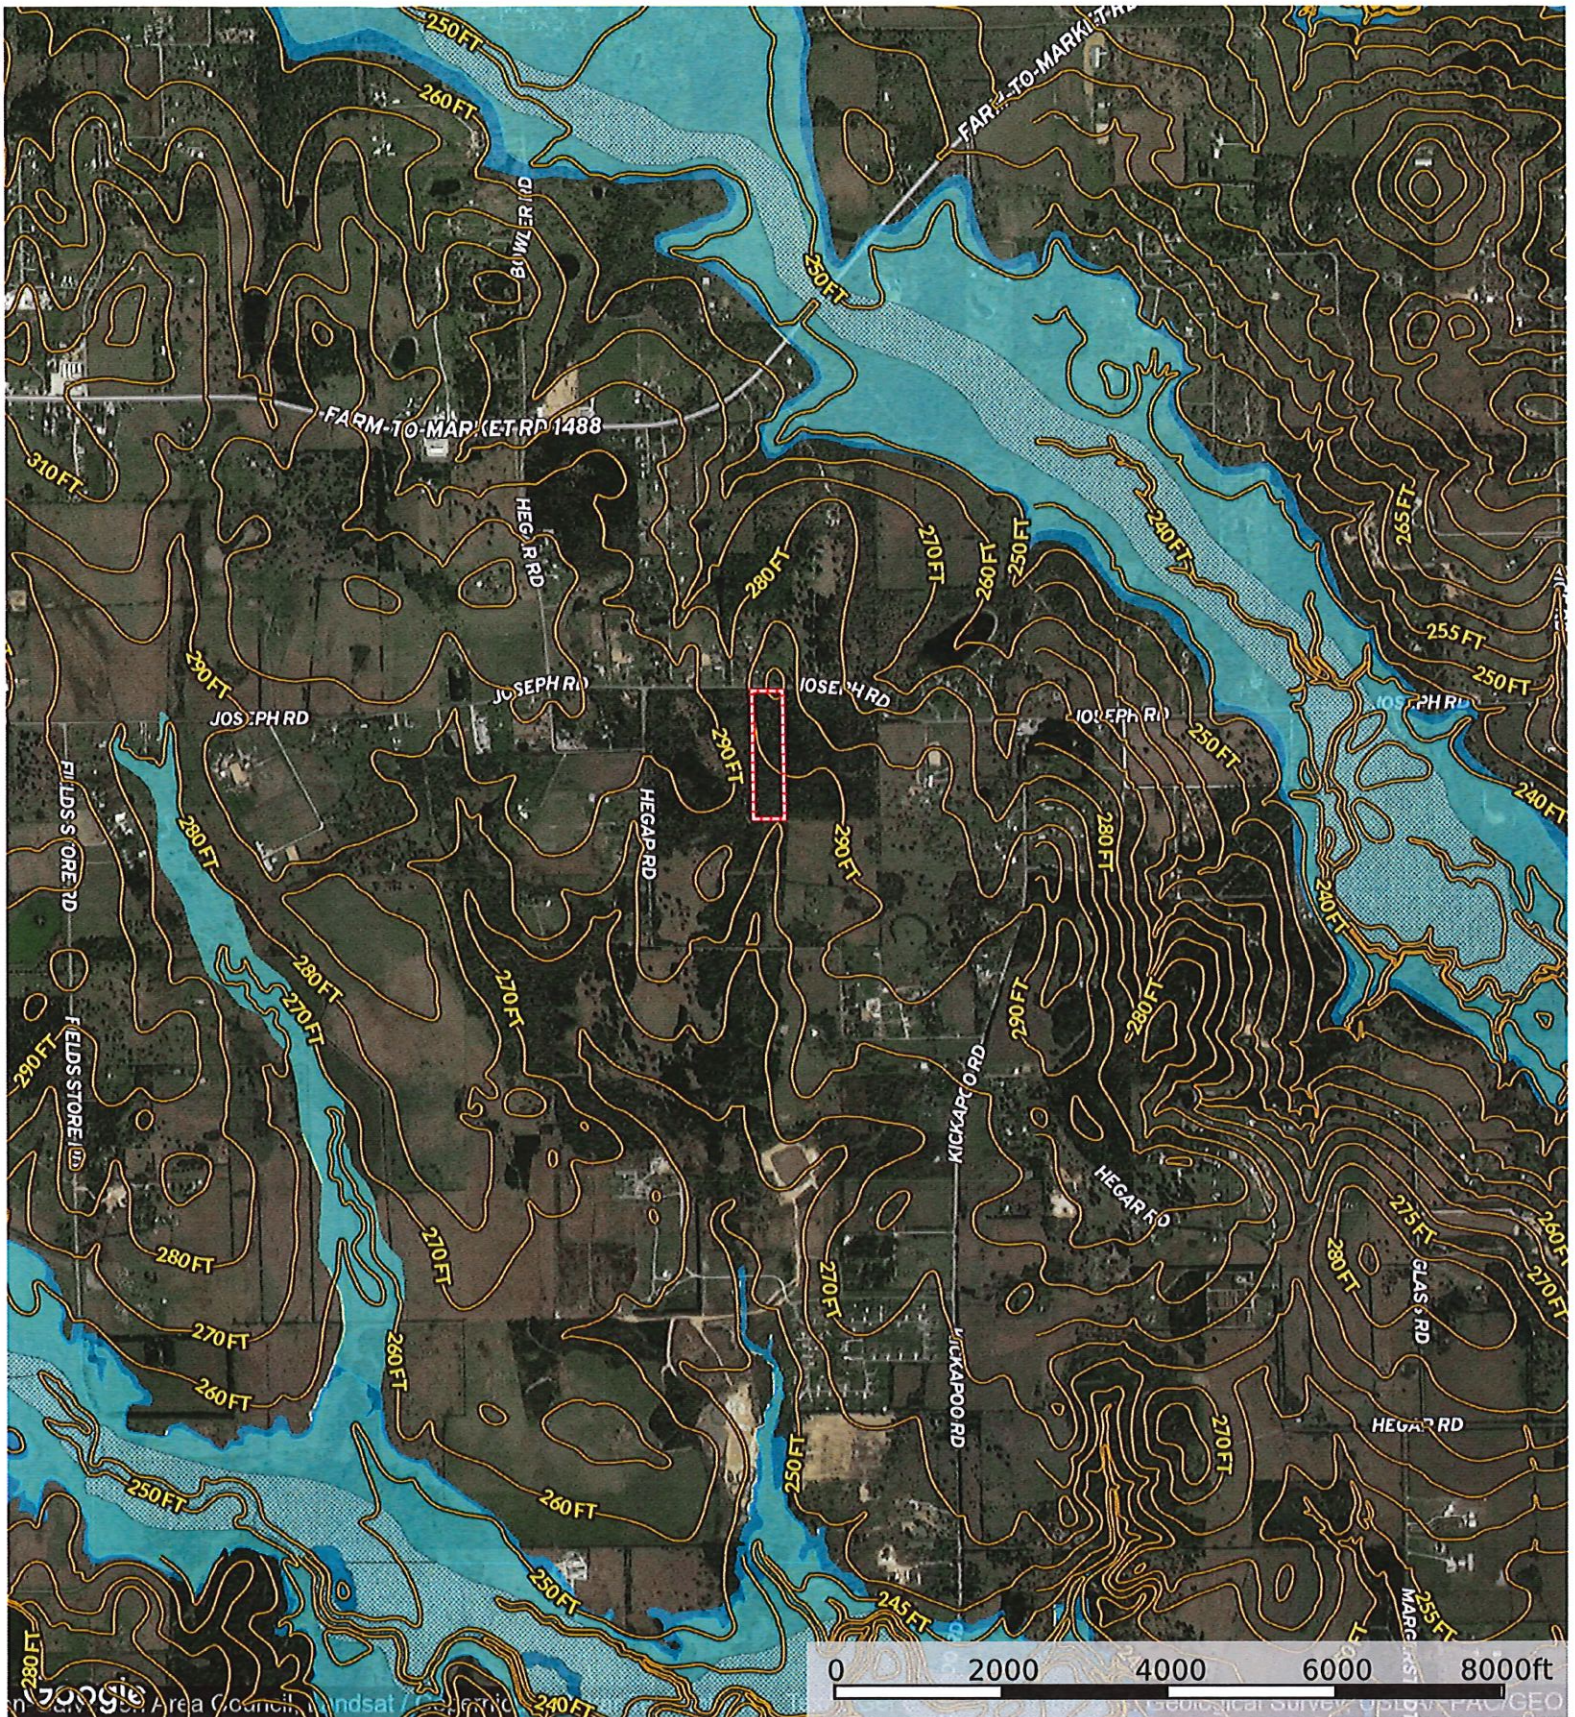

Joseph Rd. - Tract 4
Waller County, Texas, 12.2051 AC +/-

imgbbbox

Copyright © 2022 Houston-Galveston Area Council, Maxar Technologies, Texas General

0 200 400 600 800ft

Boundary

M The information contained herein was obtained from sources deemed to be reliable. MapRight Services makes no warranties or guarantees as to the completeness or accuracy thereof.

Joseph Rd. - Tract 4
 Waller County, Texas, 12.2051 AC +/-

- Boundary
- 100 Year Floodplain
- 500 Year Floodplain
- Floodway
- Special
- Unmapped/ Not Included