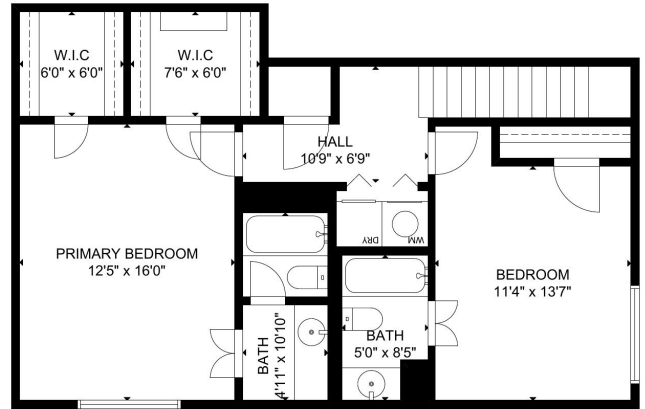

2601 Augusta Dr No 6 Houston TX 77057

FLOOR 1

FLOOR 2

GROSS INTERNAL AREA
TOTAL: 1,206 sq ft
FLOOR 1: 478 sq ft, FLOOR 2: 728 sq ft
EXCLUDED AREA: GARAGE: 232 sq ft
SIZE AND DIMENSIONS ARE APPROXIMATE, ACTUAL MAY VARY.