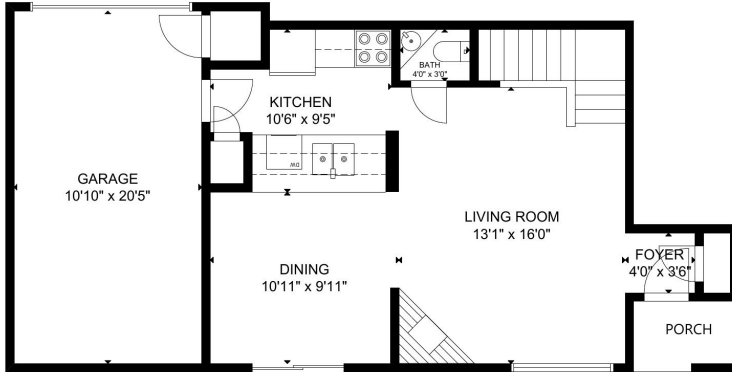

2601 Augusta Dr No 6 Houston TX 77057

FLOOR 1

FLOOR 2

GROSS INTERNAL AREA
TOTAL: 1,206 sq ft
FLOOR 1: 478 sq ft, FLOOR 2: 728 sq ft
EXCLUDED AREA: GARAGE: 232 sq ft
SIZE AND DIMENSIONS ARE APPROXIMATE, ACTUAL MAY VARY.