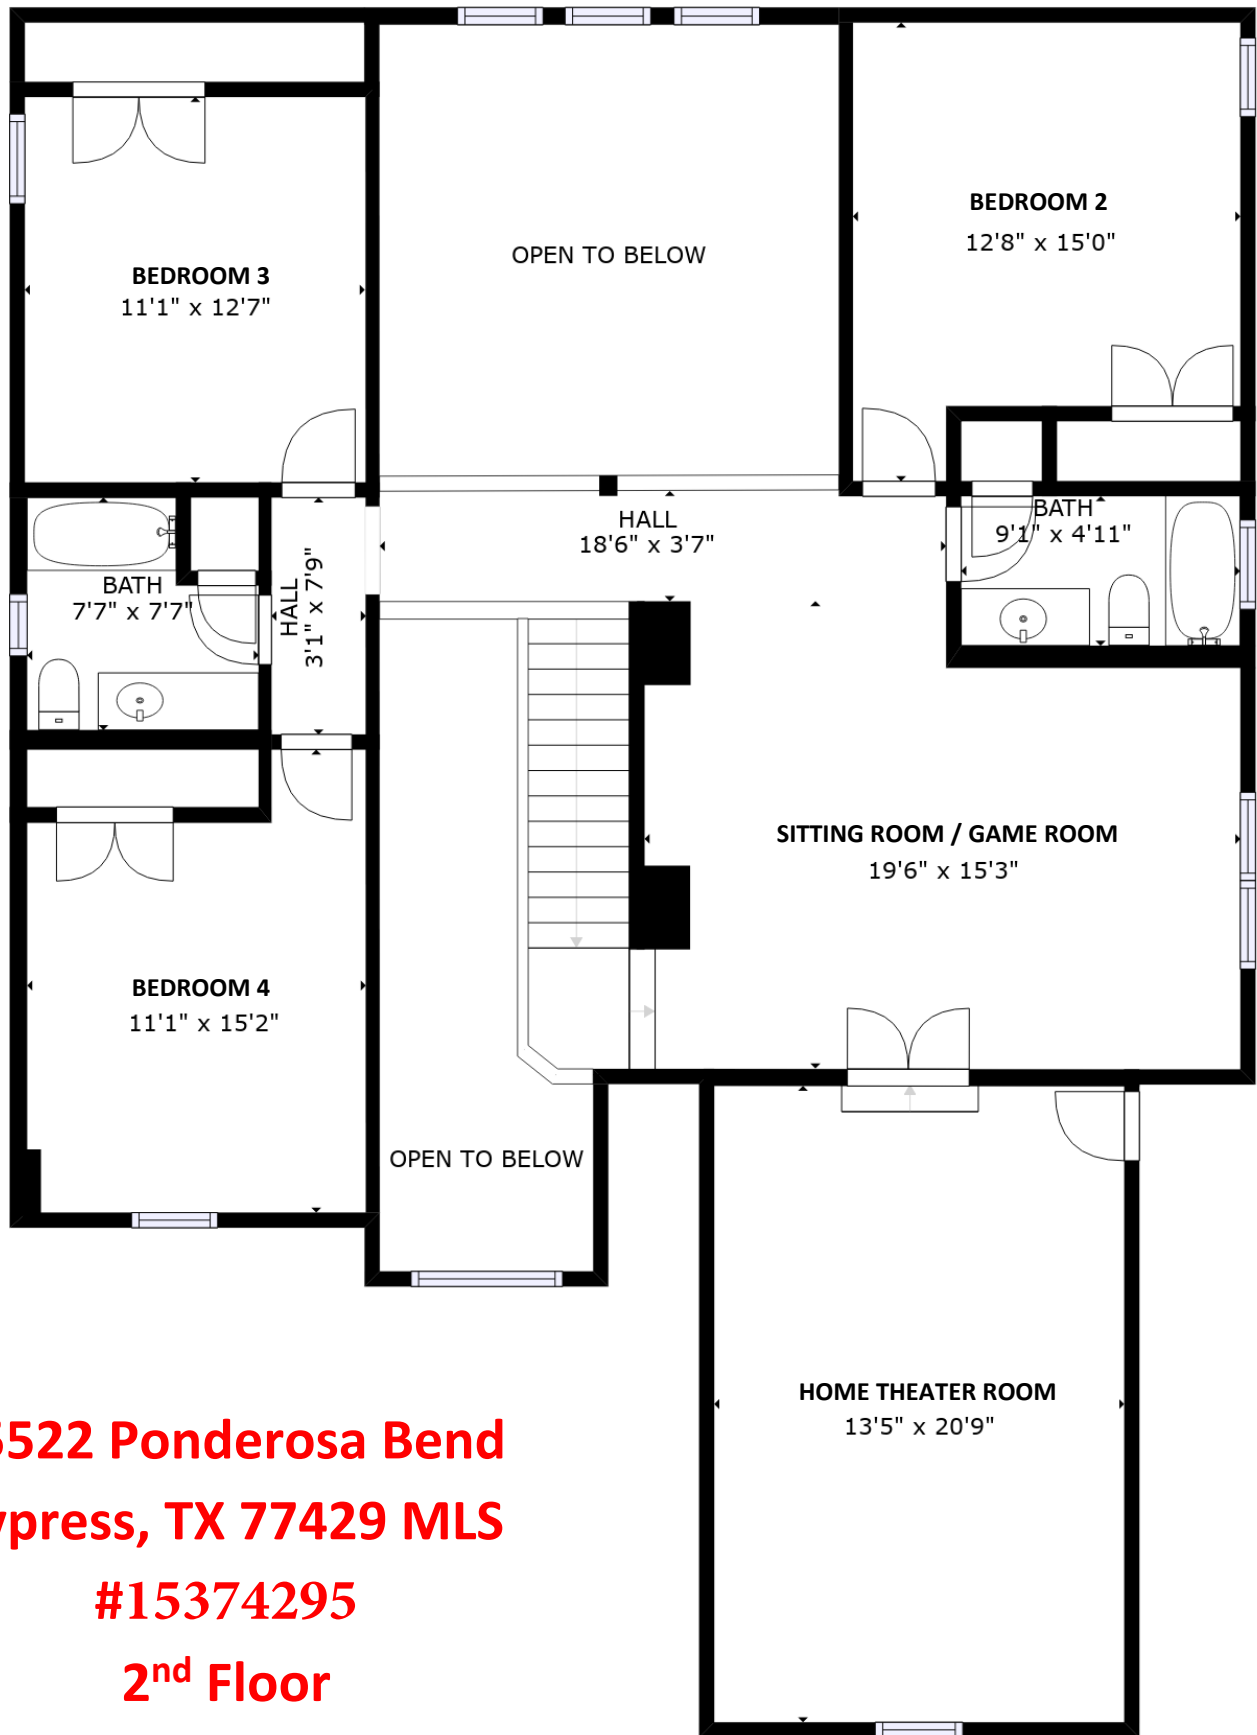

**15522 Ponderosa Bend, Cypress, TX 77429**

**MLS # 15374295**

**1<sup>st</sup> Floor**

**GROSS INTERNAL AREA**

**TOTAL: 3,143 sq ft (Per HCAD)**

**SIZES AND DIMENSIONS ARE APPROXIMATE, ACTUAL MAY VARY. VERIFY ALL DIMENSIONS.**

**15522 Ponderosa Bend**  
**Cypress, TX 77429 MLS**  
**#15374295**  
**2<sup>nd</sup> Floor**

**GROSS INTERNAL AREA**

**TOTAL: 3,143 sq ft (Per HCAD)**

**SIZES AND DIMENSIONS ARE APPROXIMATE, ACTUAL MAY VARY. VERIFY ALL DIMENSIONS.**