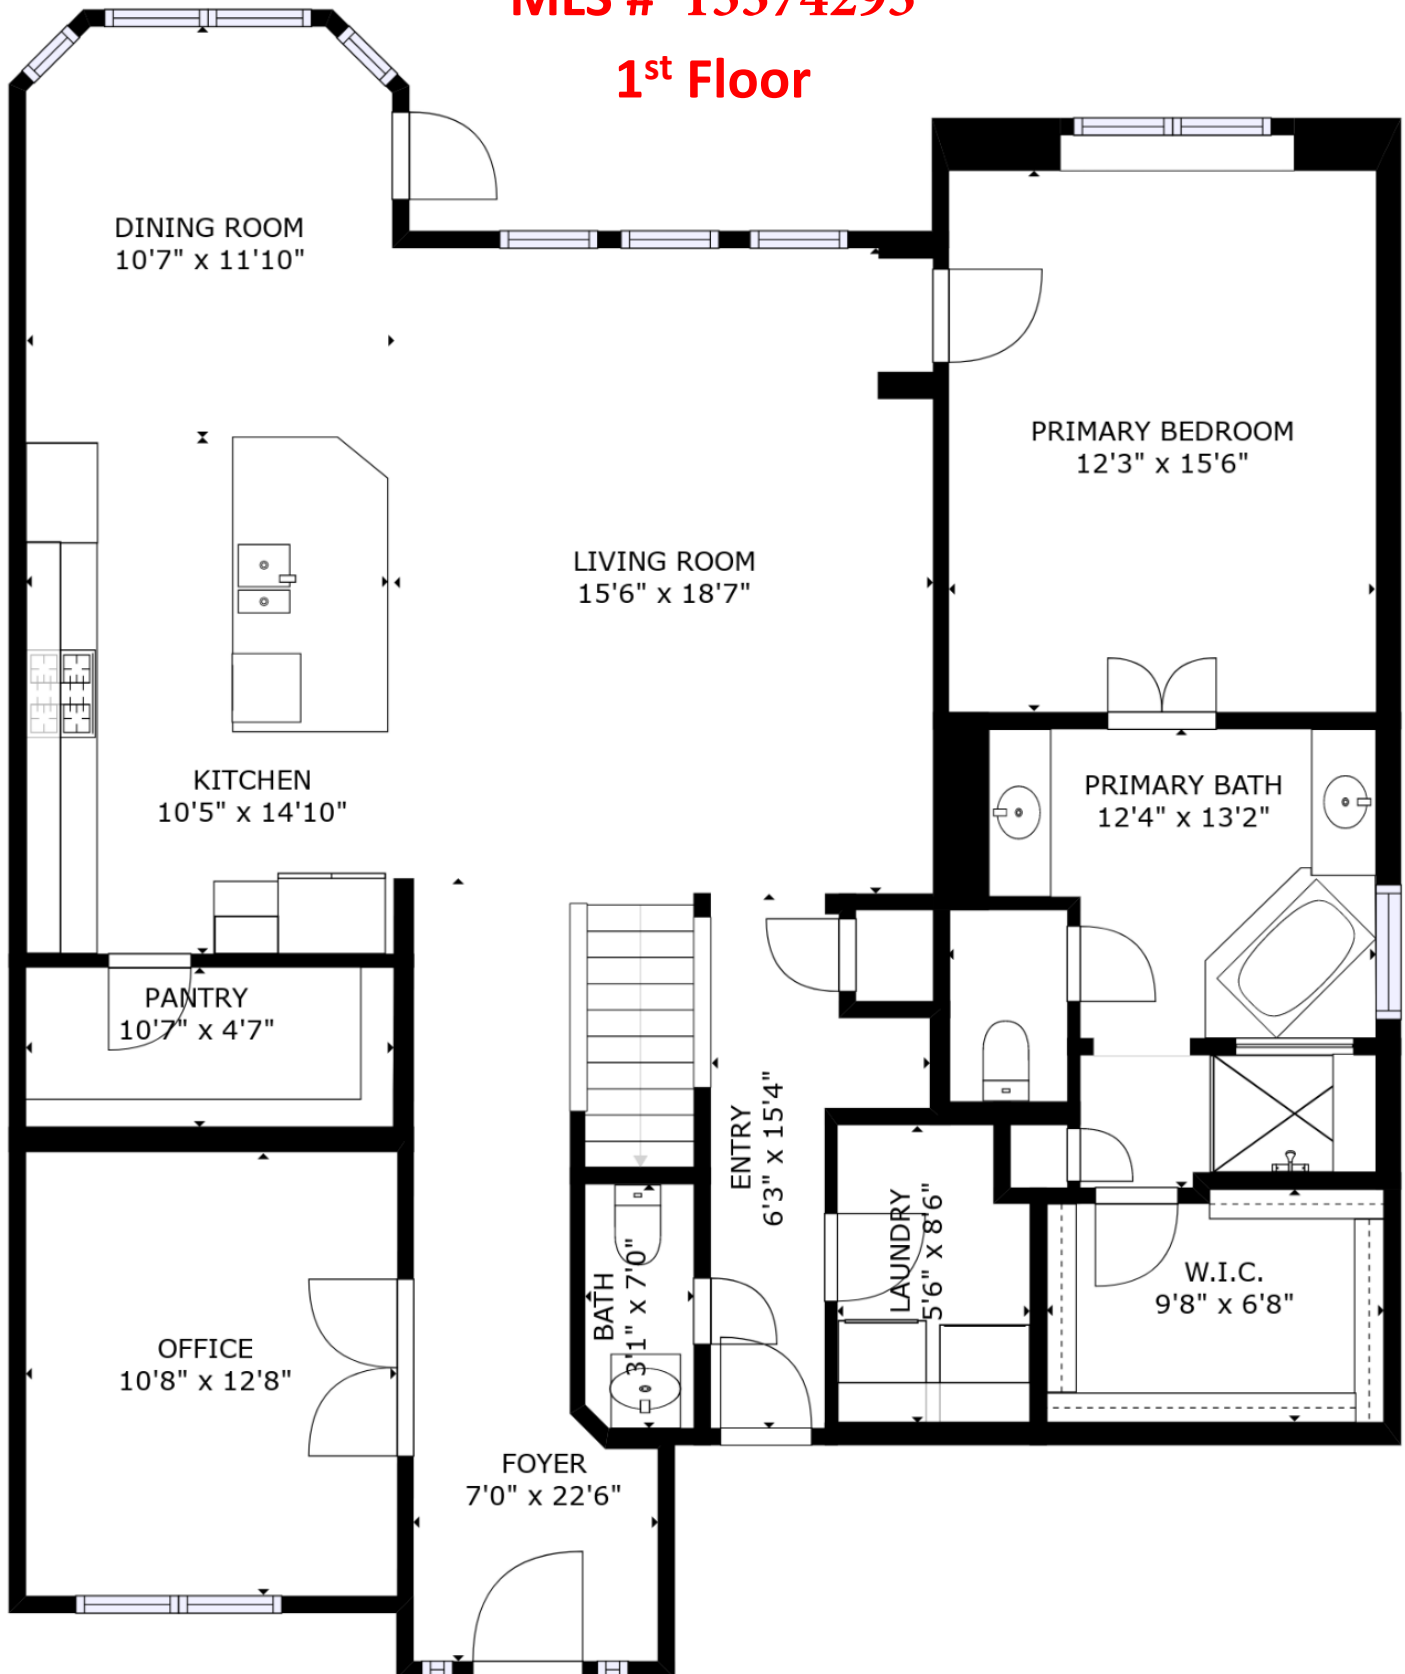

**15522 Ponderosa Bend, Cypress, TX 77429**

**MLS # 15374295**

**1<sup>st</sup> Floor**

**GROSS INTERNAL AREA**

**TOTAL: 3,143 sq ft (Per HCAD)**

**SIZES AND DIMENSIONS ARE APPROXIMATE, ACTUAL MAY VARY. VERIFY ALL DIMENSIONS.**

**15522 Ponderosa Bend**  
**Cypress, TX 77429 MLS**  
**#15374295**  
**2<sup>nd</sup> Floor**

**GROSS INTERNAL AREA**

**TOTAL: 3,143 sq ft (Per HCAD)**

**SIZES AND DIMENSIONS ARE APPROXIMATE, ACTUAL MAY VARY. VERIFY ALL DIMENSIONS.**