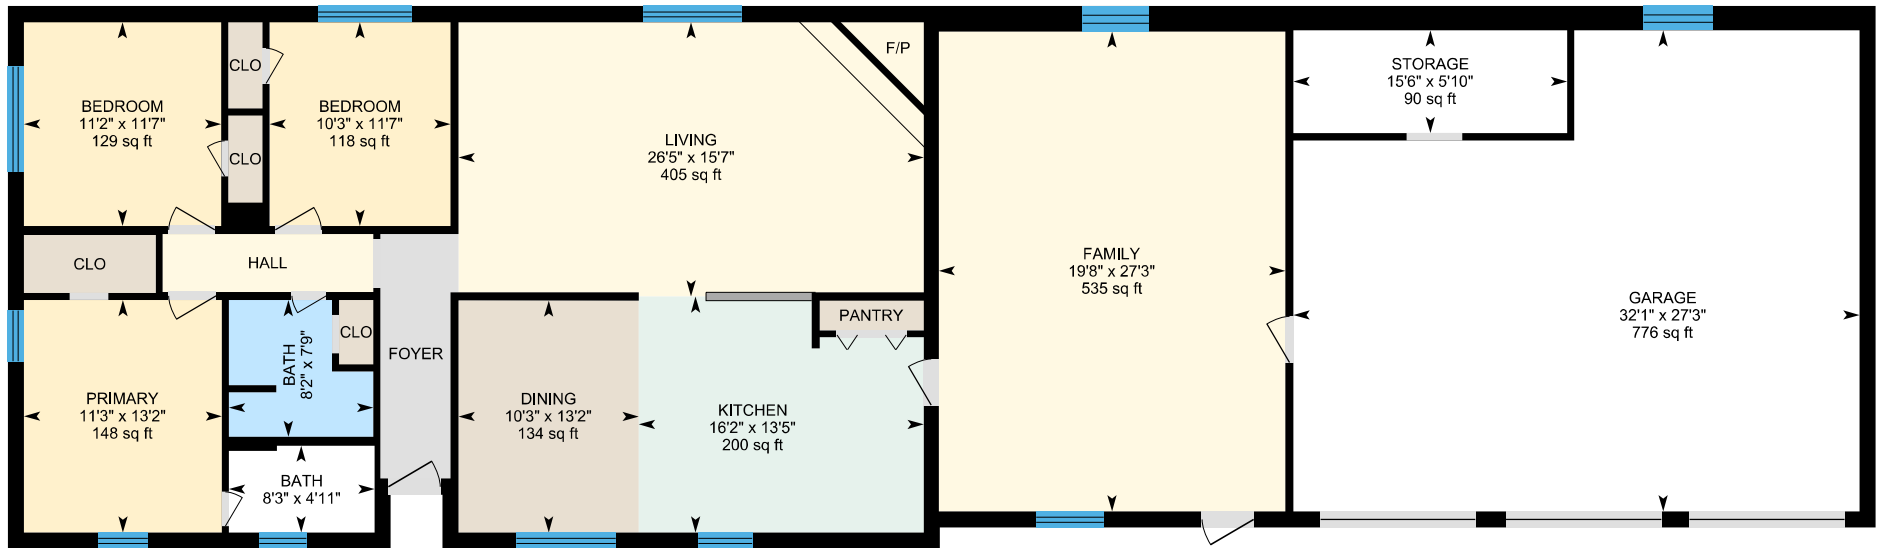

557 County Rd 2224, Cleveland, TX

Main Floor Finished Area 2148.86 sq ft
Unfinished Area 1012.49 sq ft

PREPARED: 2023/01/14

White regions are excluded from total floor area in iGUIDE floor plans. All room dimensions and floor areas must be considered approximate and are subject to independent verification.