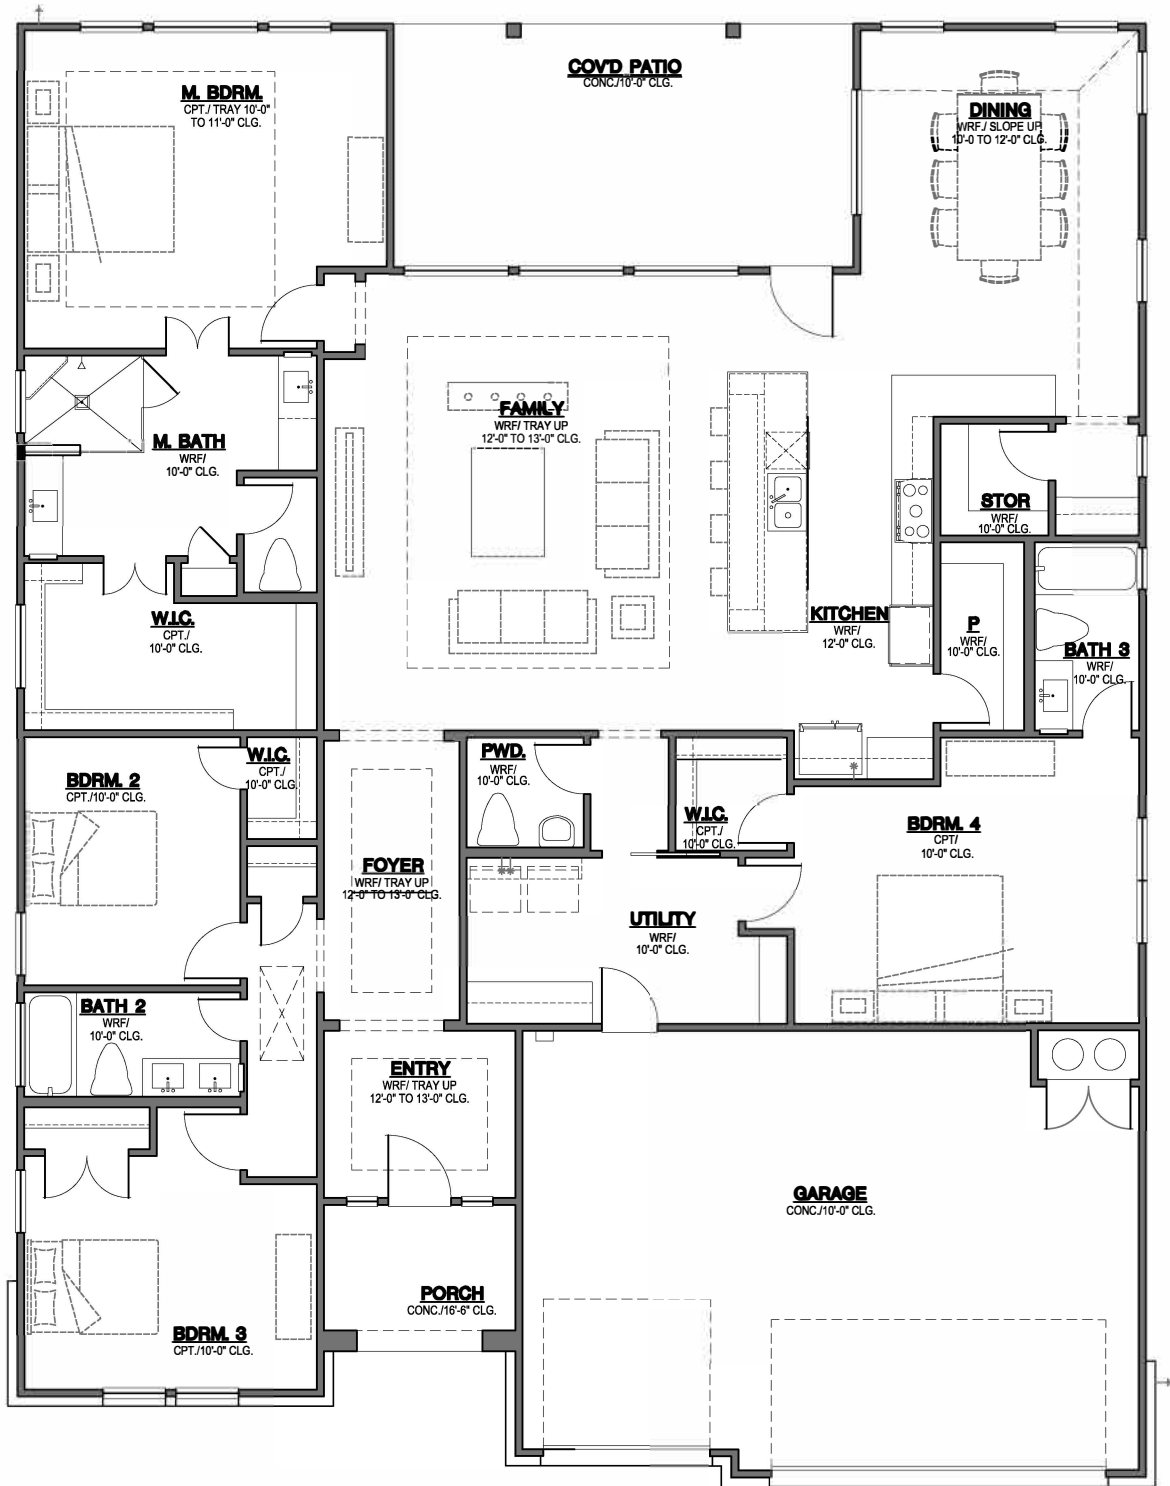

JLP BUILDERS
AFFORDABLE LUXURY

CALL US TODAY
830.200.0305

WILLOW

2,683 SQ.FT.

WILLOW

2,683 SQ.FT.