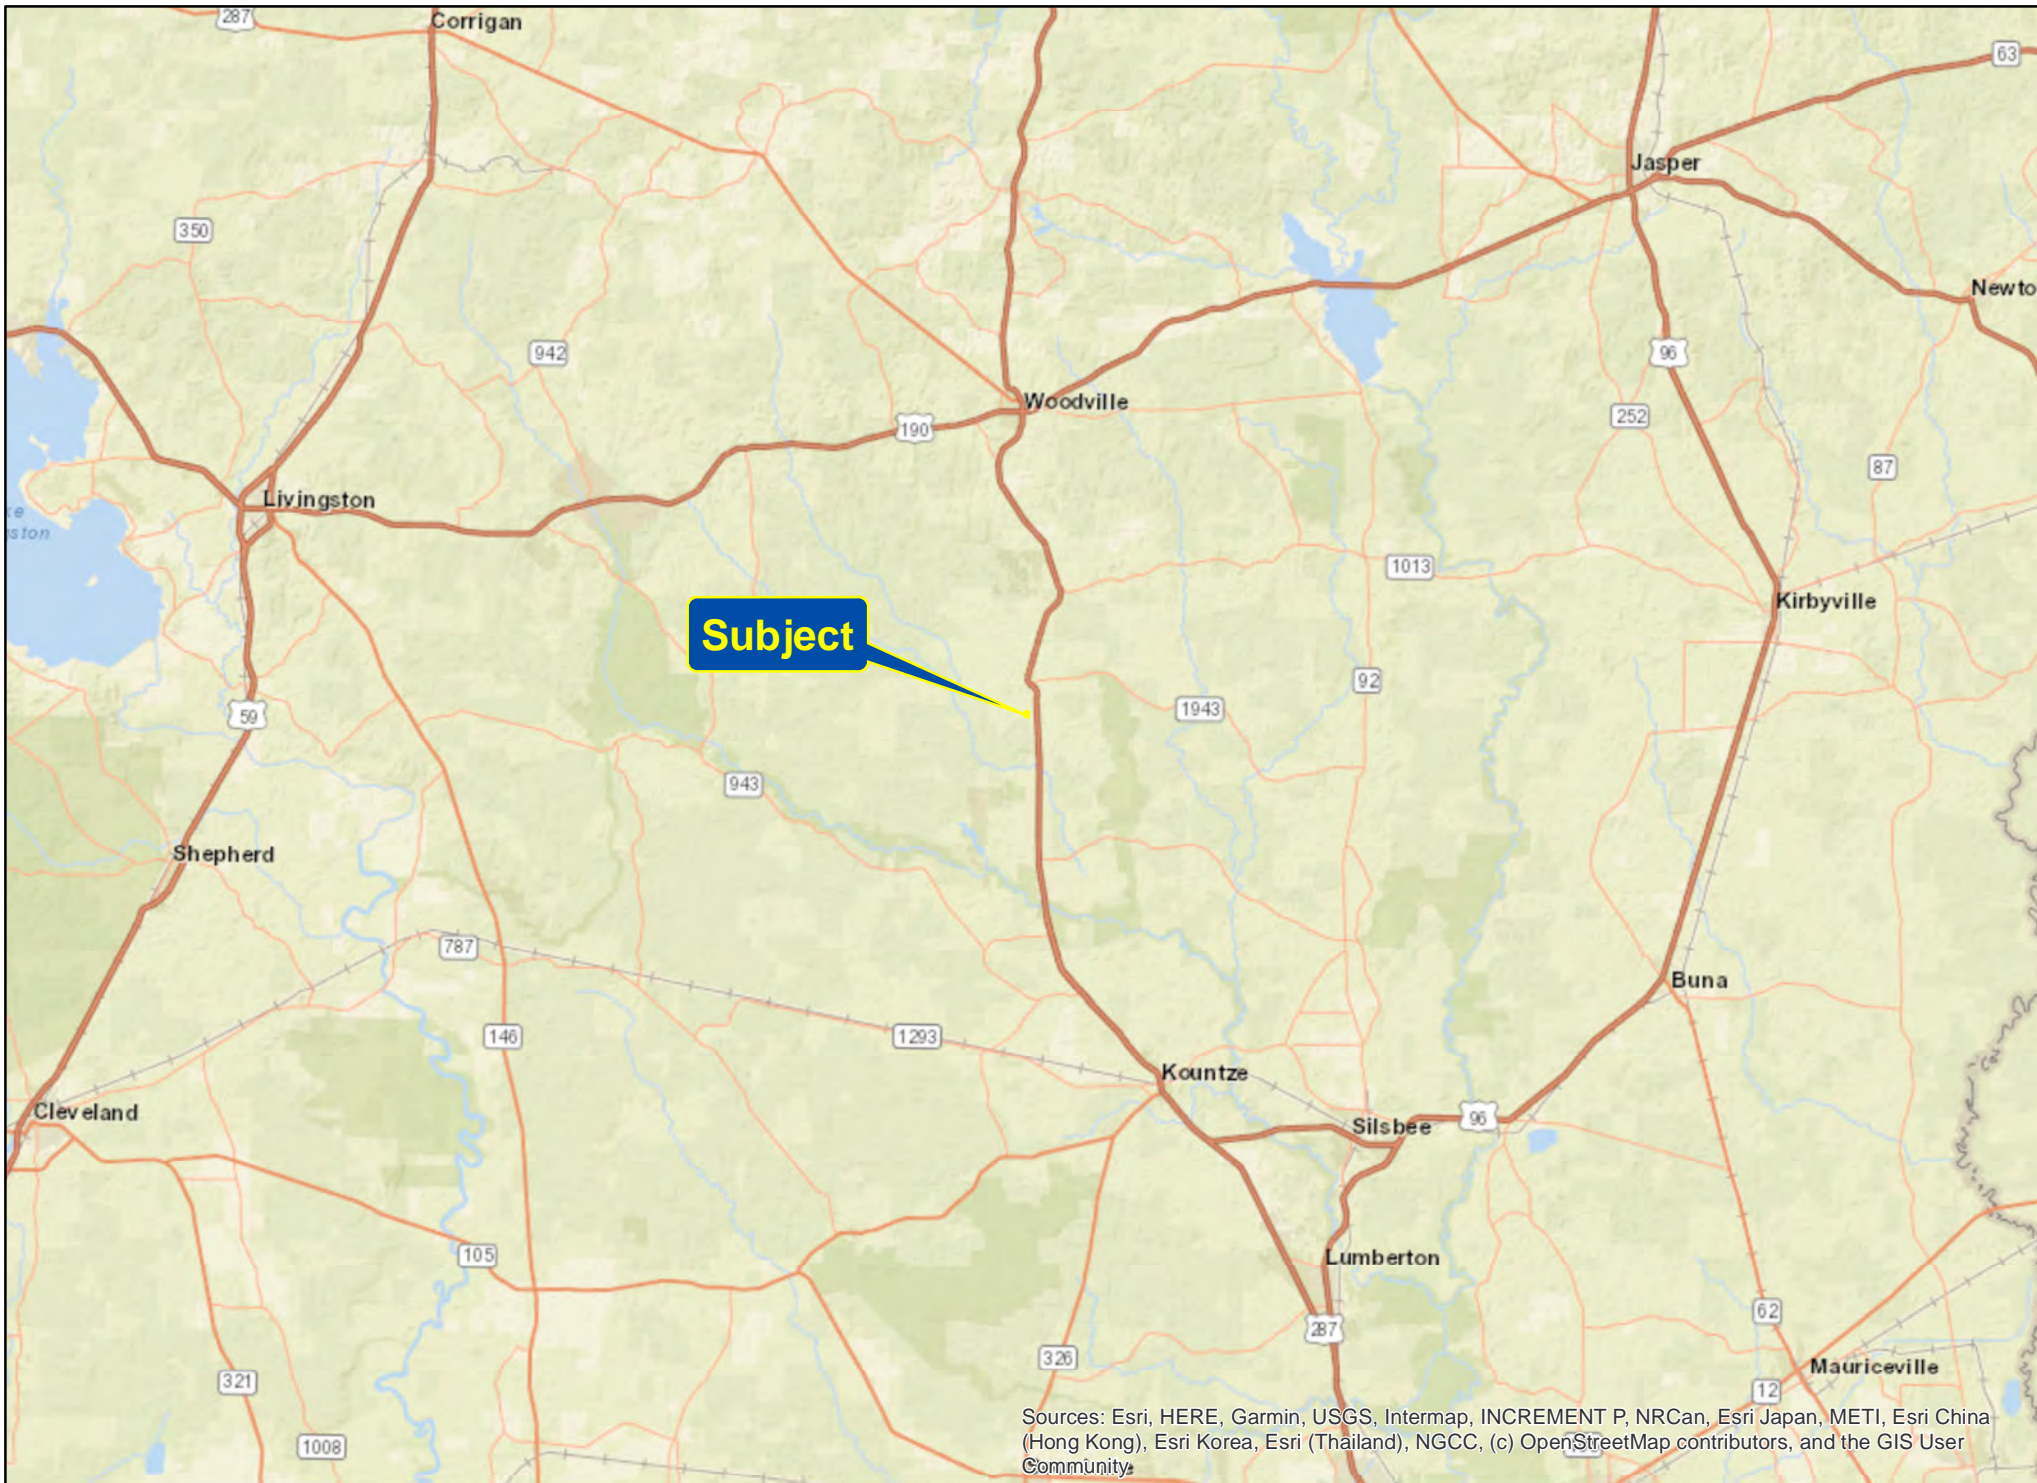

4.9 Acres | County Road 1520 | Tyler Co., TX

For illustration purposes only.

Sources: Esri, HERE, Garmin, USGS, Intermap, INCREMENT P, NRCan, Esri Japan, METI, Esri China (Hong Kong), Esri Korea, Esri (Thailand), NGCC, (c) OpenStreetMap contributors, and the GIS User Community

4.9 Acres | County Road 1520 | Tyler Co., TX

For illustration purposes only.

**Subject**

Sources: Esri, HERE, Garmin, USGS, Intermap, INCREMENT P, NRCan, Esri Japan, METI, Esri China (Hong Kong), Esri Korea, Esri (Thailand), NGCC, (c) OpenStreetMap contributors, and the GIS User Community

**4.9 Acres | County Road 1520 | Tyler Co., TX**

For illustration purposes only.