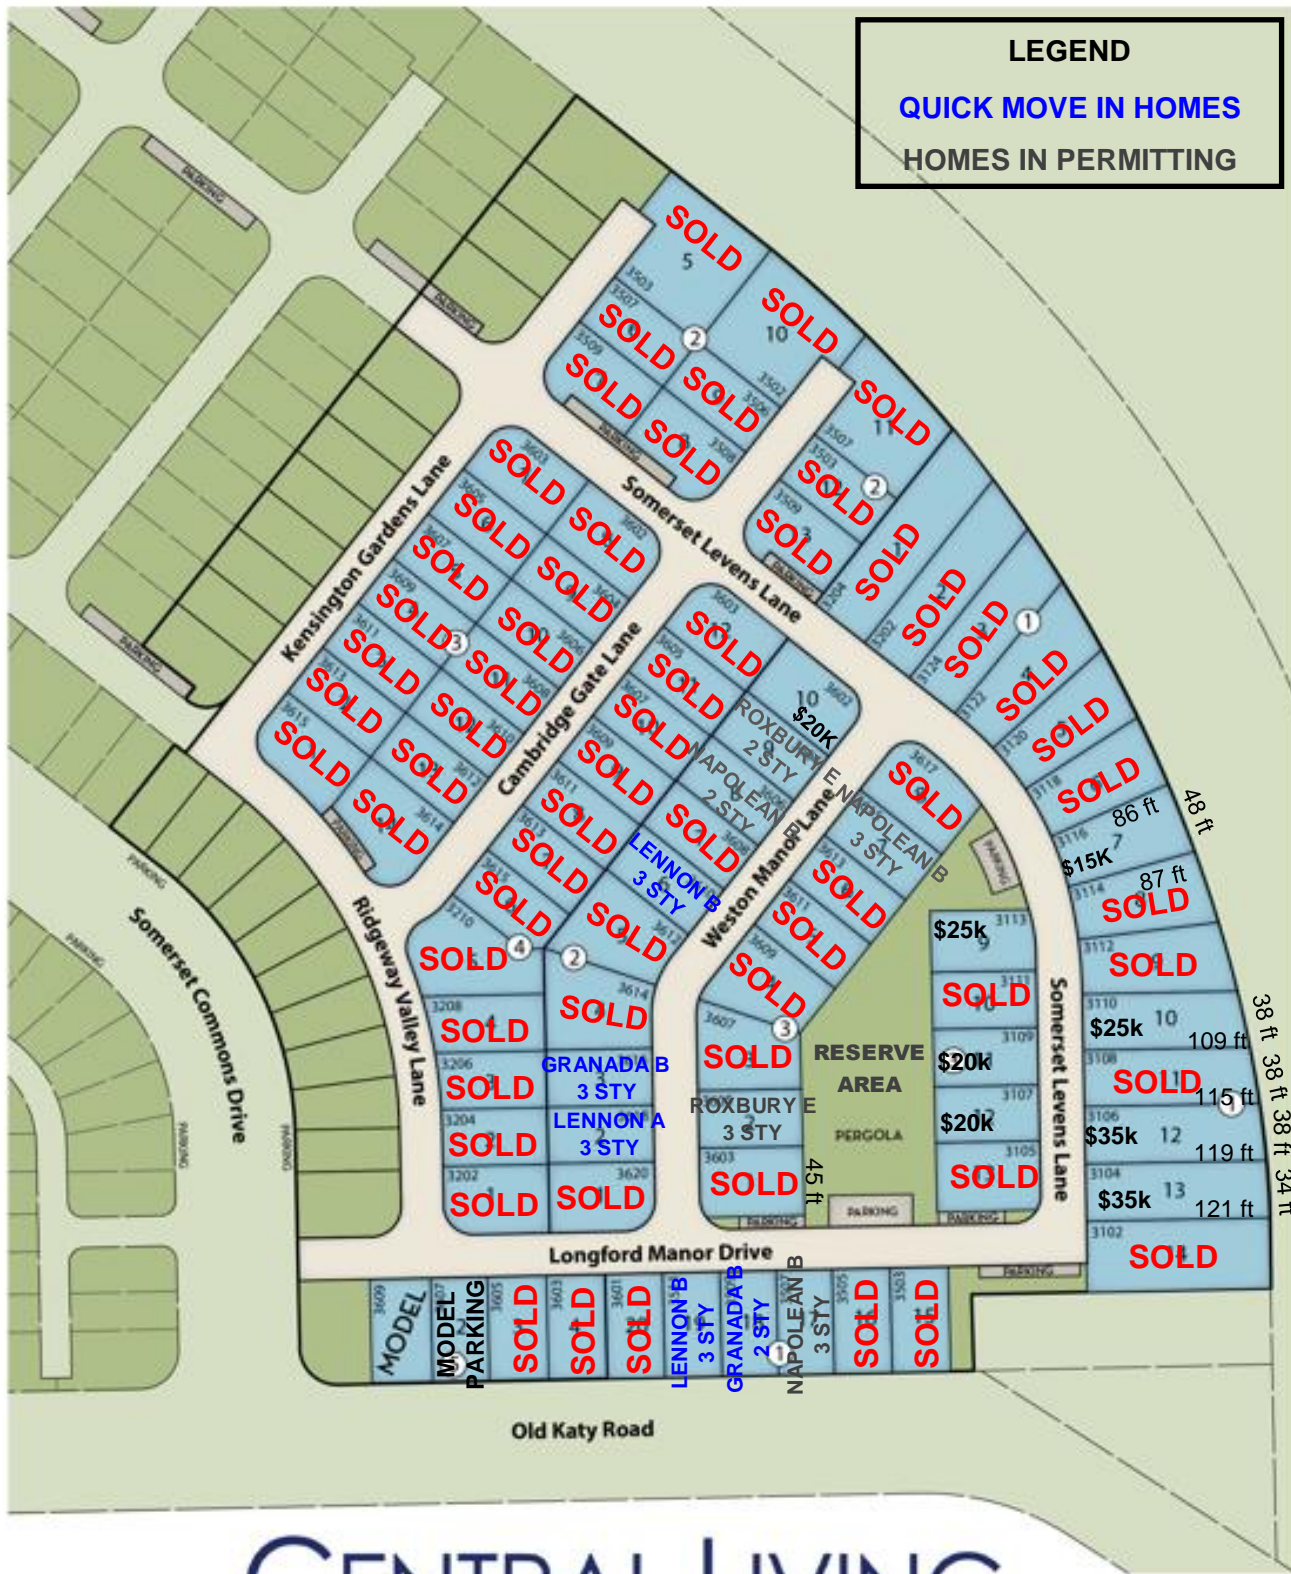

SOMERSET GREEN

CENTRAL LIVING
 by **David Weekley Homes**

Artist's concept only. Rendering subject to change without notice.