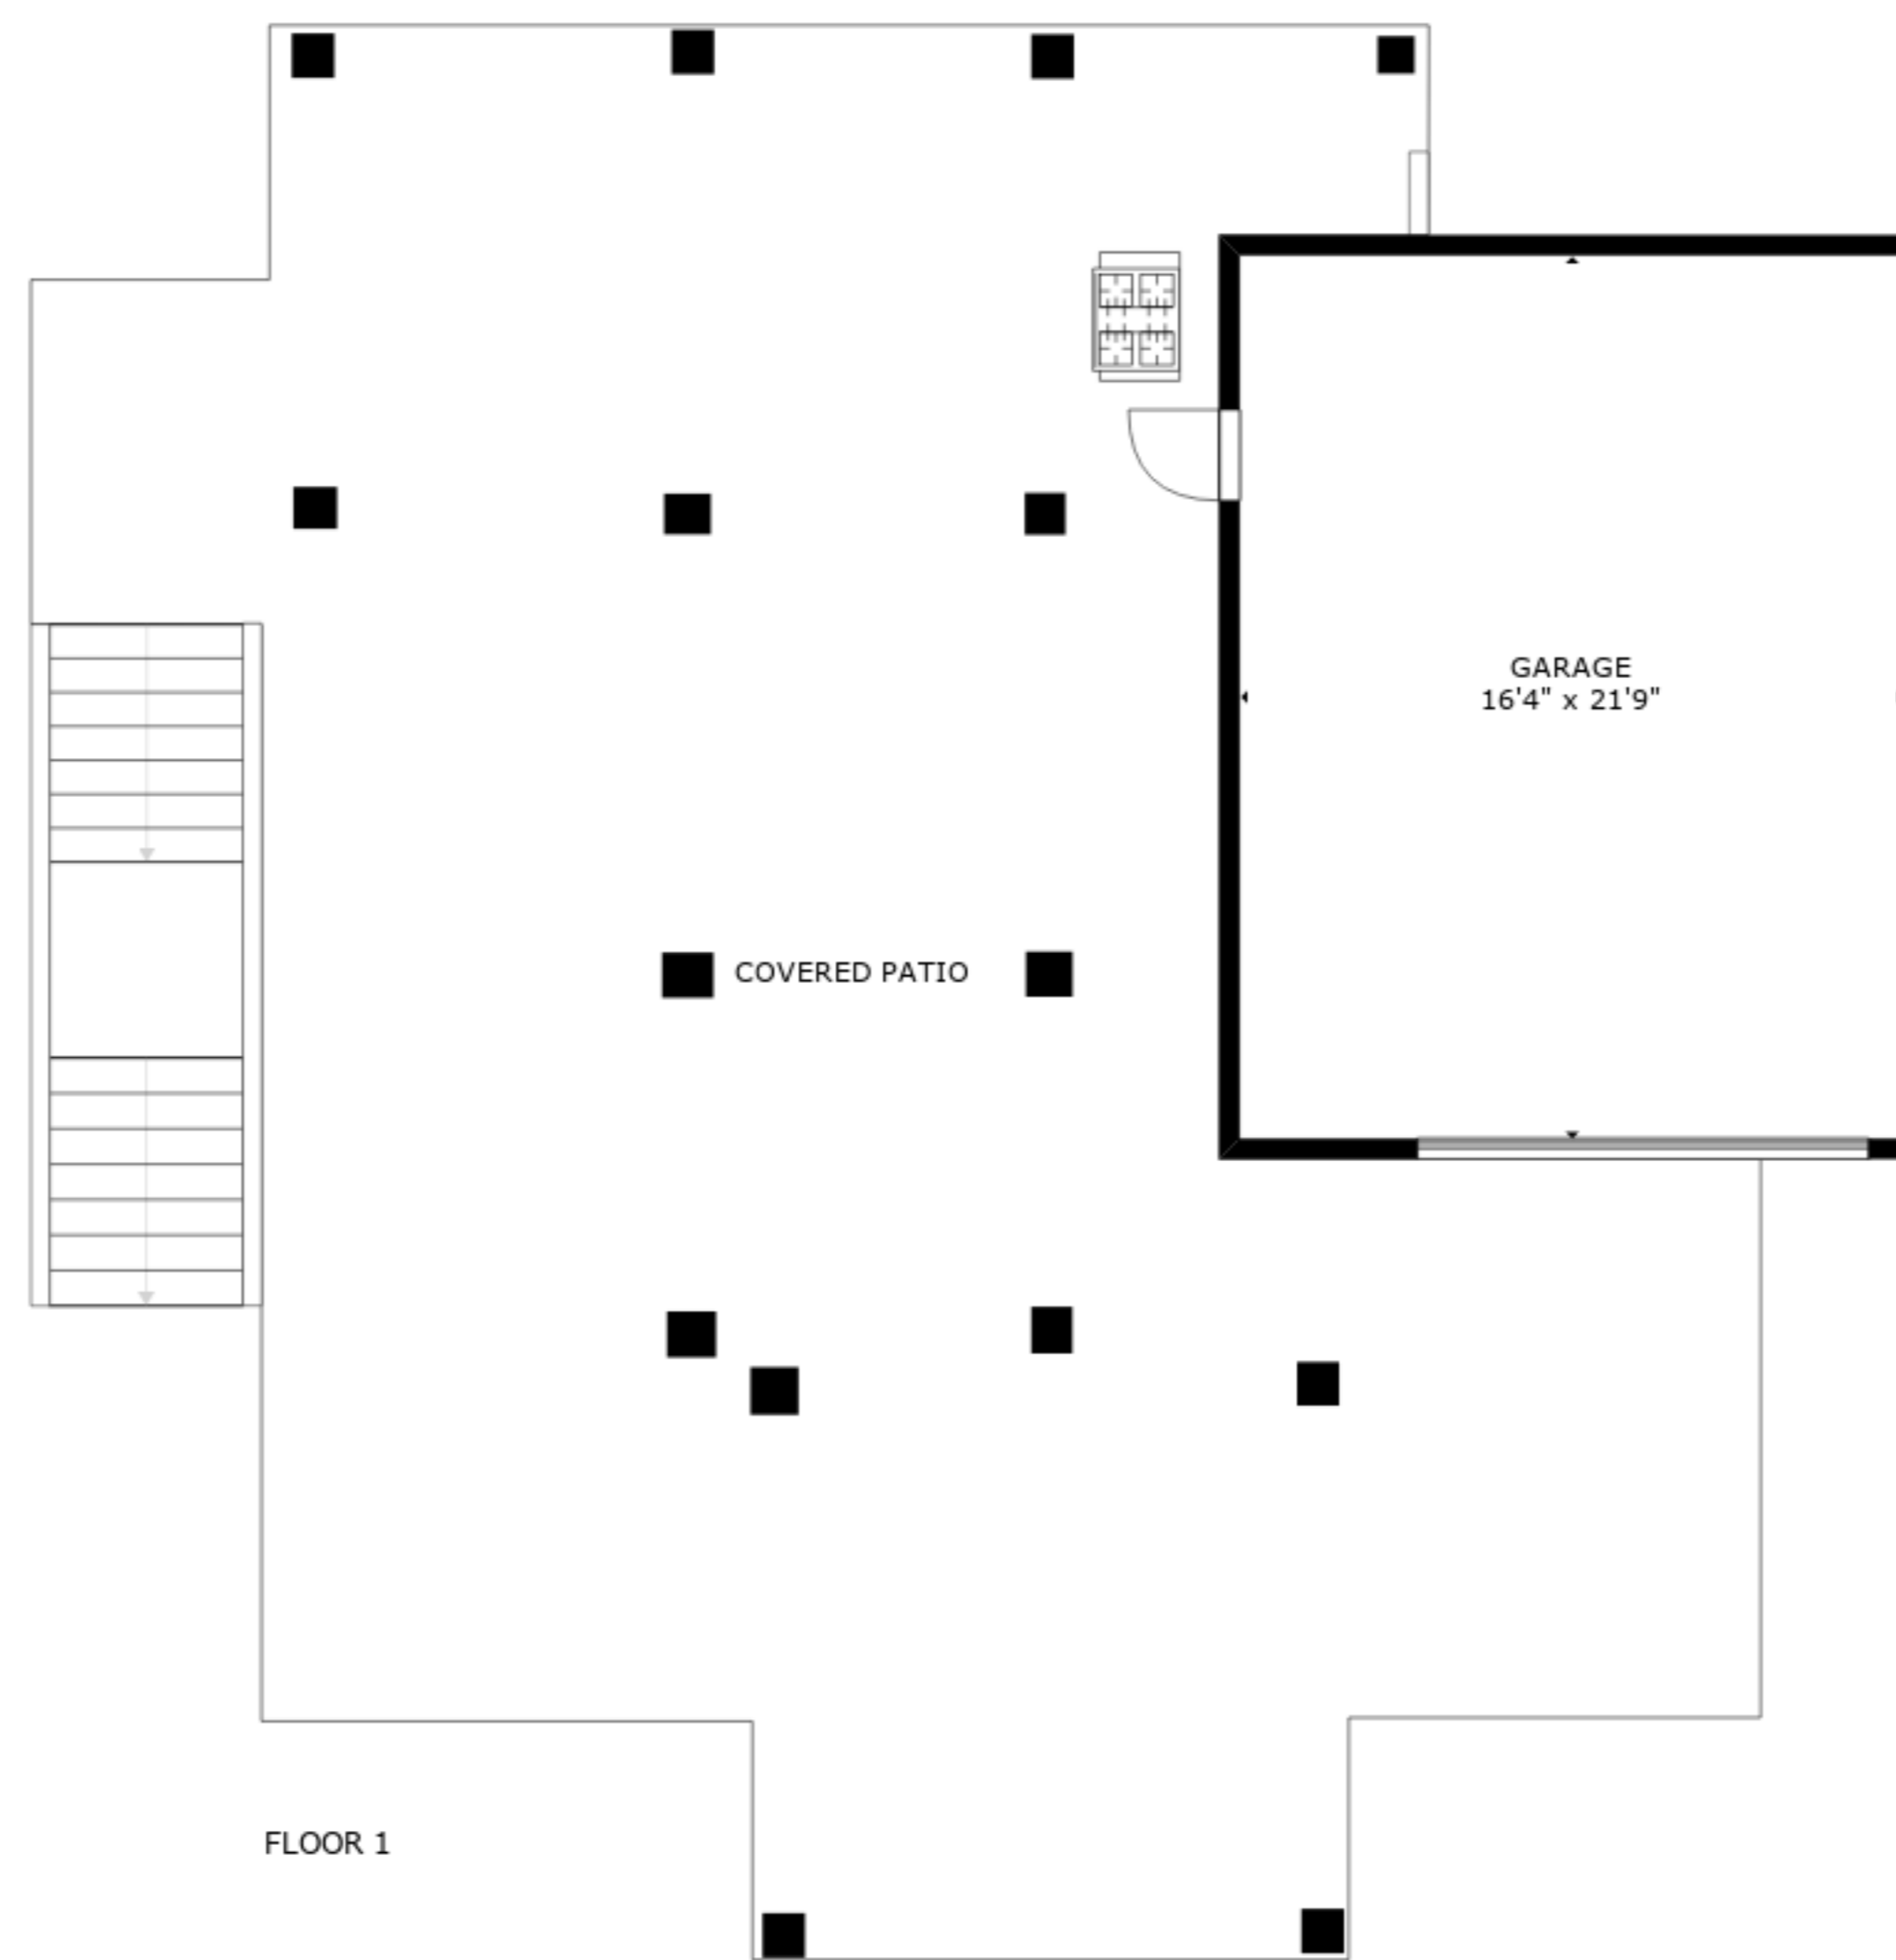

FLOOR 3

FLOOR 1

FLOOR 2

GROSS INTERNAL AREA
 FLOOR 1: 0 sq. ft, FLOOR 2: 1219 sq. ft
 FLOOR 3: 1182 sq. ft, EXCLUDED AREAS:
 GARAGE: 358 sq. ft, PATIO: 1334 sq. ft
 DECK: 563 sq. ft
 TOTAL: 2401 sq. ft

SIZES AND DIMENSIONS ARE APPROXIMATE, ACTUAL MAY VARY.