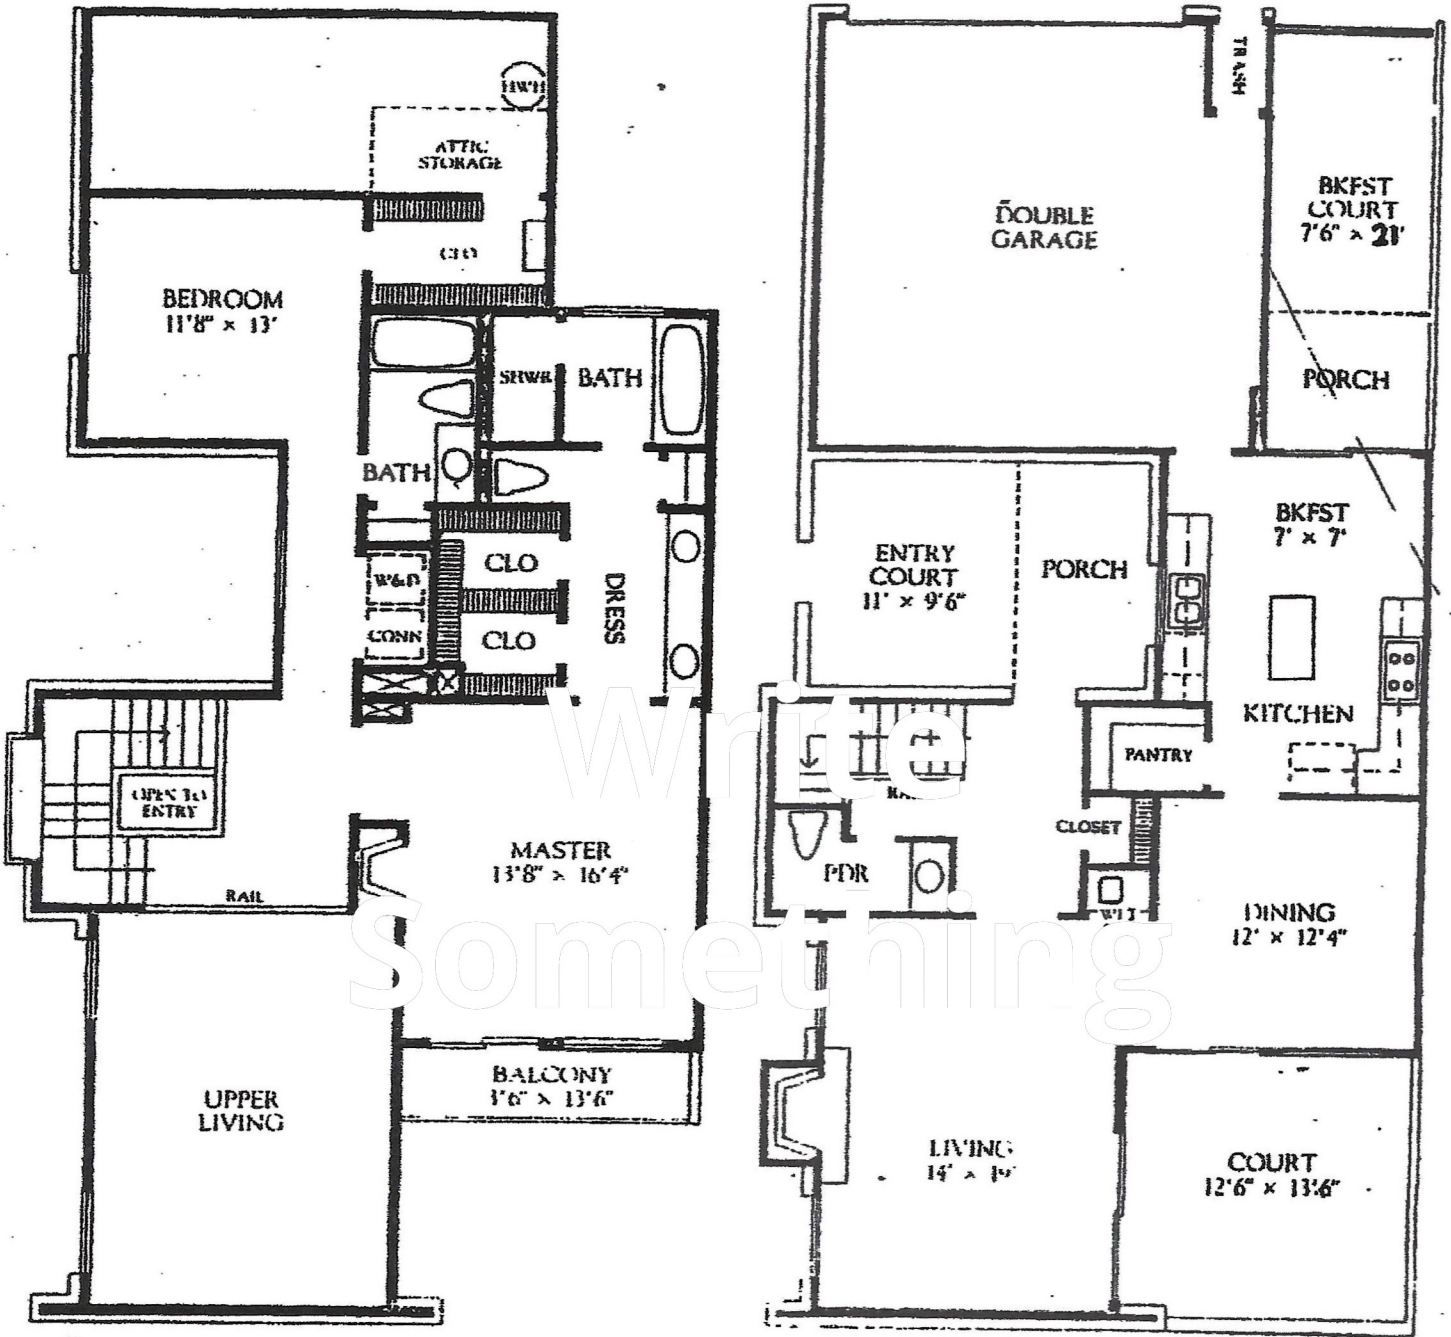

Unit C: 2 Bedroom • 2^{1/2} Bath
 1,867 Square Feet
 Plus: 105 Sq. Ft. Entry Court • 169 Sq. Ft. Courtyard
 128 Sq. Ft. Bkfst Courtyard • 47 Sq. Ft. Balcony • 480 Sq. Ft. Garage

SQUARE FOOTAGES ARE APPROXIMATE