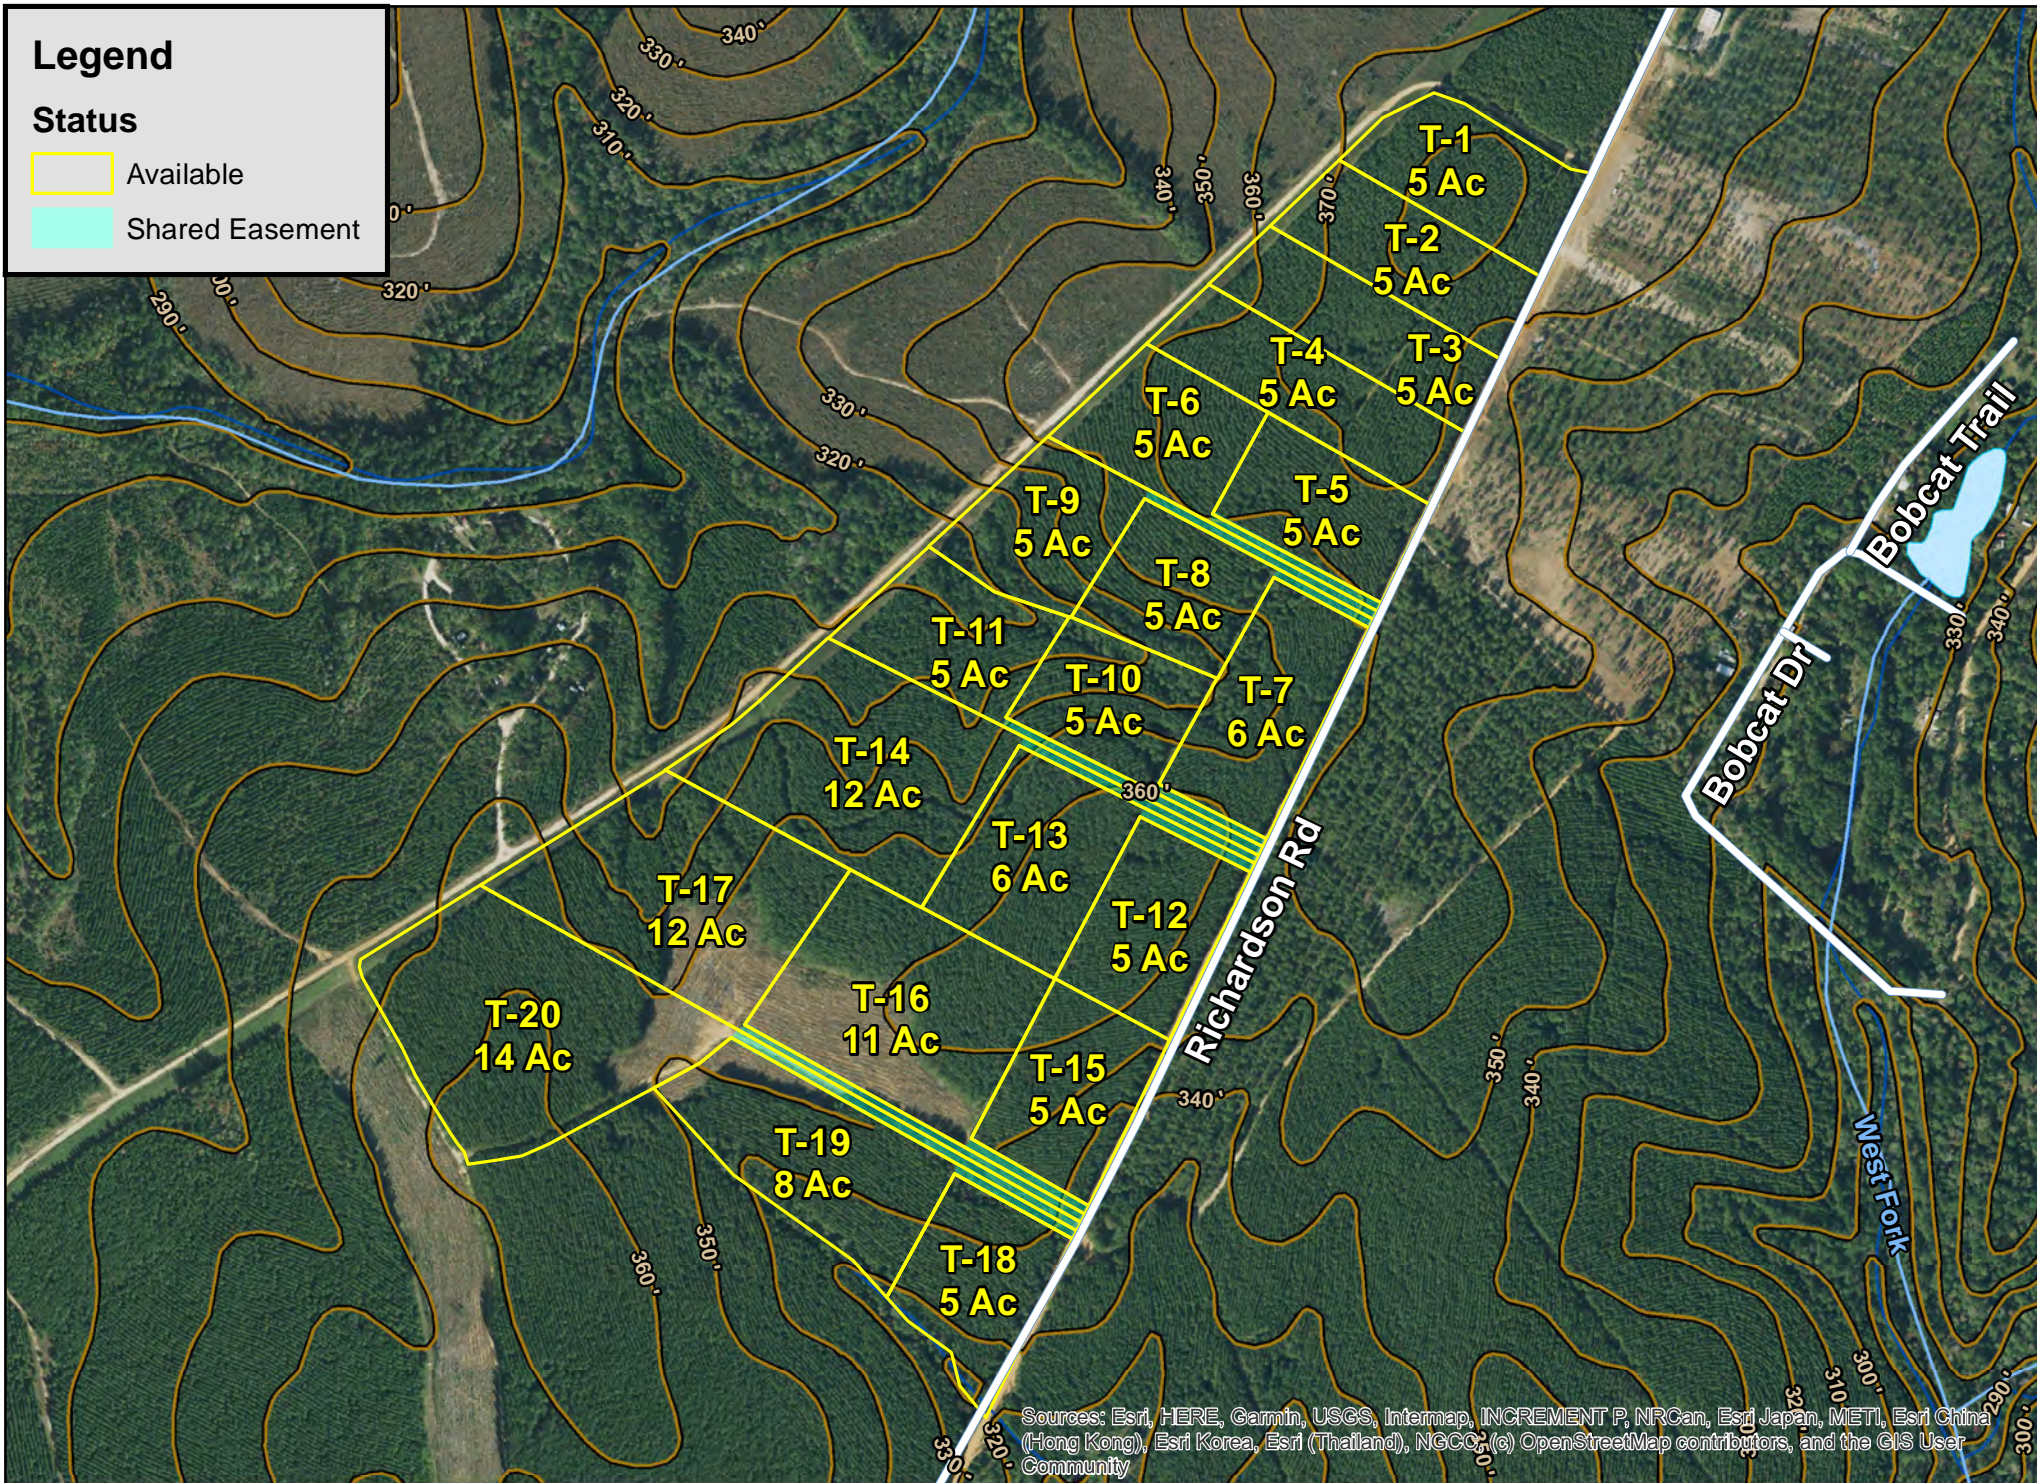

Legend

Status

 Available

 Shared Easement

Sources: Esri, HERE, Garmin, USGS, Intermap, INCREMENT P, NRCan, Esri Japan, METI, Esri China (Hong Kong), Esri Korea, Esri (Thailand), NGCC, (c) OpenStreetMap contributors, and the GIS User Community

Falcone Forest Sec. IV | Richardson Rd. | Polk Co., Texas

For illustration purposes only.