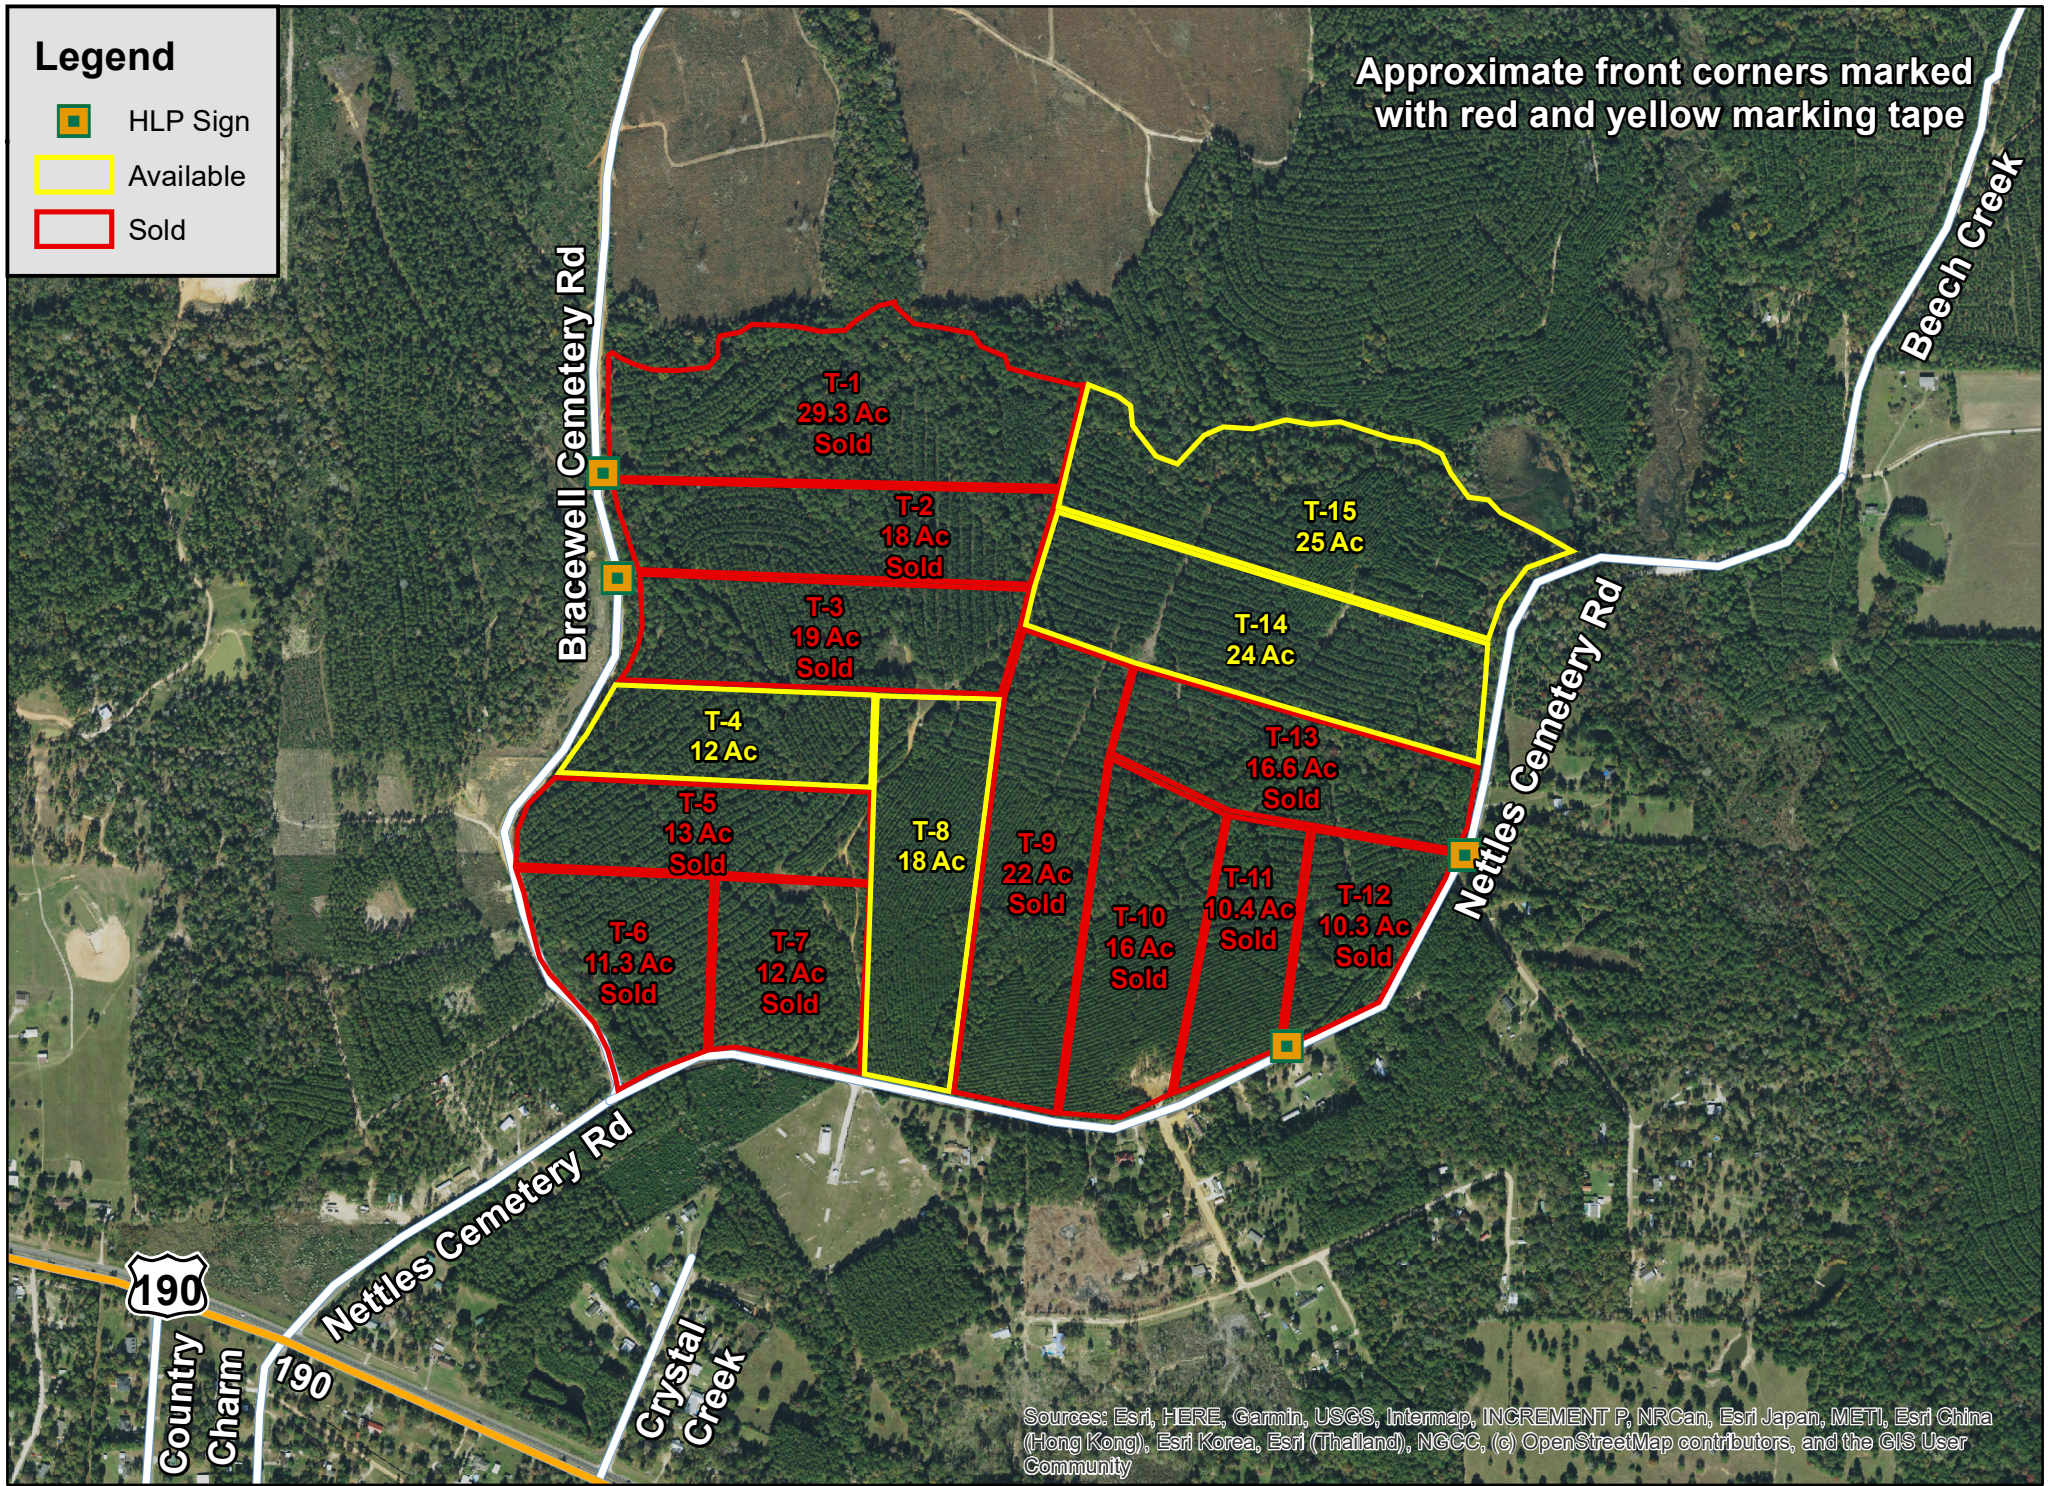

# Legend

-  HLP Sign
-  Available
-  Sold

Approximate front corners marked with red and yellow marking tape

Sources: Esri, HERE, Garmin, USGS, Intermap, INCREMENT P, NRCan, Esri Japan, METI, Esri China (Hong Kong), Esri Korea, Esri (Thailand), NGCC, (c) OpenStreetMap contributors, and the GIS User Community

Nettles Cemetery Rd. | Polk Co., TX

For illustration purposes only.