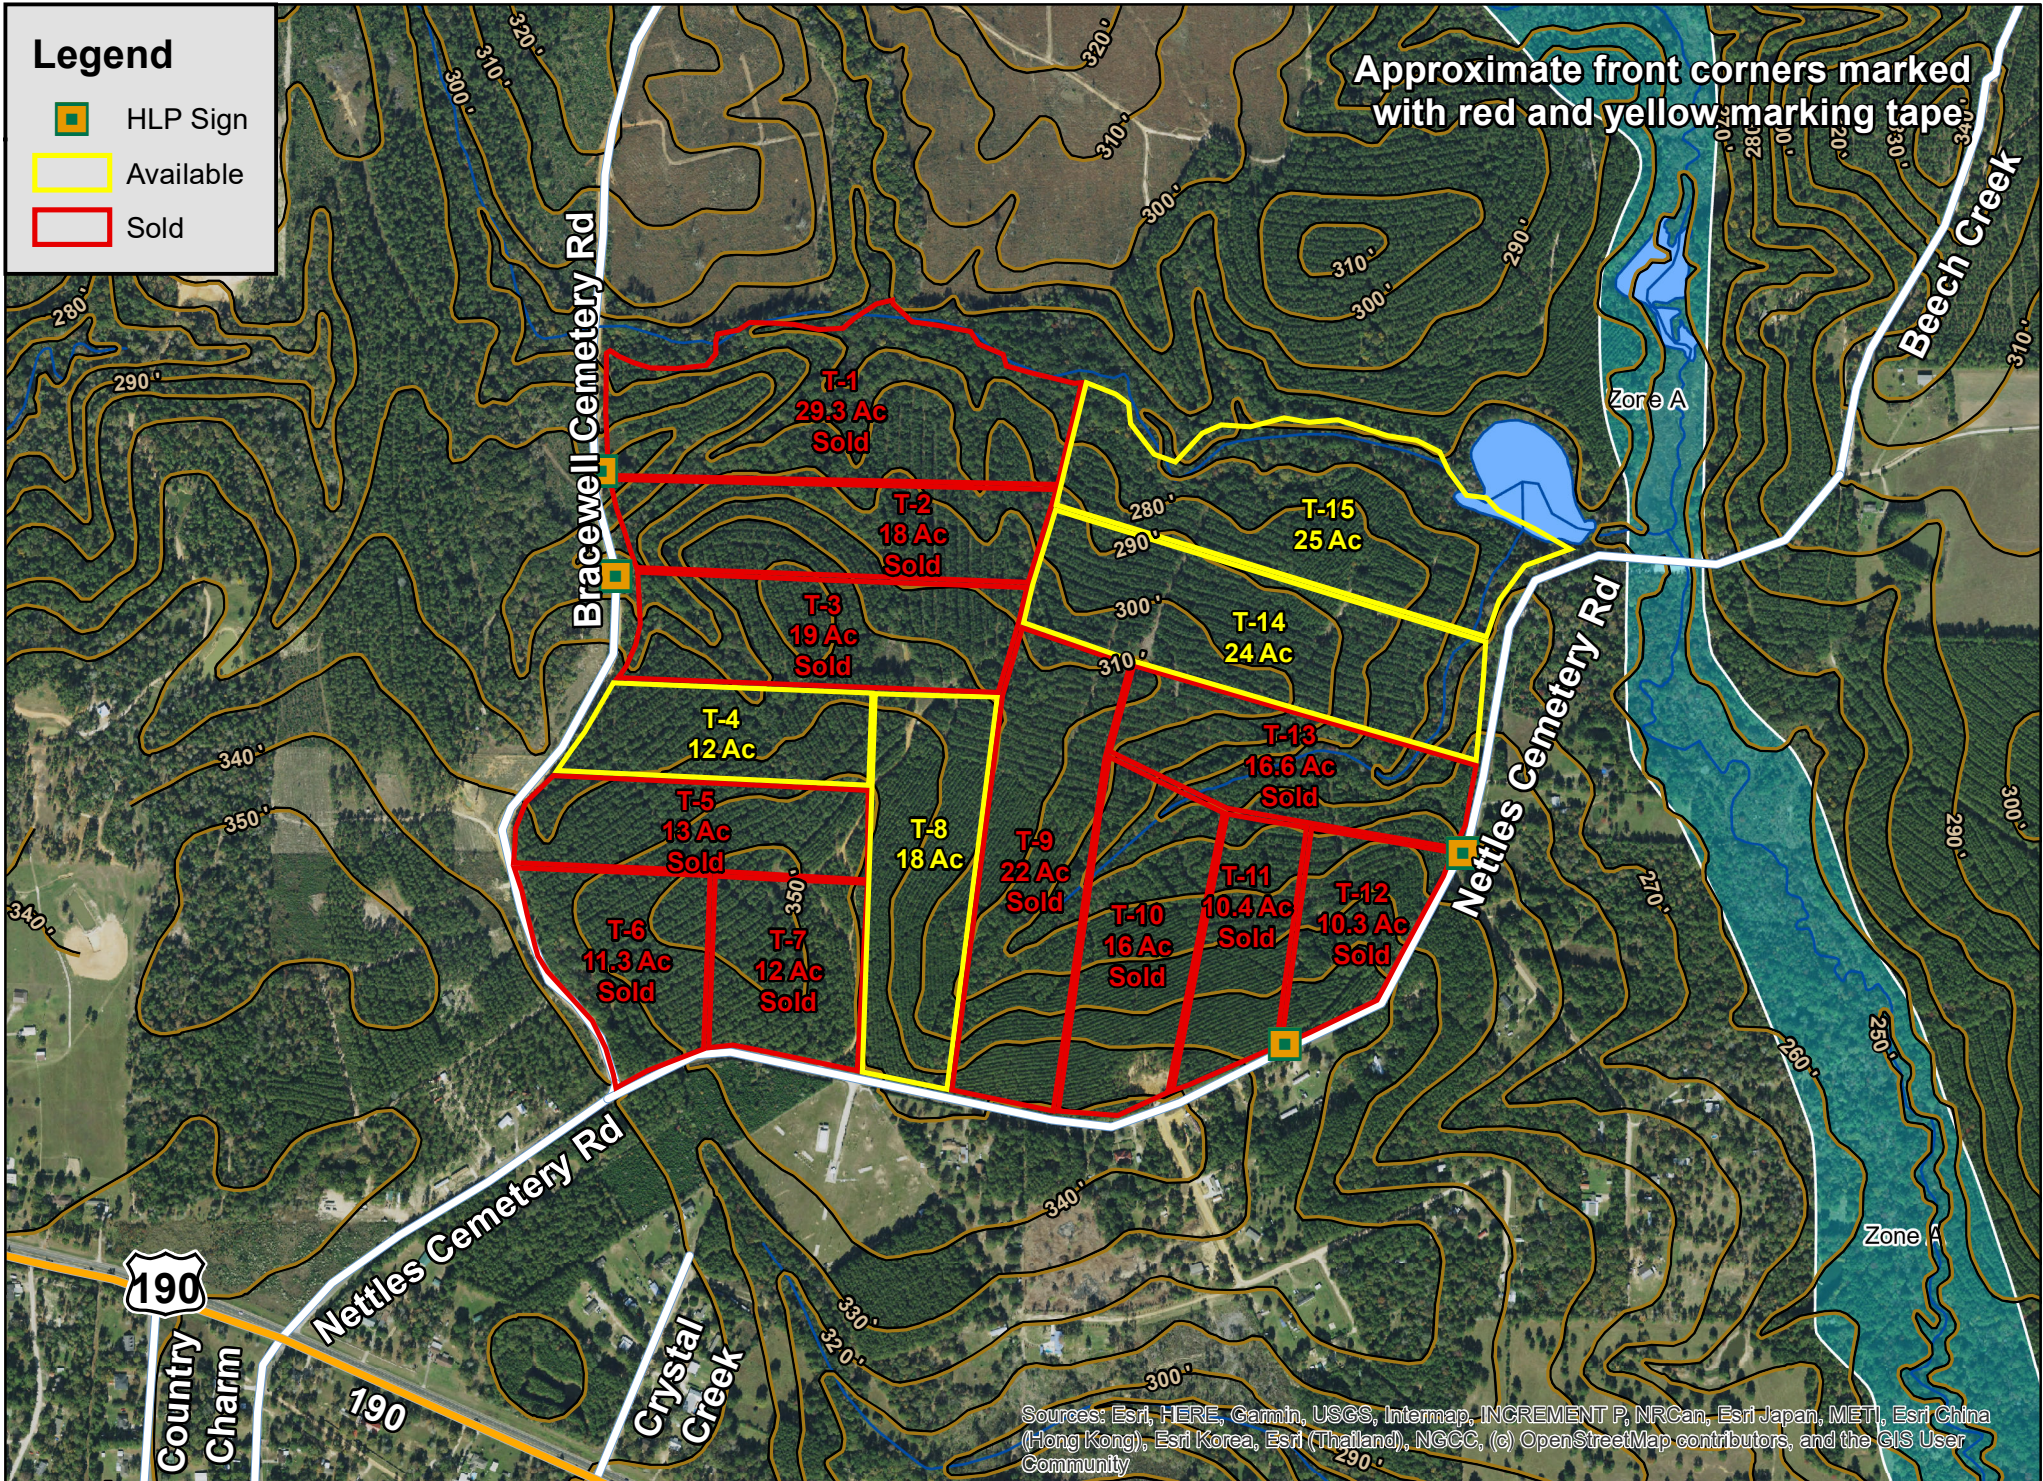

Legend

-  HLP Sign
-  Available
-  Sold

Approximate front corners marked with red and yellow marking tape

Sources: Esri, HERE, Garmin, USGS, Intermap, INCREMENT P, NRCan, Esri Japan, METI, Esri China (Hong Kong), Esri Korea, Esri (Thailand), NGCC, (c) OpenStreetMap contributors, and the GIS User Community

Nettles Cemetery Rd. | Polk Co., TX

For illustration purposes only.