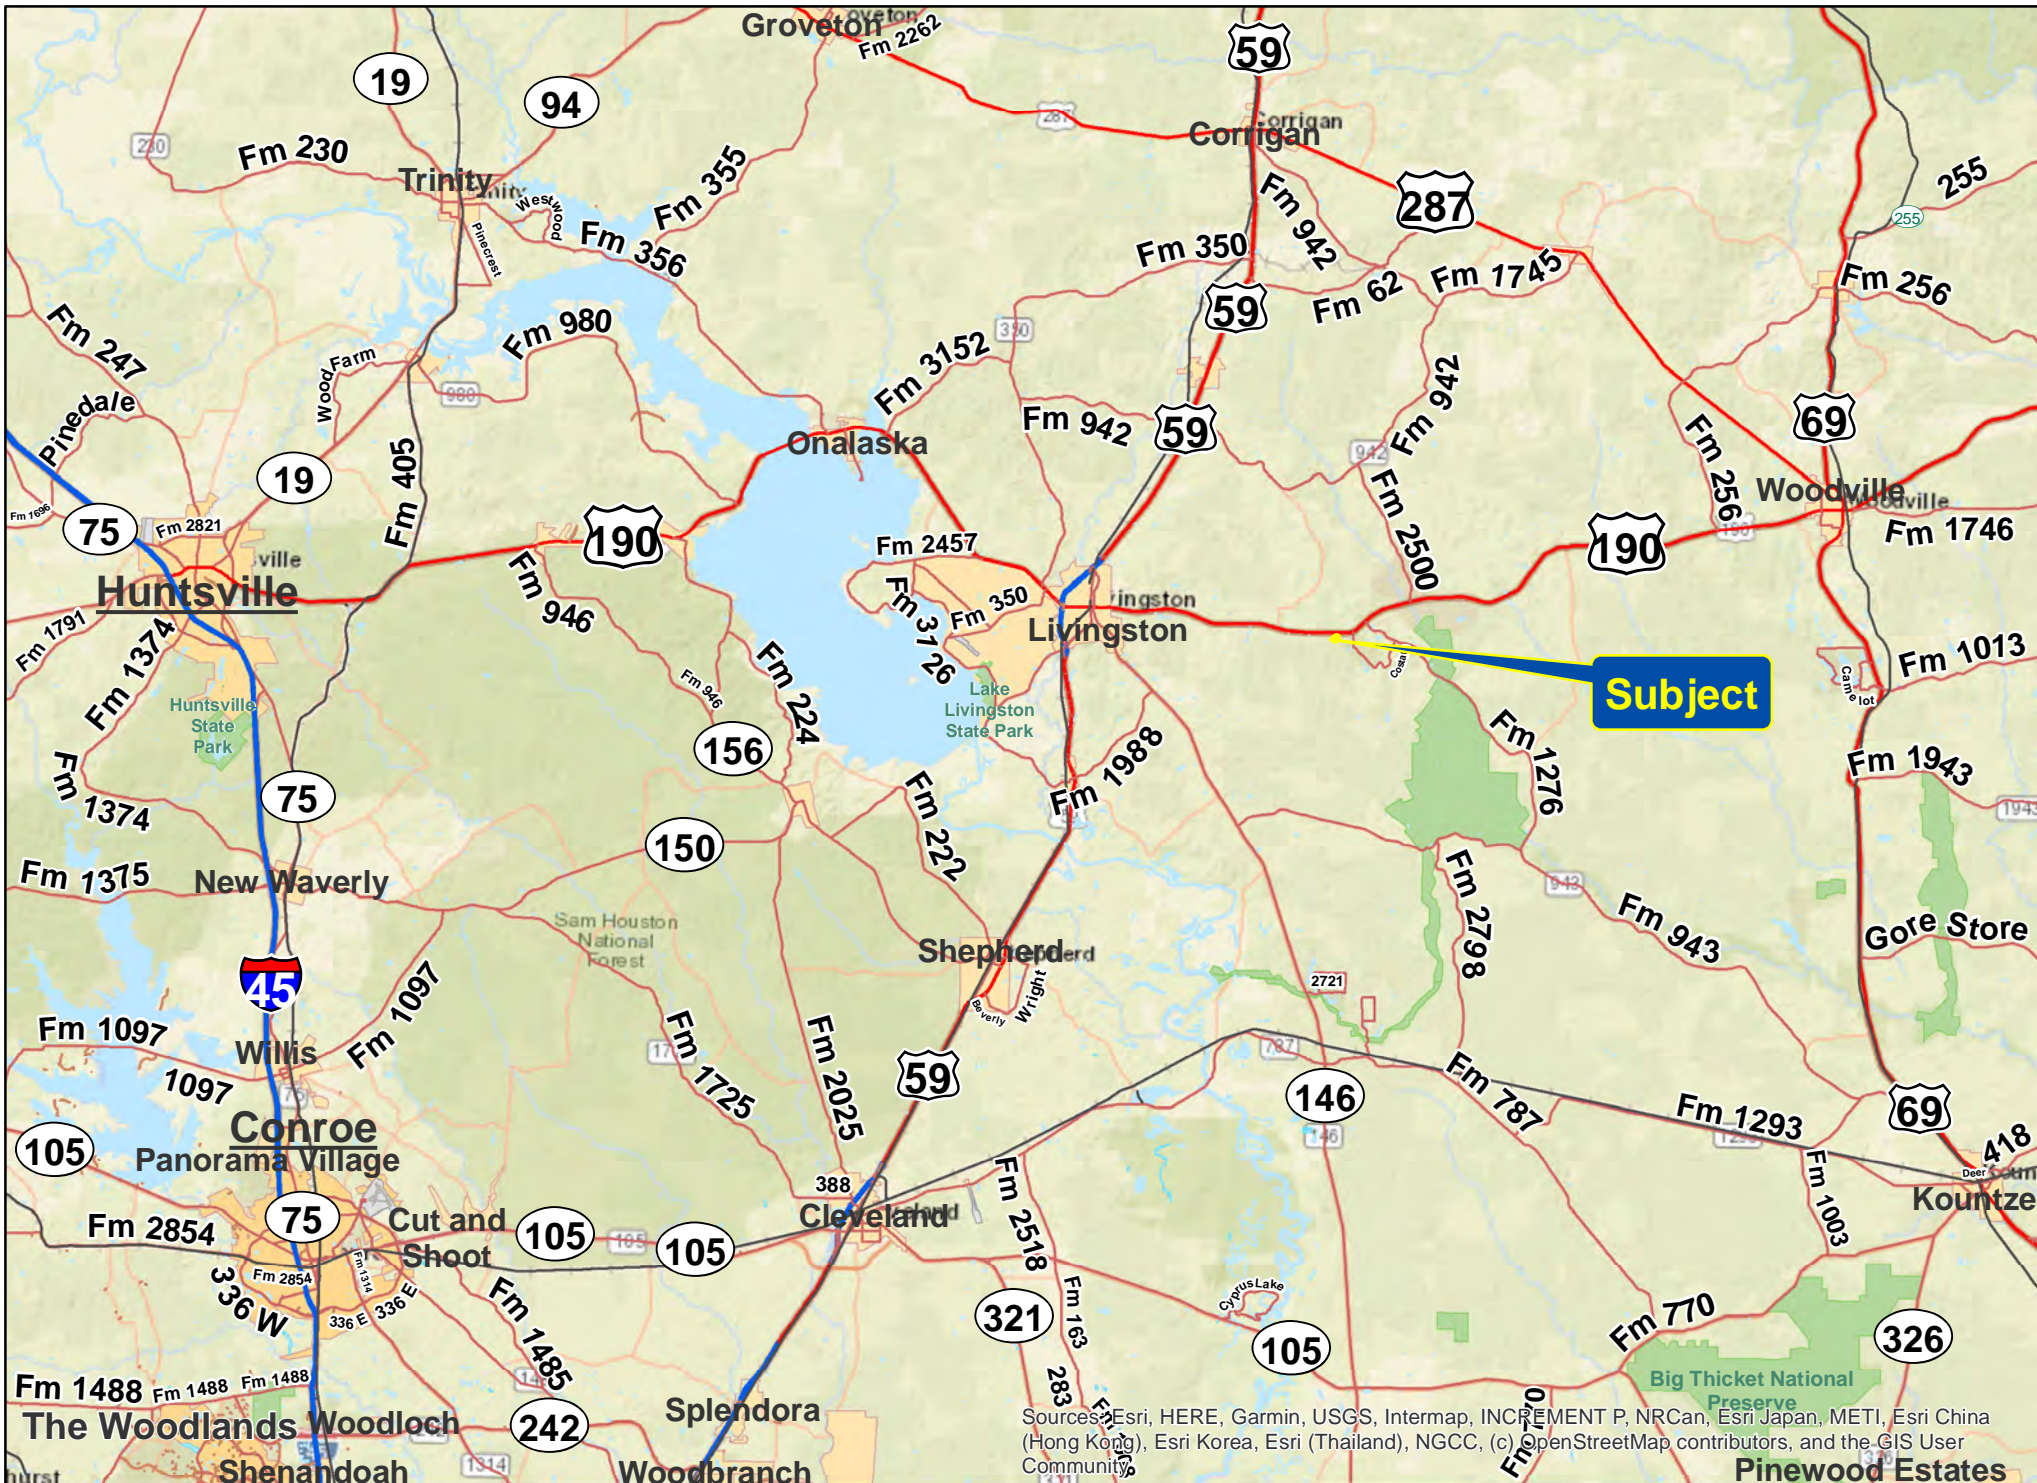

Falcone Forest | Section IV | Polk Co., Texas

For illustration purposes only.

**Subject**

Sources: Esri, HERE, Garmin, USGS, Intermap, INCREMENT P, NRCan, Esri Japan, METI, Esri China (Hong Kong), Esri Korea, Esri (Thailand), NGCC, (c) OpenStreetMap contributors, and the GIS User Community

Falcone Forest | Section IV | Polk Co., Texas

For illustration purposes only.

Sources: Esri, HERE, Garmin, USGS, Intermap, INCREMENT P, NRCan, Esri Japan, METI, Esri China (Hong Kong), Esri Korea, Esri (Thailand), NGCC, (c) OpenStreetMap contributors, and the GIS User Community