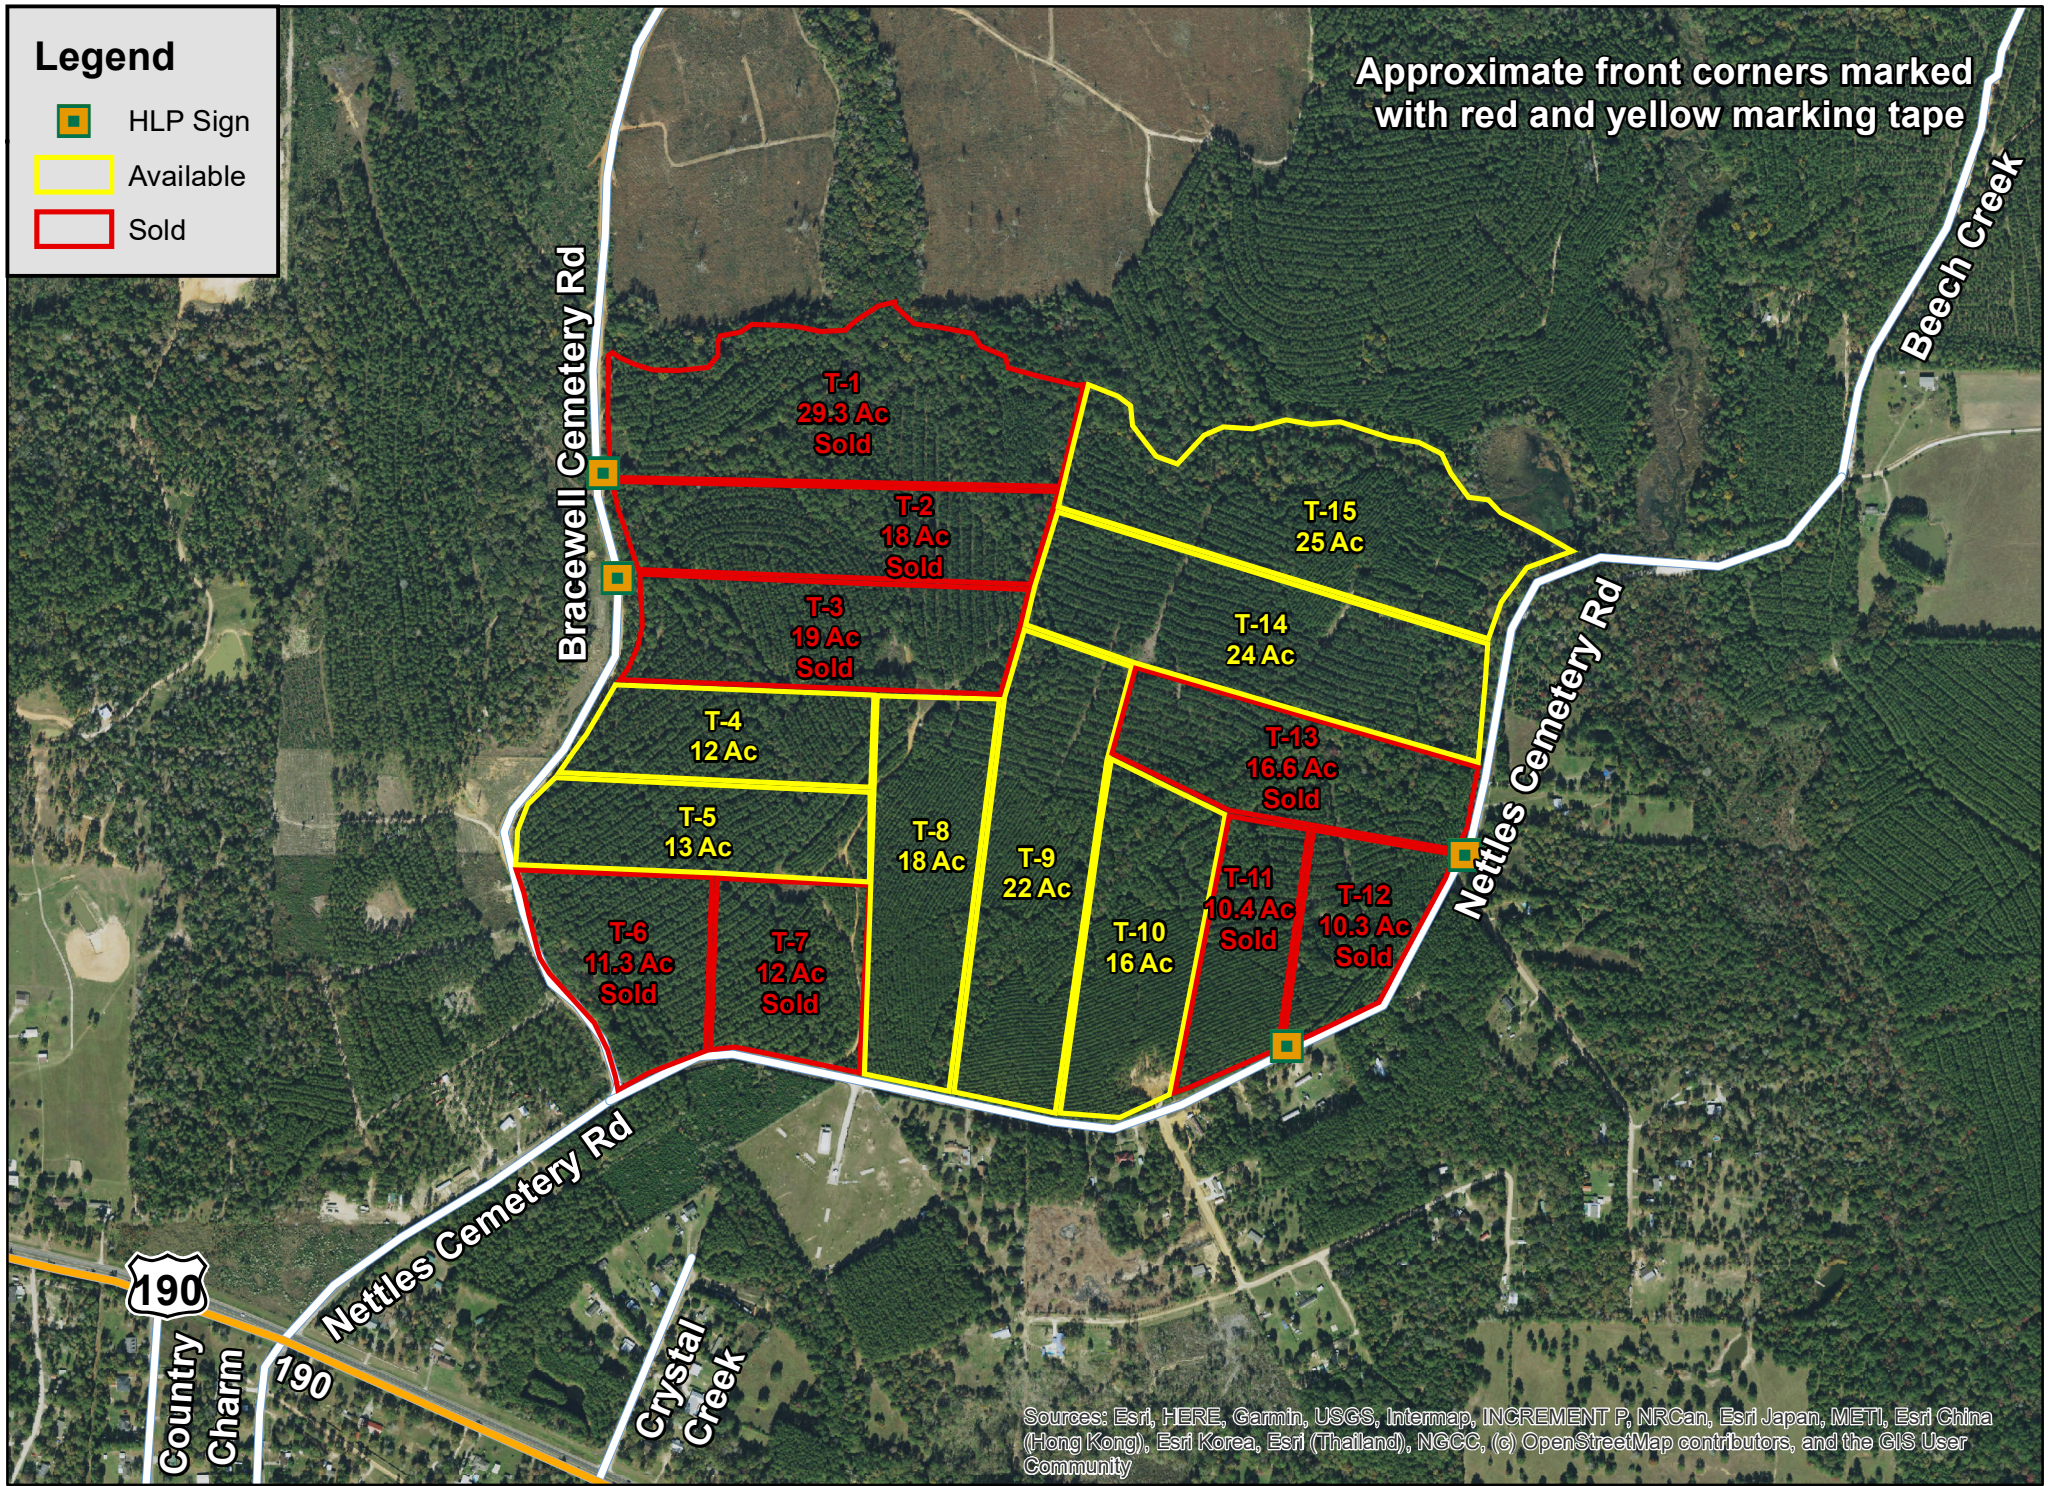

Legend

-  HLP Sign
-  Available
-  Sold

Approximate front corners marked with red and yellow marking tape

Sources: Esri, HERE, Garmin, USGS, Intermap, INCREMENT P, NRCan, Esri Japan, METI, Esri China (Hong Kong), Esri Korea, Esri (Thailand), NGCC, (c) OpenStreetMap contributors, and the GIS User Community

Nettles Cemetery Rd. | Polk Co., TX

For illustration purposes only.