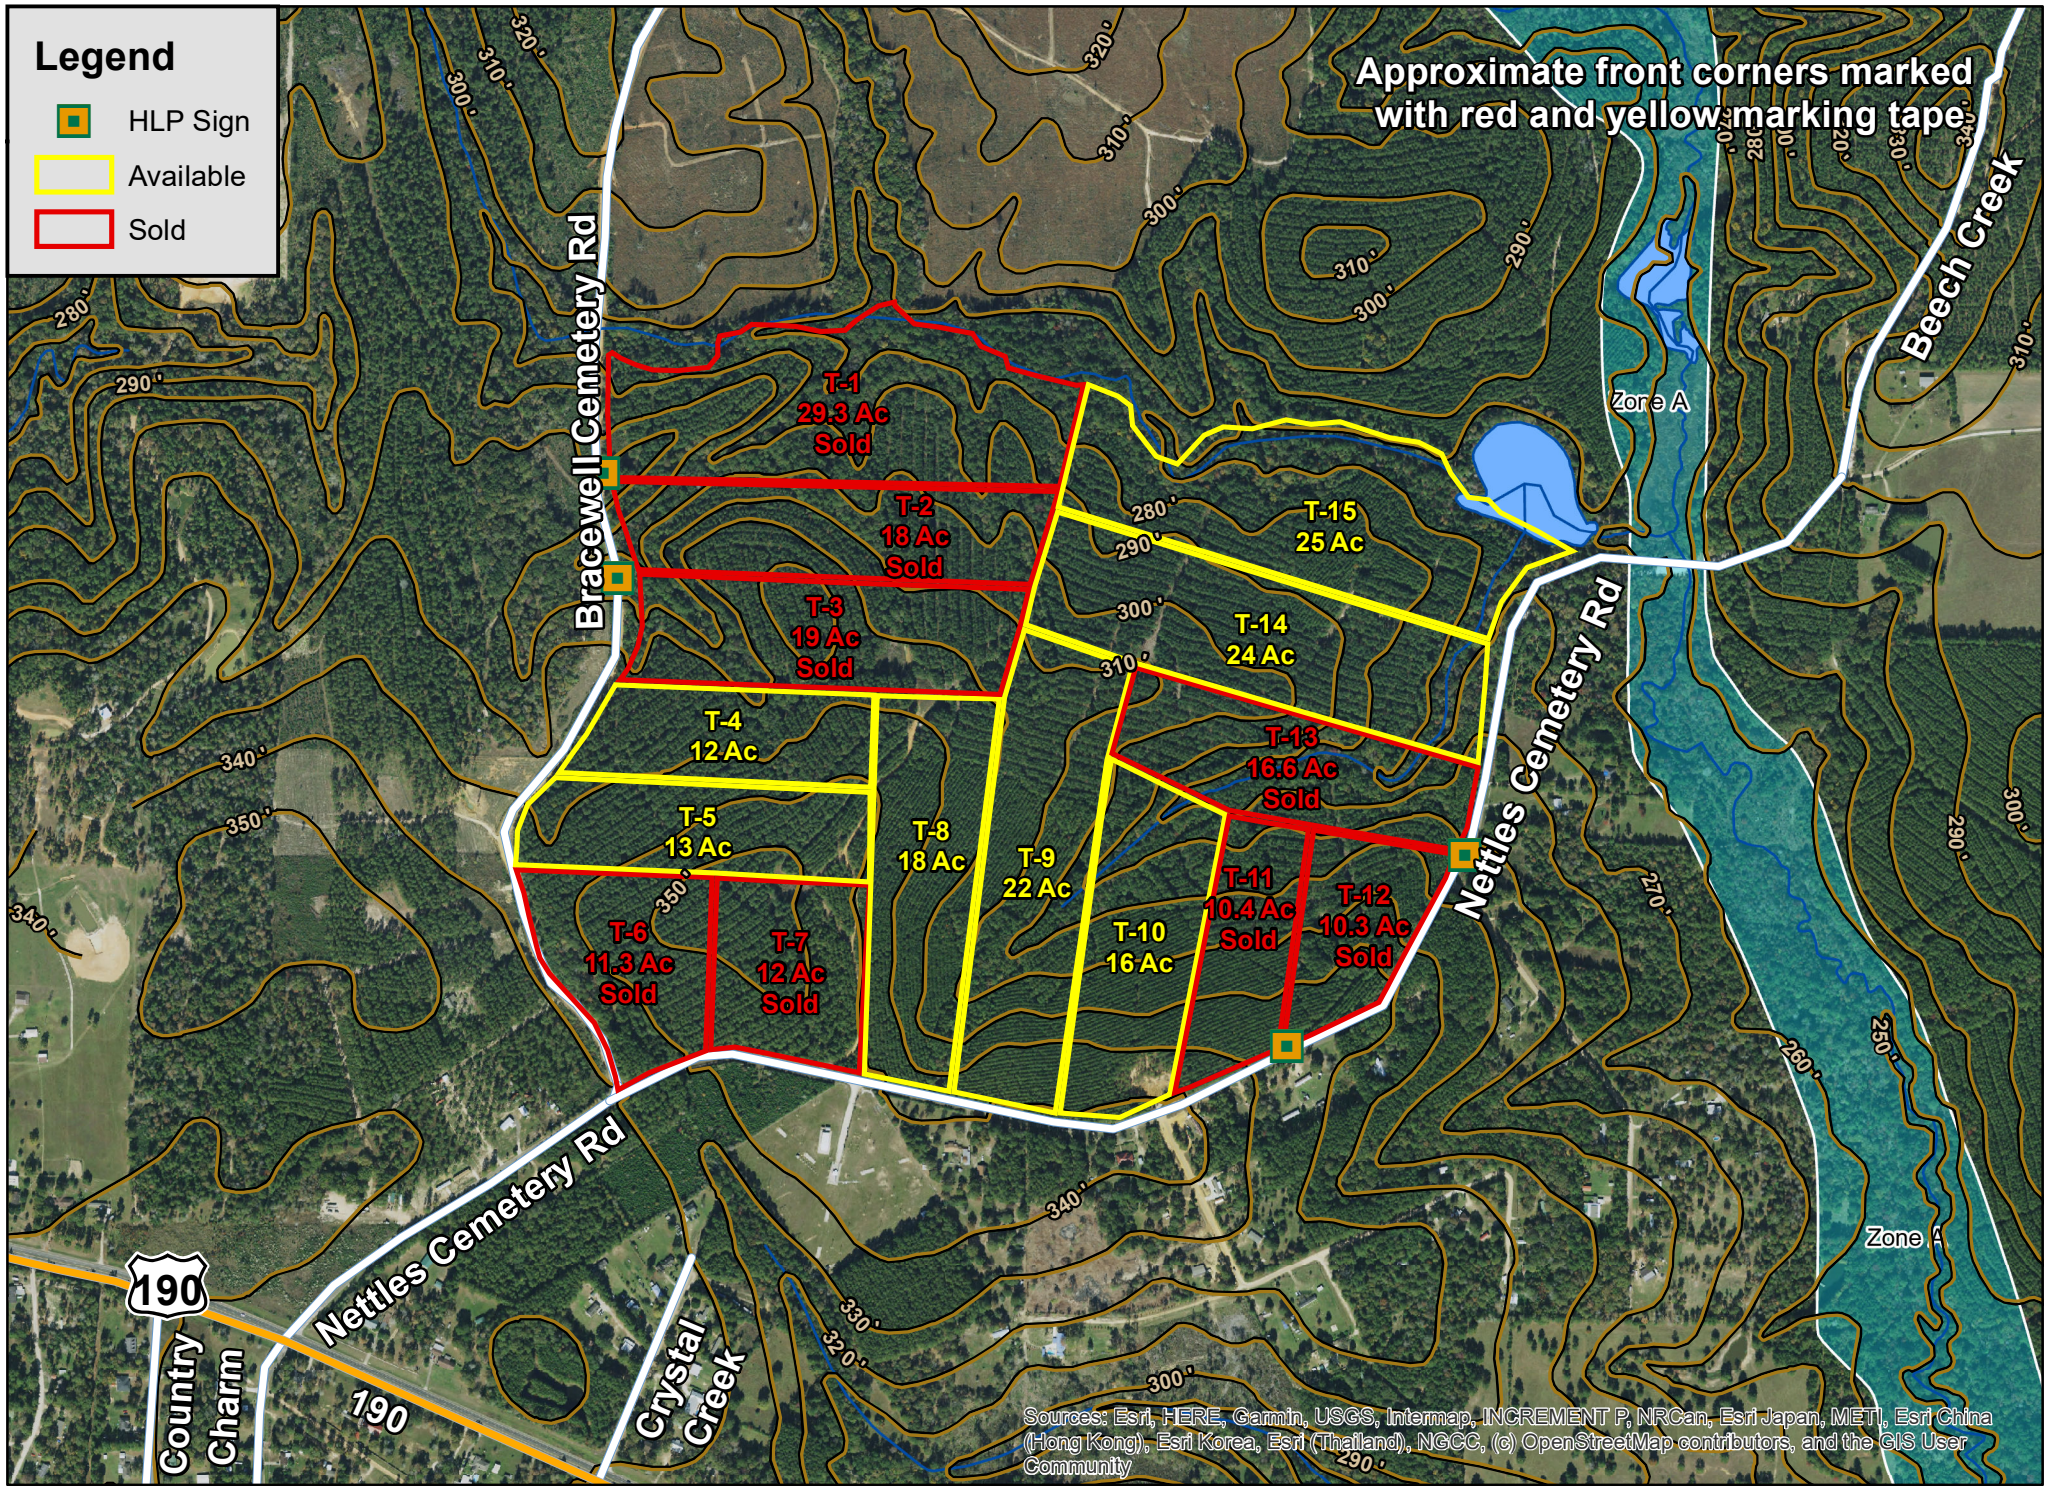

# Legend

-  HLP Sign
-  Available
-  Sold

Approximate front corners marked with red and yellow marking tape

Sources: Esri, HERE, Garmin, USGS, Intermap, INCREMENT P, NRCan, Esri Japan, METI, Esri China (Hong Kong), Esri Korea, Esri (Thailand), NGCC, (c) OpenStreetMap contributors, and the GIS User Community

Nettles Cemetery Rd. | Polk Co., TX

For illustration purposes only.