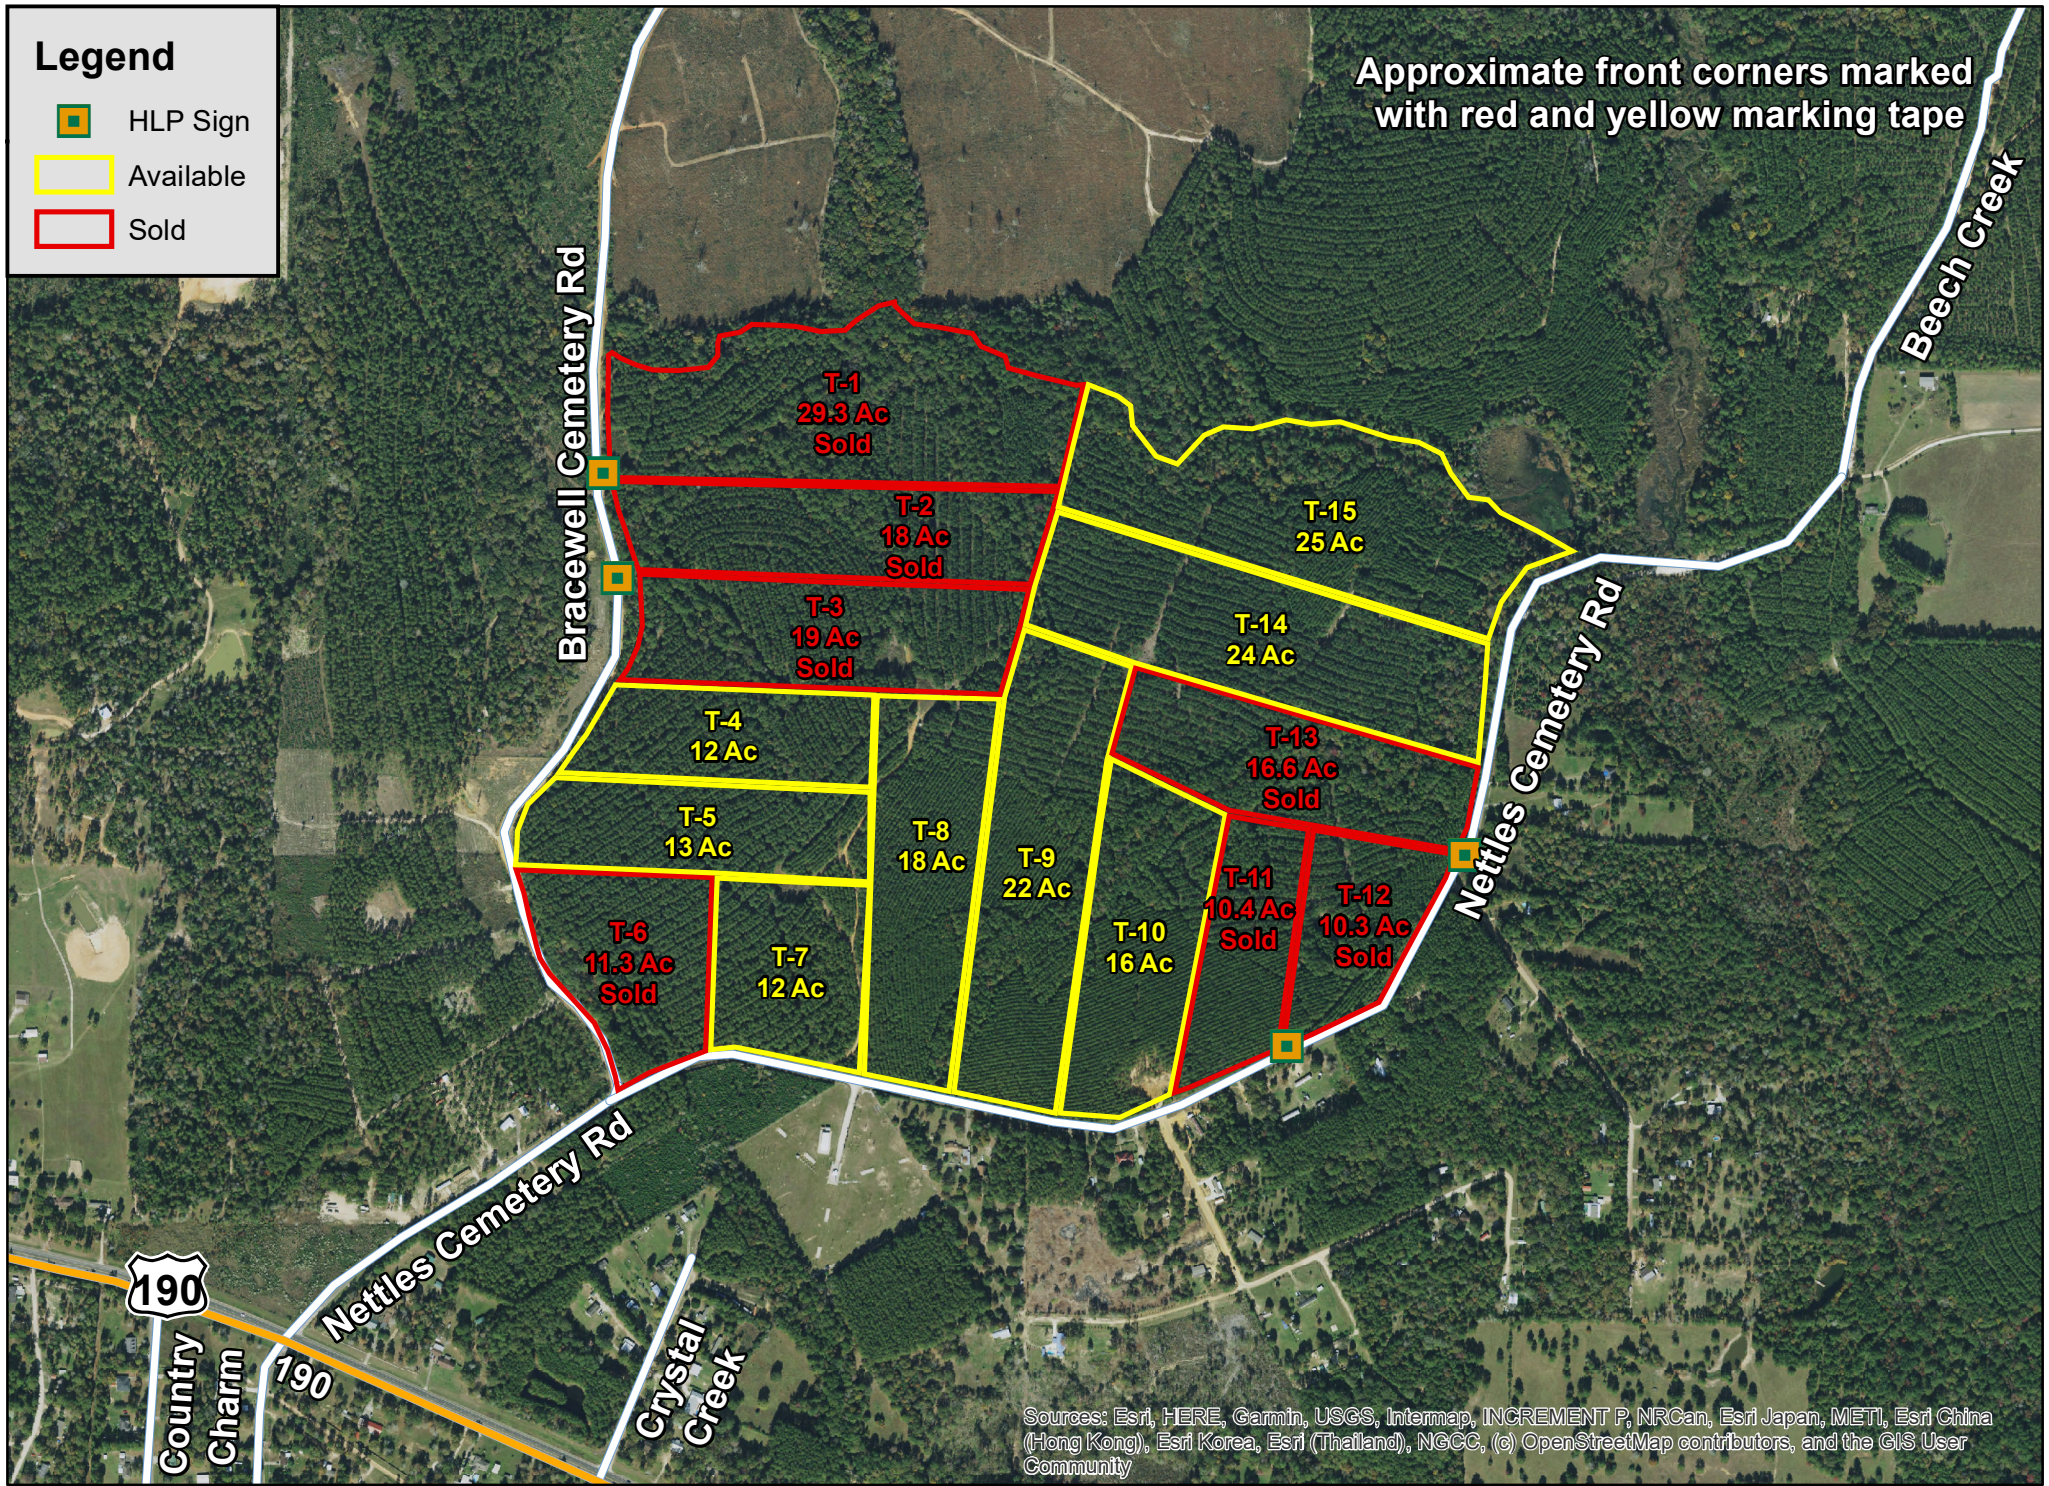

Legend

-  HLP Sign
-  Available
-  Sold

Approximate front corners marked with red and yellow marking tape

Sources: Esri, HERE, Garmin, USGS, Intermap, INCREMENT P, NRCan, Esri Japan, METI, Esri China (Hong Kong), Esri Korea, Esri (Thailand), NGCC, (c) OpenStreetMap contributors, and the GIS User Community

Nettles Cemetery Rd. | Polk Co., TX

For illustration purposes only.