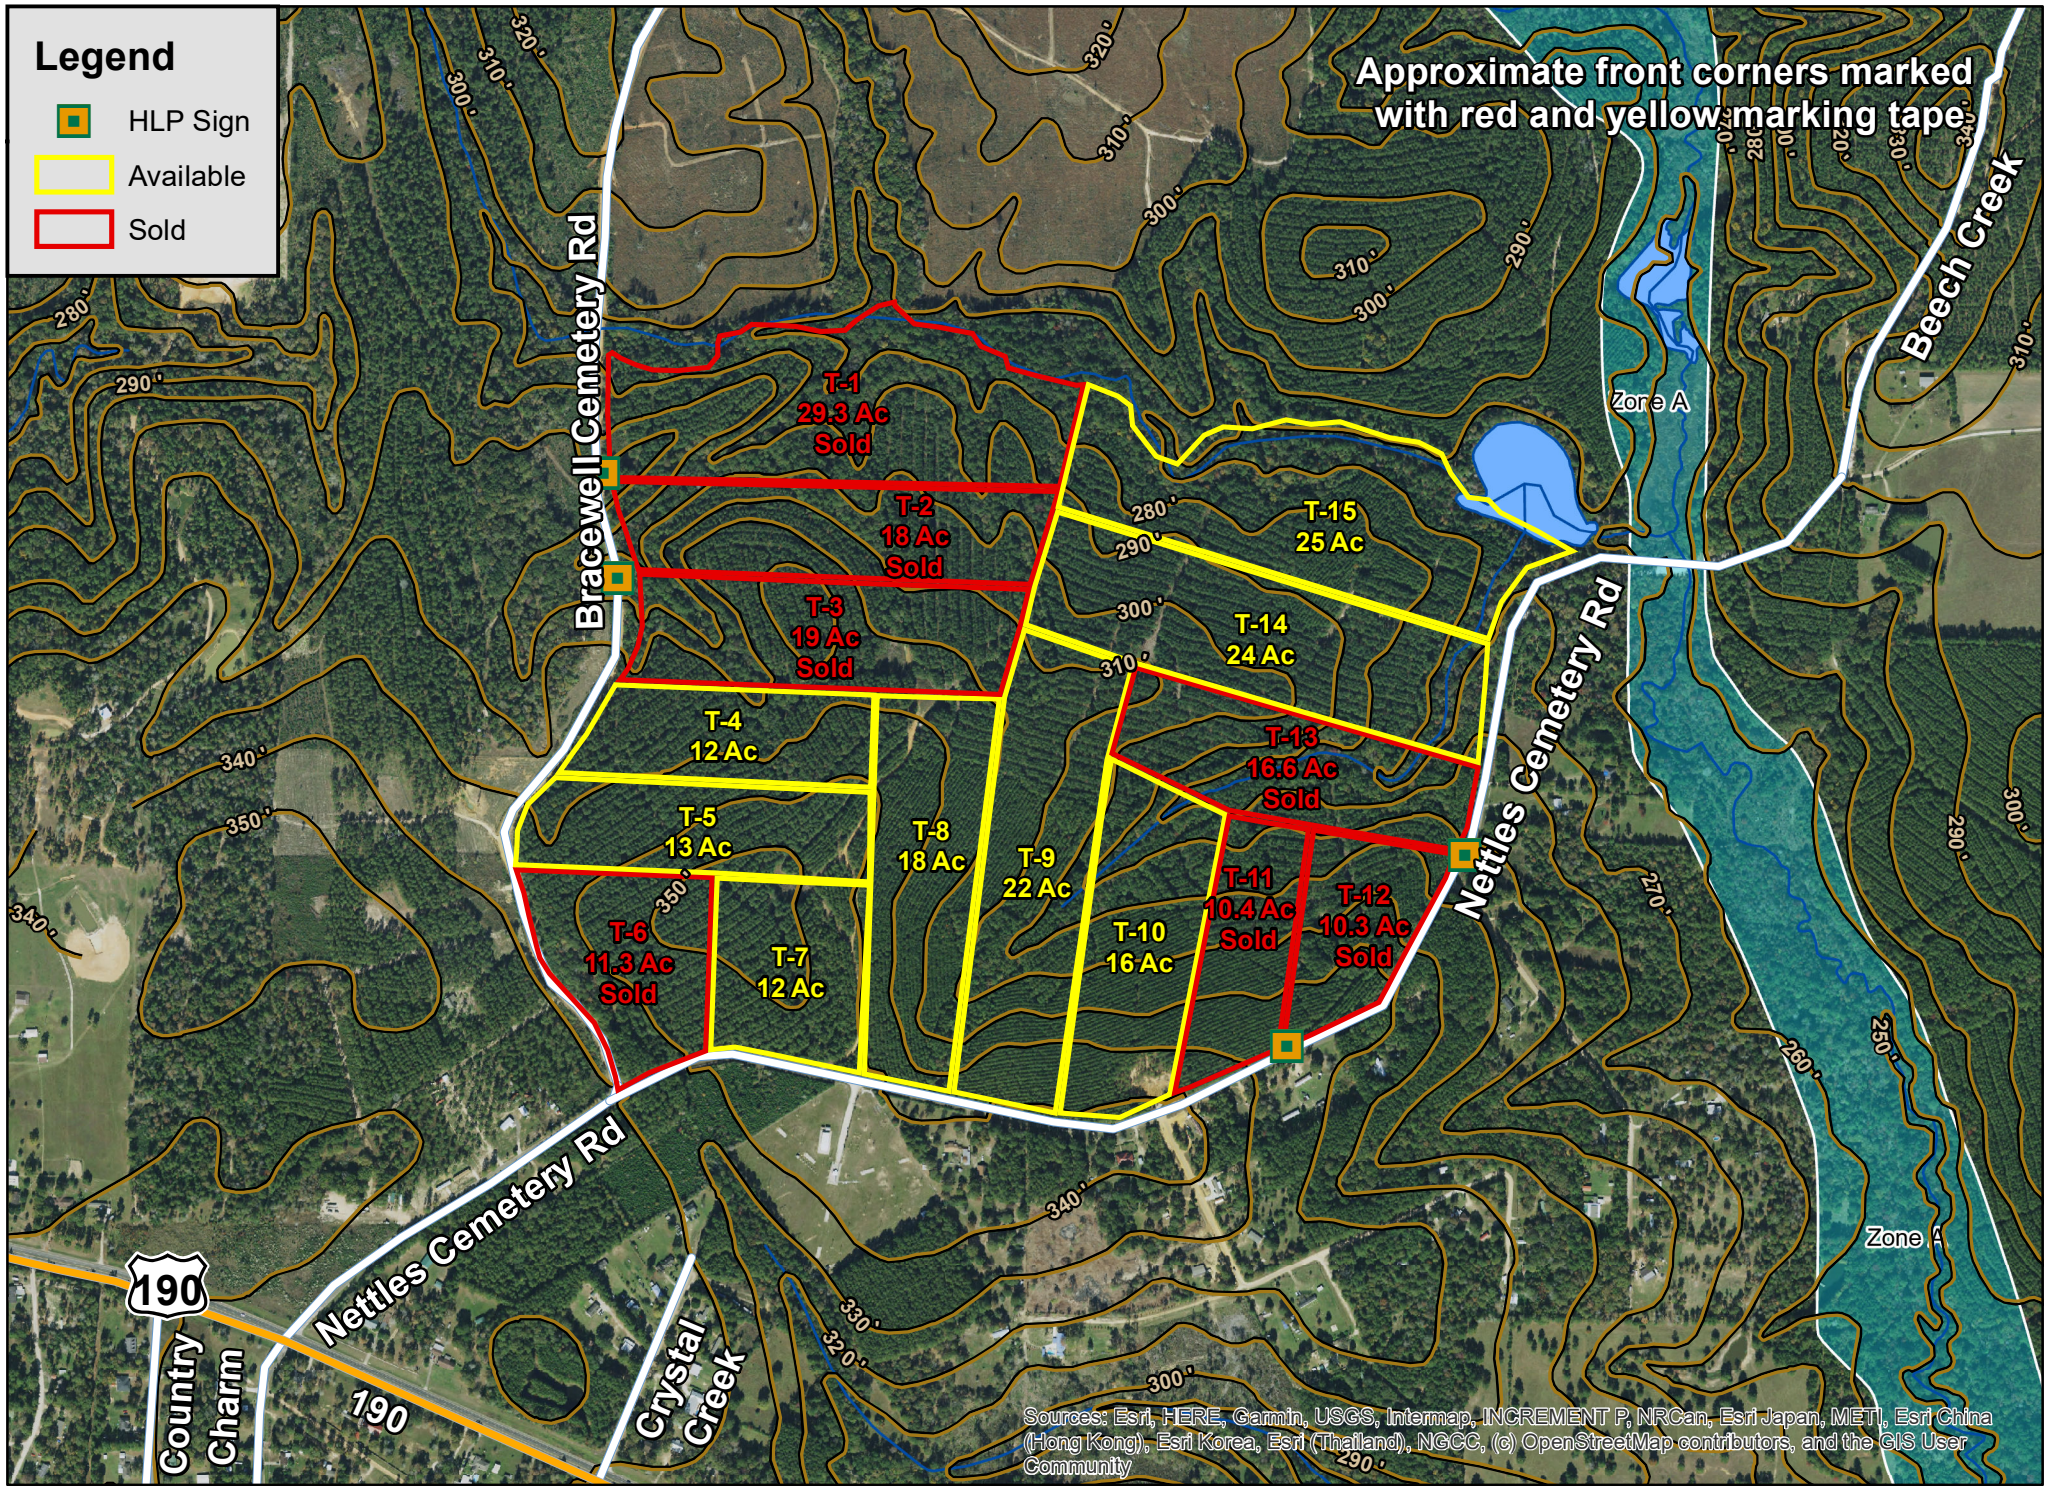

# Legend

-  HLP Sign
-  Available
-  Sold

Approximate front corners marked with red and yellow marking tape

Sources: Esri, HERE, Garmin, USGS, Intermap, INCREMENT P, NRCan, Esri Japan, METI, Esri China (Hong Kong), Esri Korea, Esri (Thailand), NGCC, (c) OpenStreetMap contributors, and the GIS User Community

Nettles Cemetery Rd. | Polk Co., TX

For illustration purposes only.