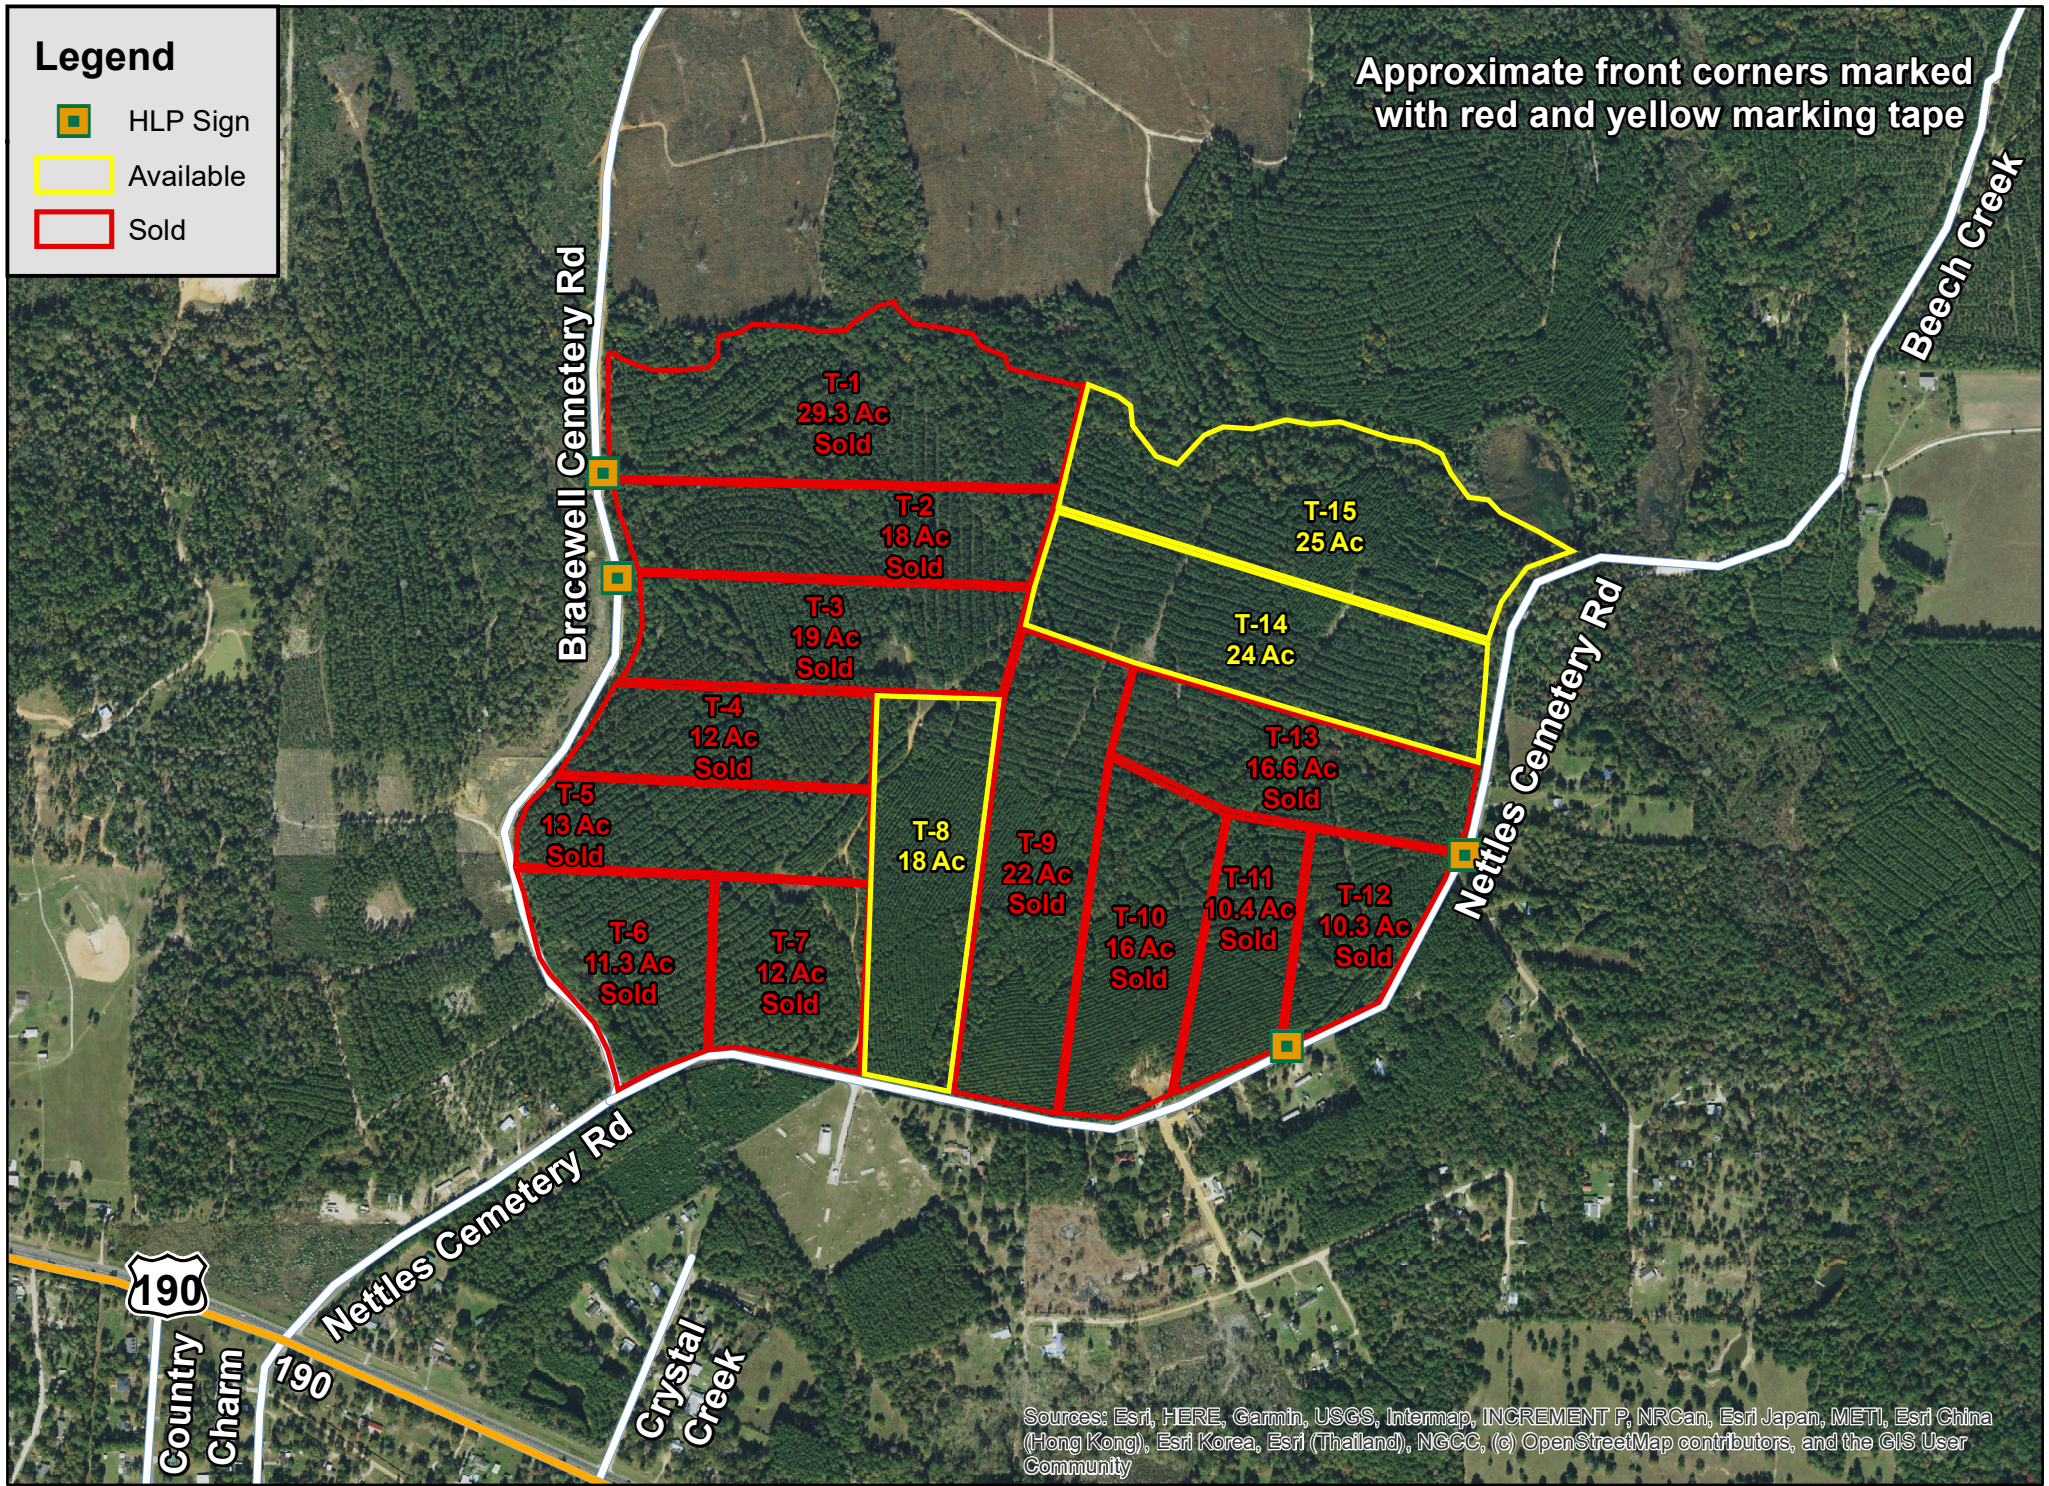

# Legend

-  HLP Sign
-  Available
-  Sold

Approximate front corners marked with red and yellow marking tape

Sources: Esri, HERE, Garmin, USGS, Intermap, INCREMENT P, NRCan, Esri Japan, METI, Esri China (Hong Kong), Esri Korea, Esri (Thailand), NGCC, (c) OpenStreetMap contributors, and the GIS User Community

Nettles Cemetery Rd. | Polk Co., TX

For illustration purposes only.