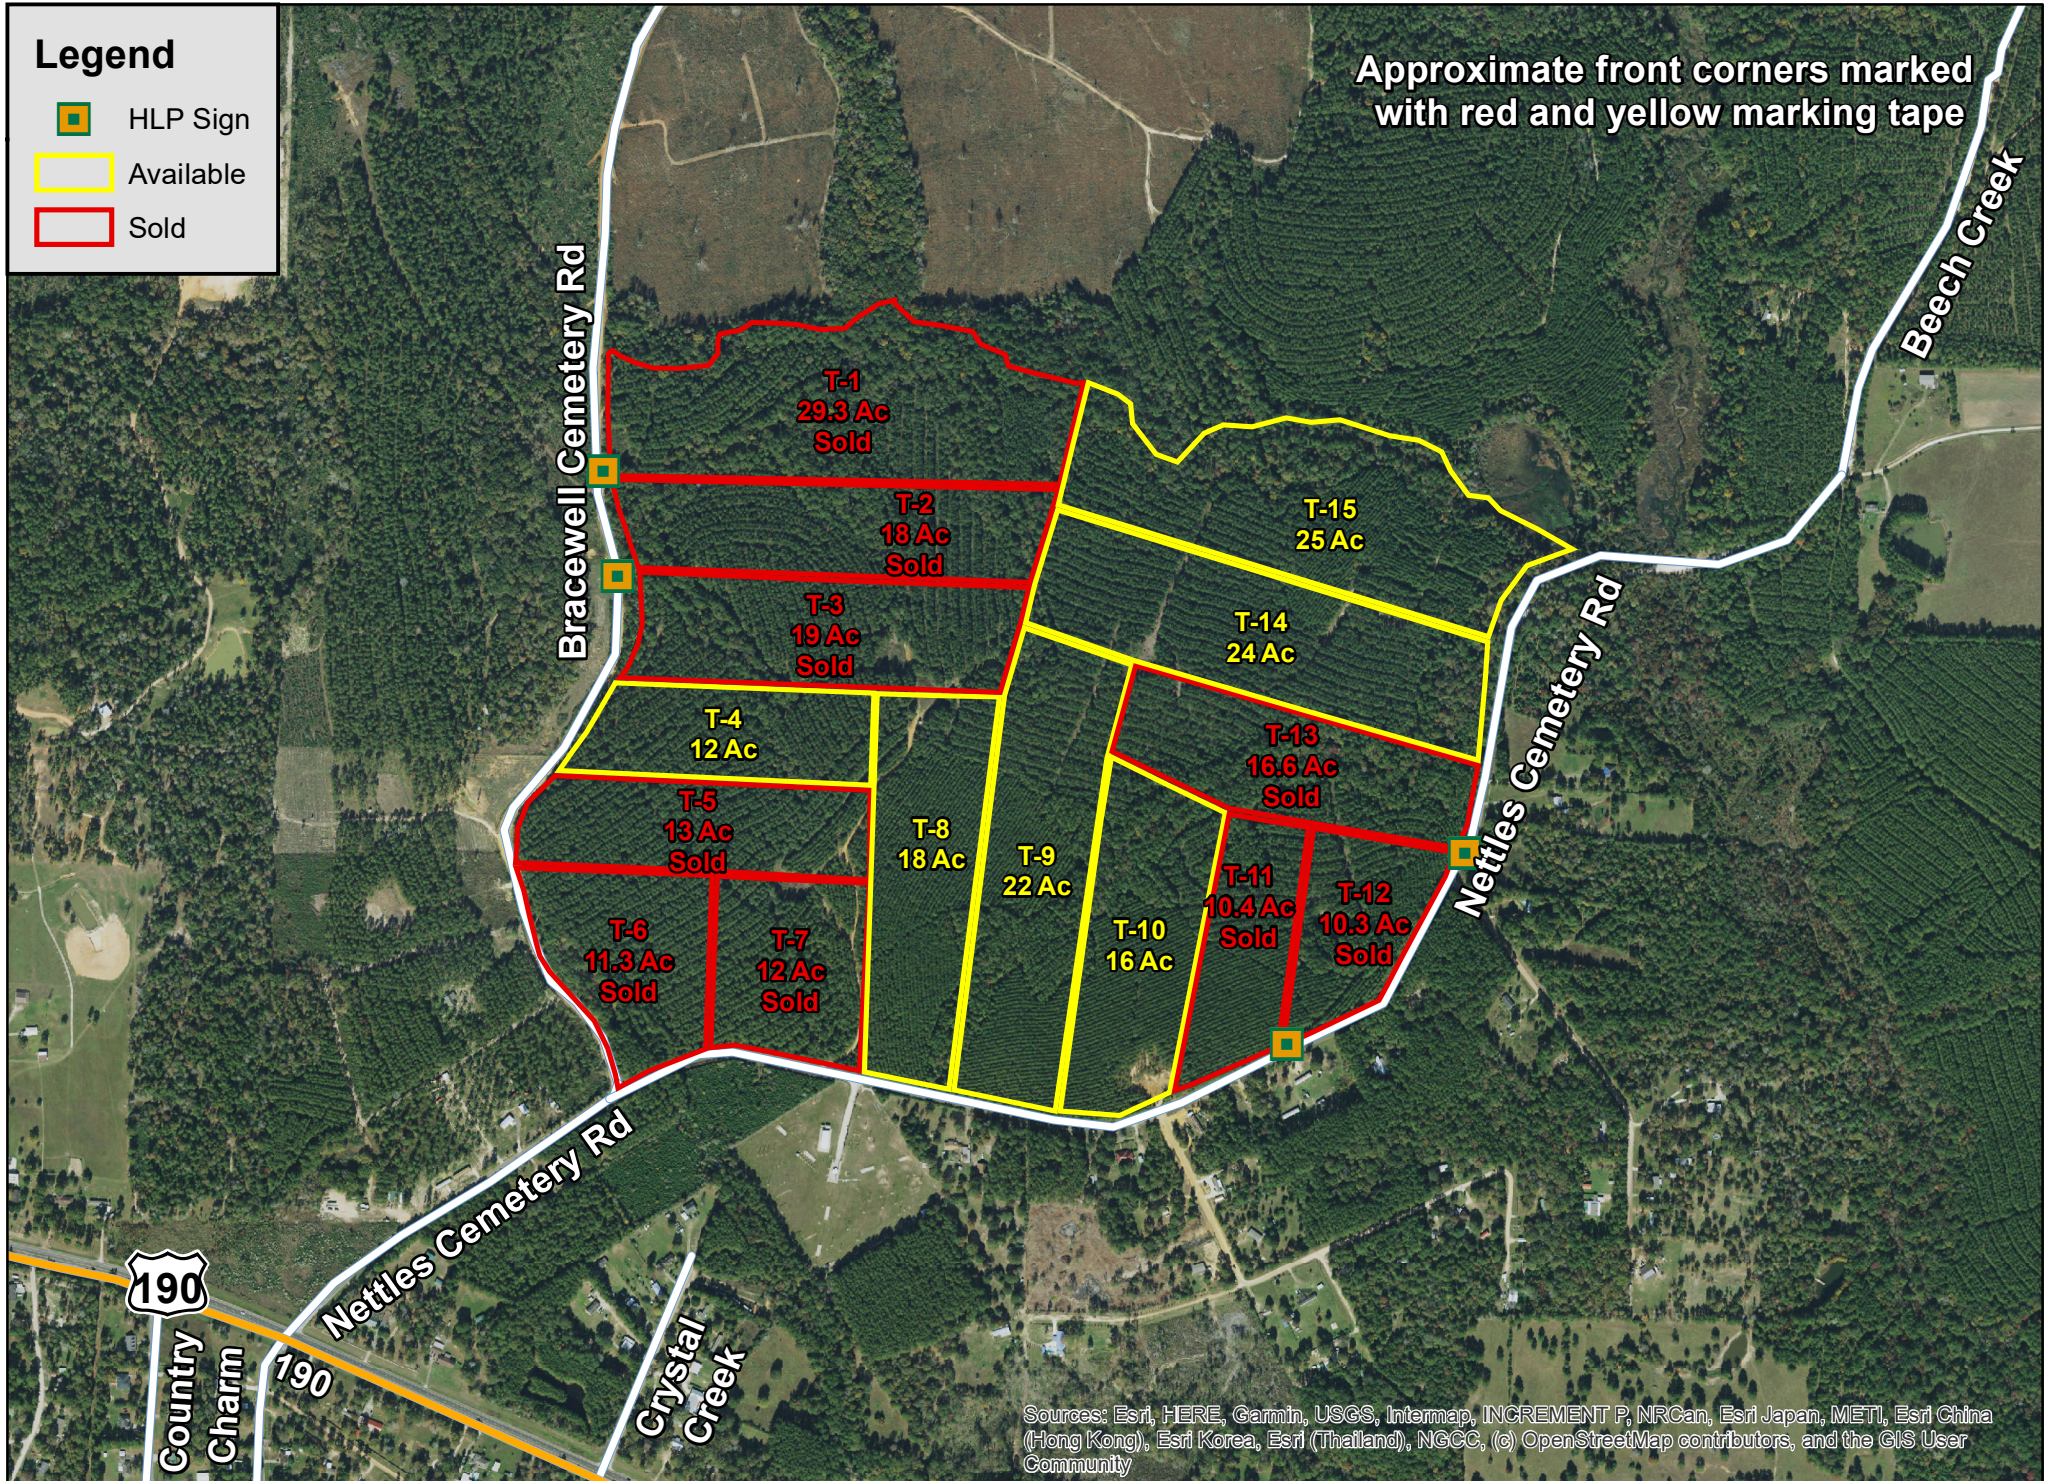

Legend

-  HLP Sign
-  Available
-  Sold

Approximate front corners marked with red and yellow marking tape

Sources: Esri, HERE, Garmin, USGS, Intermap, INCREMENT P, NRCan, Esri Japan, METI, Esri China (Hong Kong), Esri Korea, Esri (Thailand), NGCC, (c) OpenStreetMap contributors, and the GIS User Community

Nettles Cemetery Rd. | Polk Co., TX

For illustration purposes only.