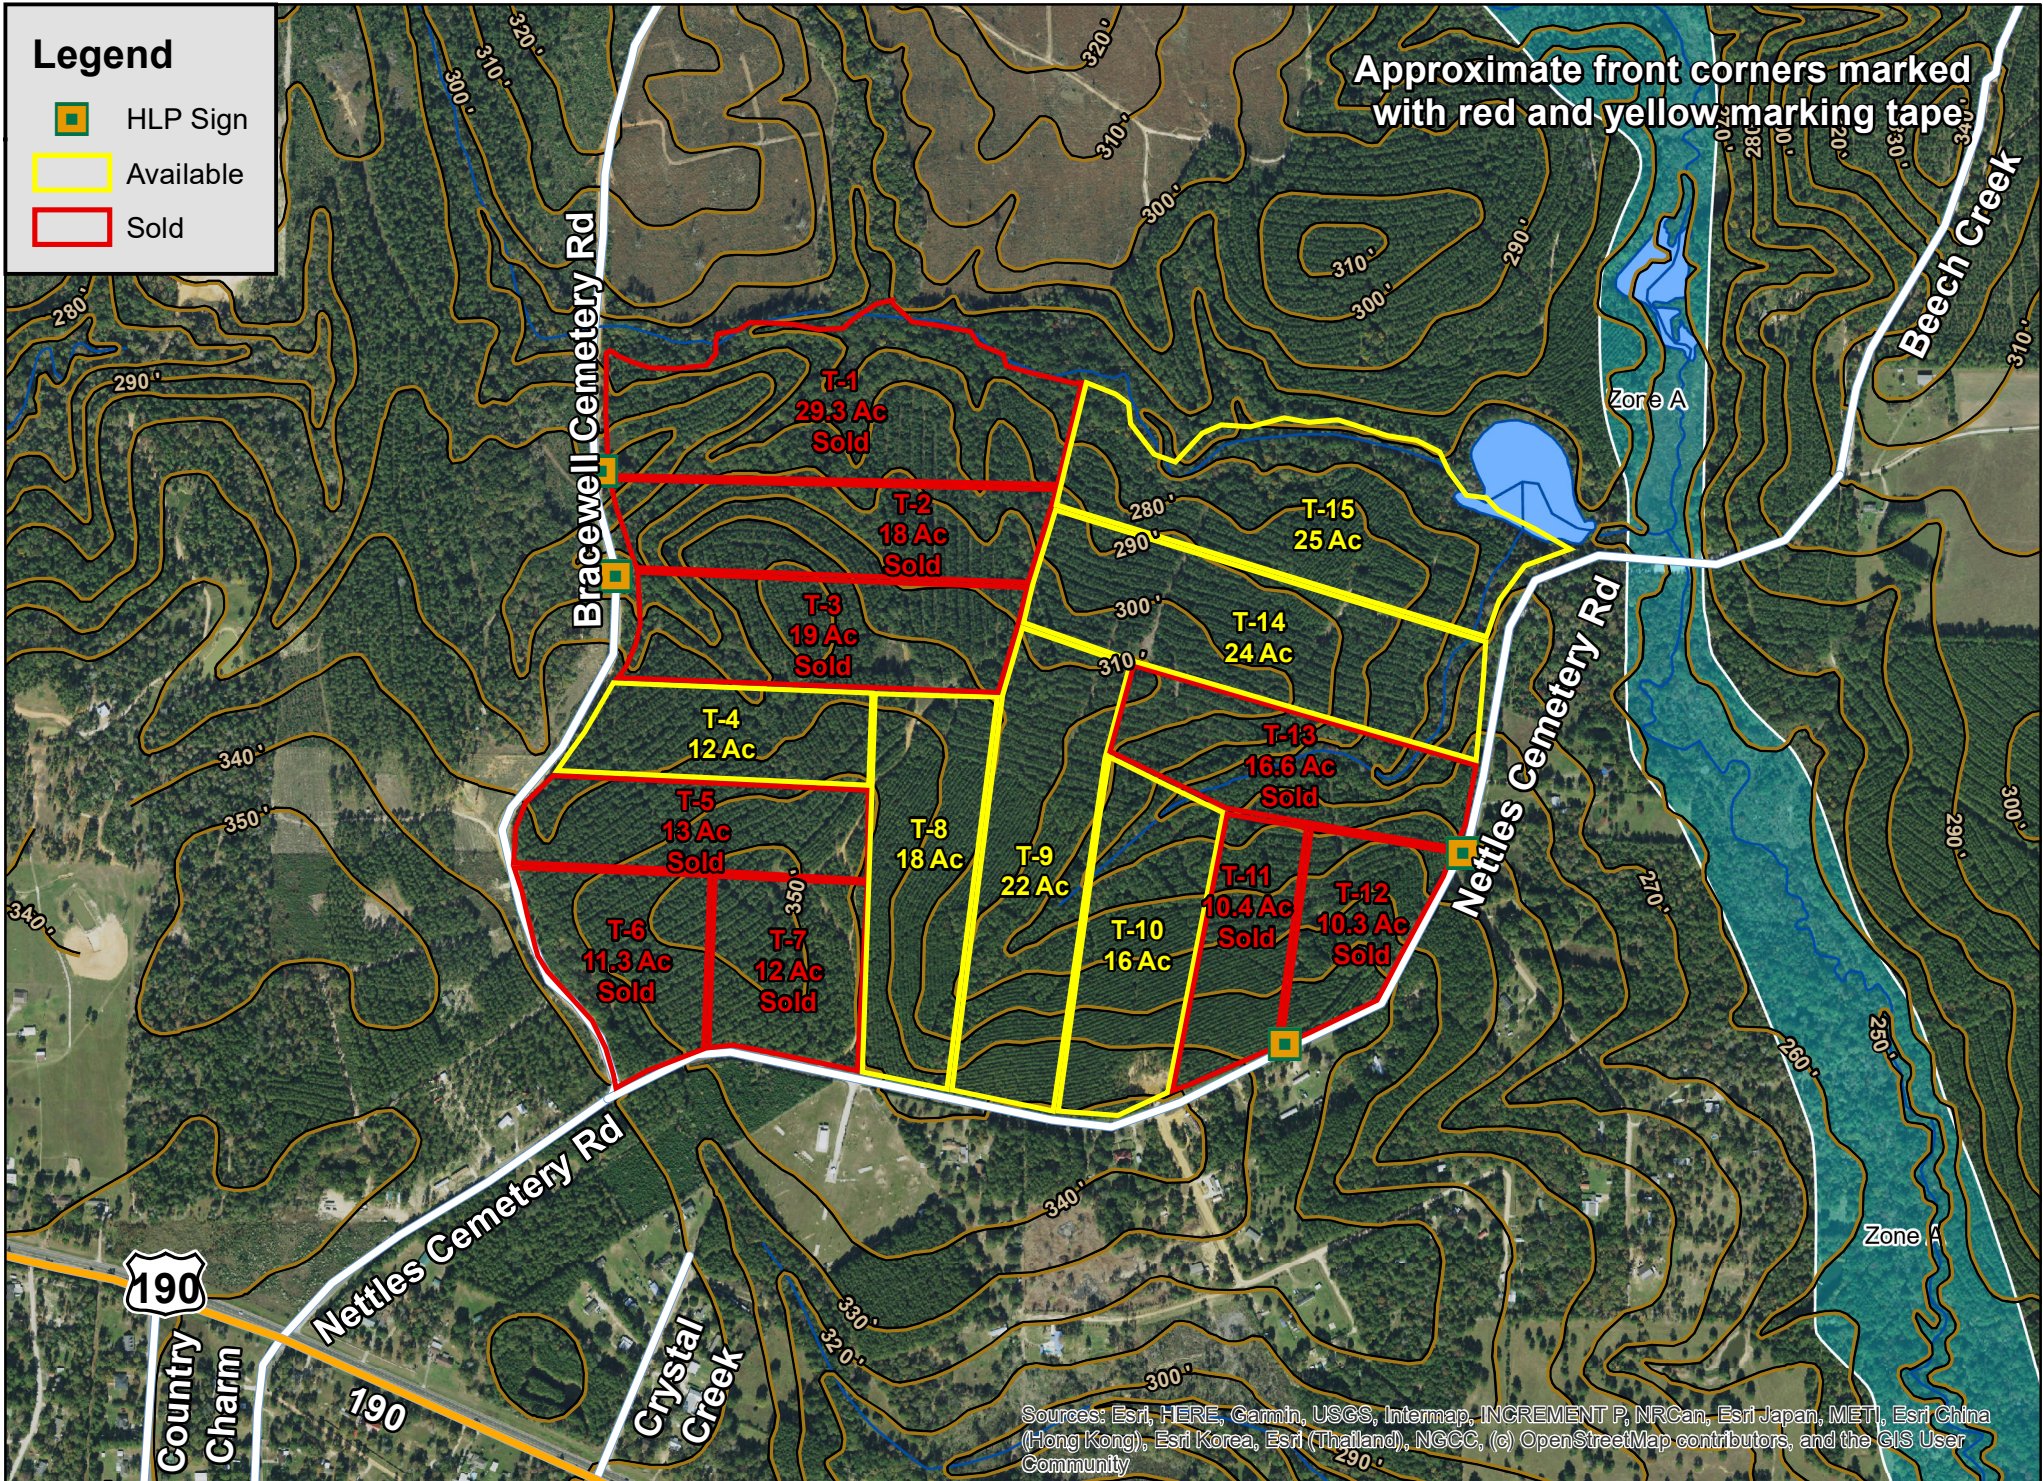

Legend

-  HLP Sign
-  Available
-  Sold

Approximate front corners marked with red and yellow marking tape

Sources: Esri, HERE, Garmin, USGS, Intermap, INCREMENT P, NRCan, Esri Japan, METI, Esri China (Hong Kong), Esri Korea, Esri (Thailand), NGCC, (c) OpenStreetMap contributors, and the GIS User Community

Nettles Cemetery Rd. | Polk Co., TX

For illustration purposes only.