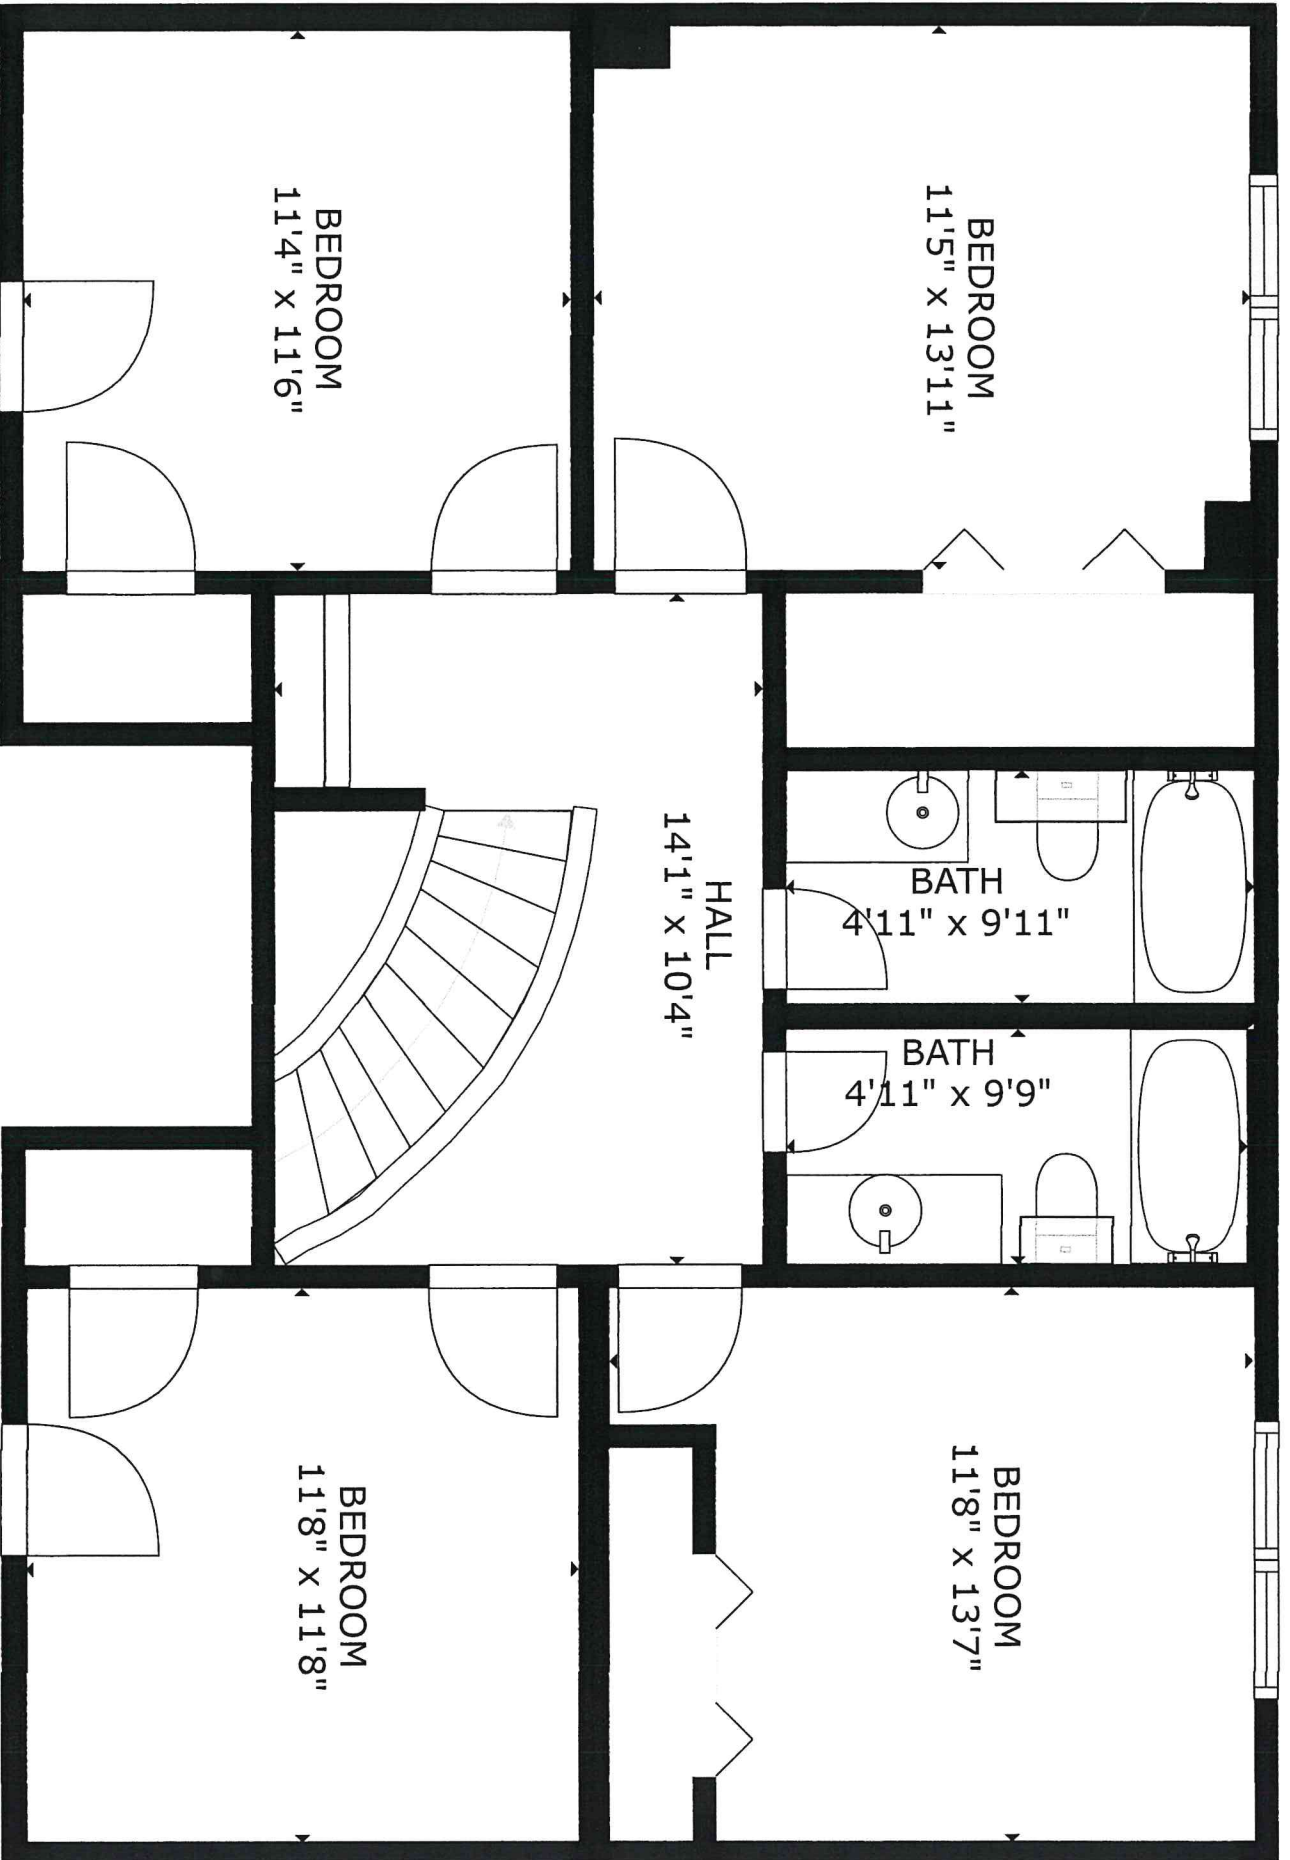

GROSS INTERNAL AREA
 FLOOR 1: 1844 sq. ft., FLOOR 2: 930 sq. ft
 TOTAL: 2773 sq. ft

SIZES AND DIMENSIONS ARE APPROXIMATE, ACTUAL MAY VARY.

BEDROOM
11'4" x 11'6"

BEDROOM
11'5" x 13'11"

HALL
14'1" x 10'4"

BATH
4'11" x 9'11"

BATH
4'11" x 9'9"

BEDROOM
11'8" x 11'8"

BEDROOM
11'8" x 13'7"

GROSS INTERNAL AREA
FLOOR 1: 1844 sq. ft. FLOOR 2: 930 sq. ft.
TOTAL: 2773 sq. ft.
SIZES AND DIMENSIONS ARE APPROXIMATE. ACTUAL MAY VARY.