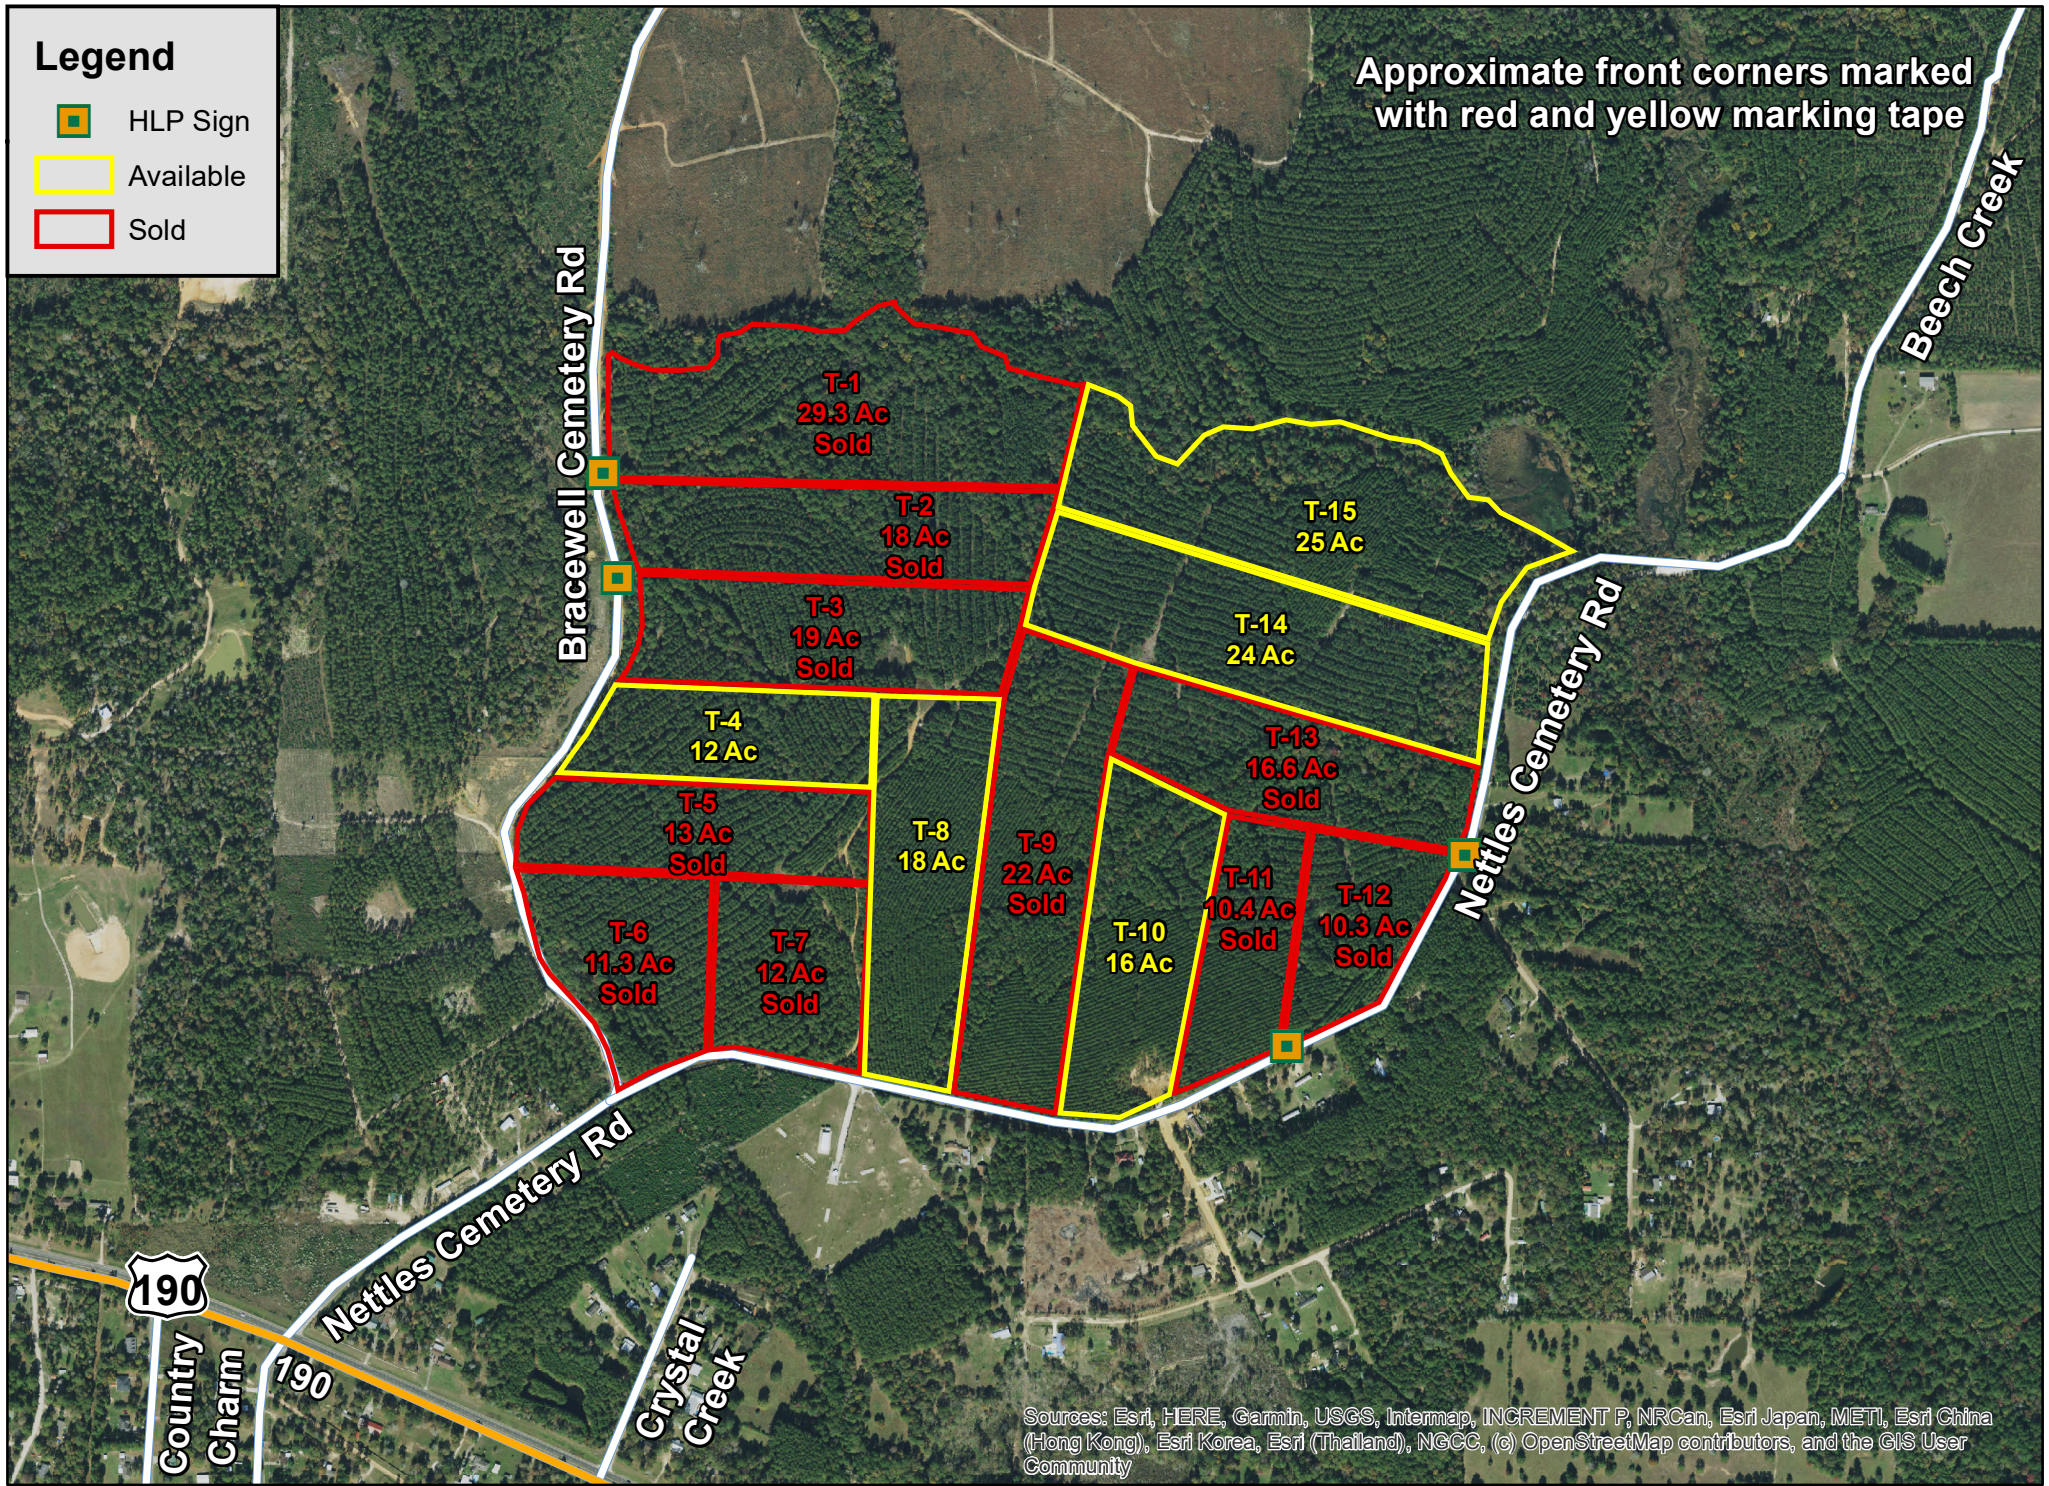

# Legend

-  HLP Sign
-  Available
-  Sold

Approximate front corners marked with red and yellow marking tape

Sources: Esri, HERE, Garmin, USGS, Intermap, INCREMENT P, NRCan, Esri Japan, METI, Esri China (Hong Kong), Esri Korea, Esri (Thailand), NGCC, (c) OpenStreetMap contributors, and the GIS User Community

Nettles Cemetery Rd. | Polk Co., TX

For illustration purposes only.