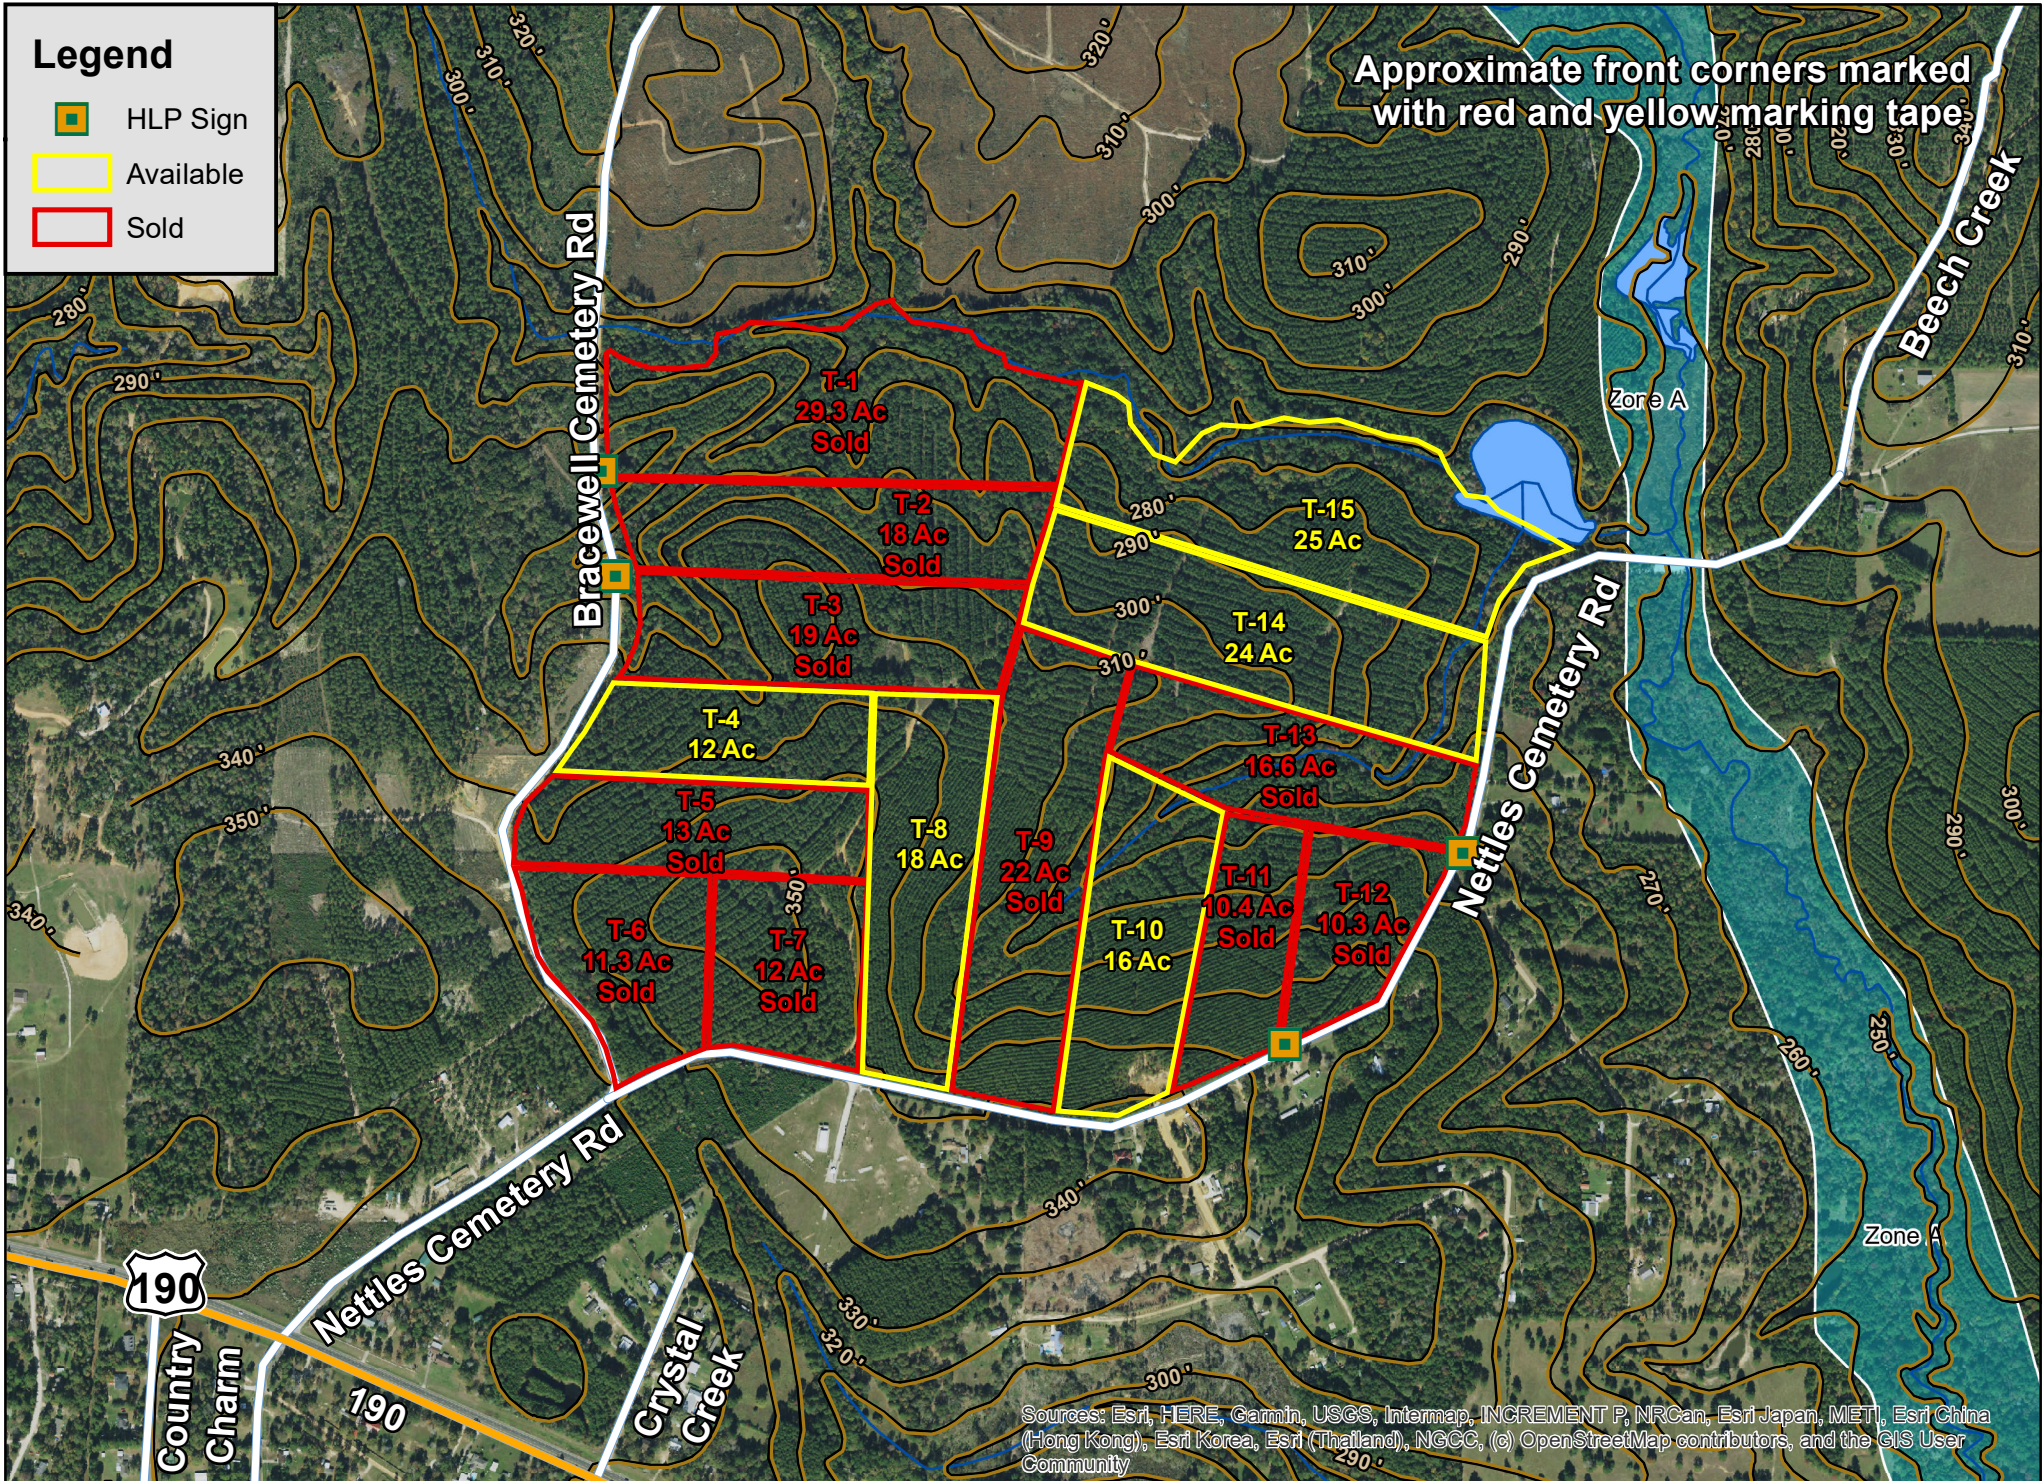

Legend

-  HLP Sign
-  Available
-  Sold

Approximate front corners marked with red and yellow marking tape

Sources: Esri, HERE, Garmin, USGS, Intermap, INCREMENT P, NRCan, Esri Japan, METI, Esri China (Hong Kong), Esri Korea, Esri (Thailand), NGCC, (c) OpenStreetMap contributors, and the GIS User Community

Nettles Cemetery Rd. | Polk Co., TX

For illustration purposes only.