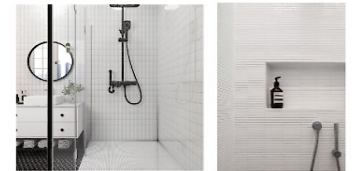

BATHROOM + SHOWER FLOORS

SHOWER WALLS

MATTE BLACK HARDWARE

- 1417 GLOURIE -

ROBRYAN
CUSTOM BUILDERS

1417 GLOURIE

- LAUNDRY -

STAINLESS STEEL UTILITY SINK