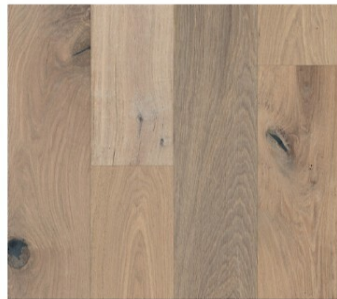

BAR SINK

BEVERAGE FRIDGE

WALL PAPER

PORCELAIN COUNTERTOP

ENGINEERED WOOD FLOORING

CUSTOM CABINETS

- 1417 GLOURIE -

ROBRYAN
CUSTOM BUILDERS