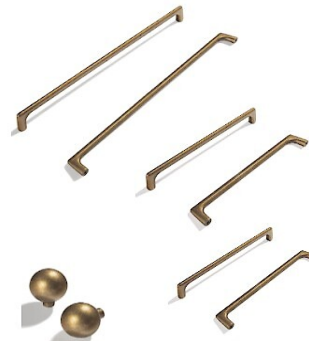

JENNAIR APPLIANCE PACKAGE

- 1417 GLOURIE -

ROBRYAN
CUSTOM BUILDERS

1417 GLOURIE