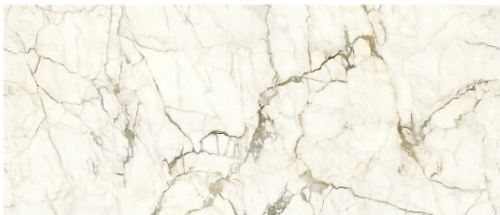

BREAKFAST AREA

KITCHEN ISLAND

JENNAIR APPLIANCE PACKAGE

ENGINEERED WOOD FLOORING

CAST STONE SURROUNDED
WOOD BURNING FIRE PLACE

PORCELAIN COUNTERTOPS

CUSTOM CABINETS

- 1417 GLOURIE -