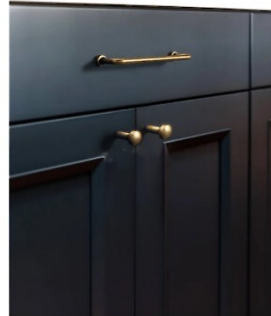

BREAKFAST AREA

KITCHEN ISLAND

JENNAIR APPLIANCE PACKAGE

ENGINEERED WOOD FLOORING

CAST STONE SURROUNDED
WOOD BURNING FIRE PLACE

PORCELAIN COUNTERTOPS

CUSTOM CABINETS

- 1417 GLOURIE -