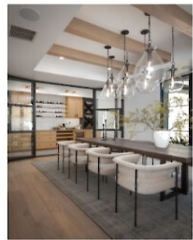

CUSTOM CABINETS

- 1417 GLOURIE -

ROBRYAN
CUSTOM BUILDERS

1417 GLOURIE