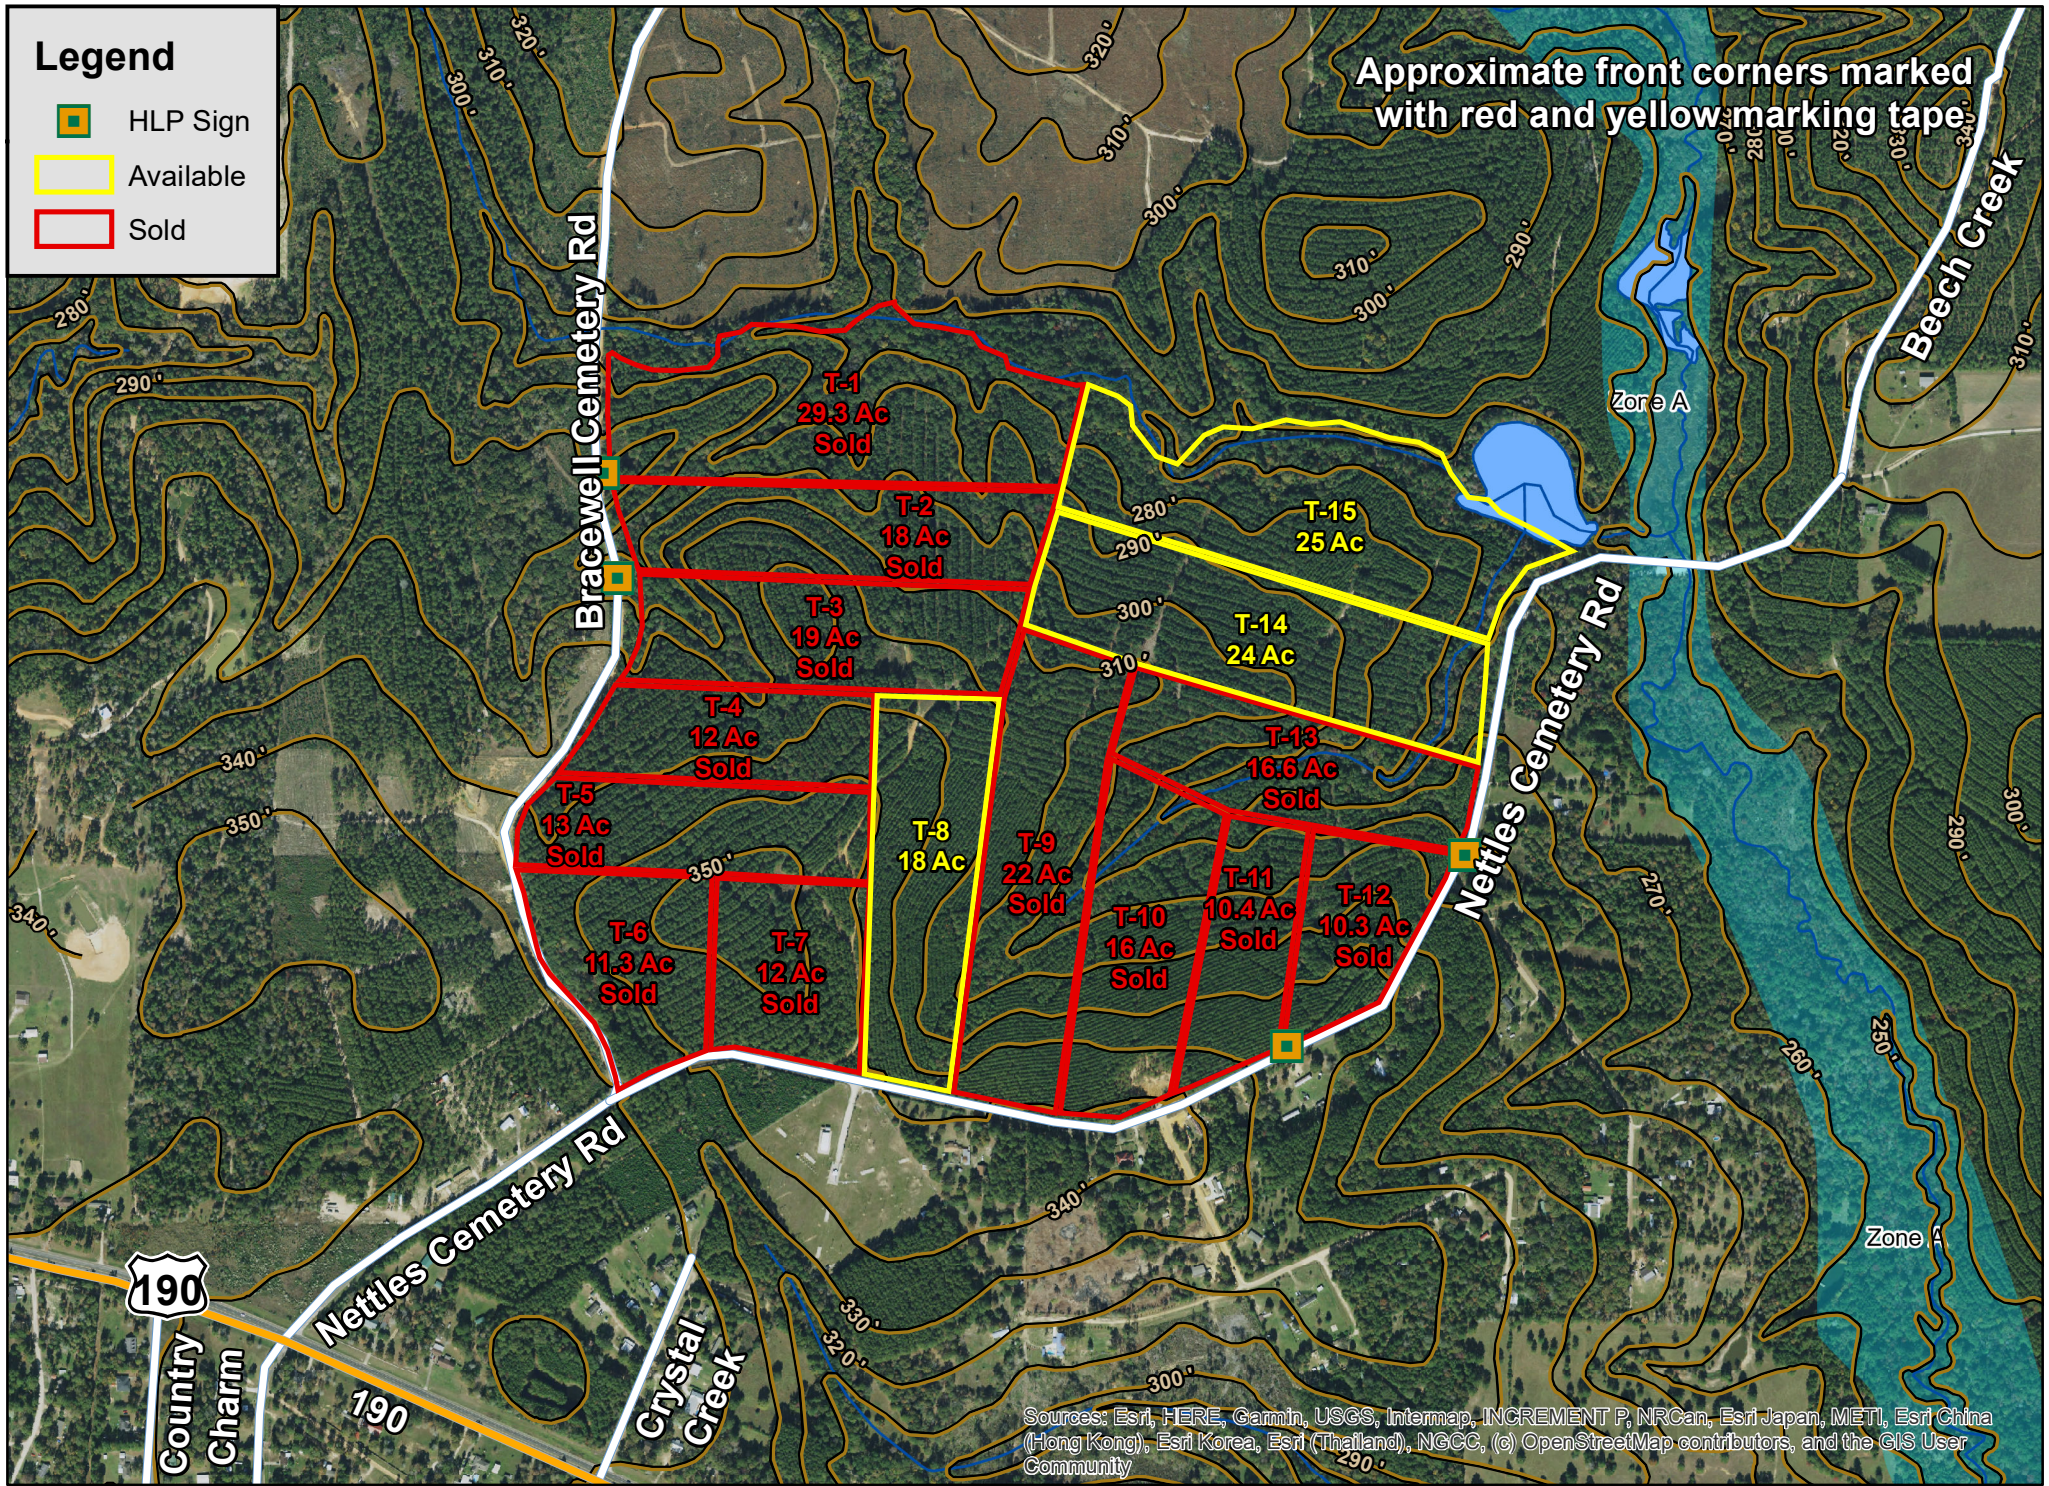

Legend

-  HLP Sign
-  Available
-  Sold

Approximate front corners marked with red and yellow marking tape

Bracewell Cemetery Rd

Nettles Cemetery Rd

Beech Creek

190

Country Charm

Nettles Cemetery Rd

Crystal Creek

Sources: Esri, HERE, Garmin, USGS, Intermap, INCREMENT P, NRCan, Esri Japan, METI, Esri China (Hong Kong), Esri Korea, Esri (Thailand), NGCC, (c) OpenStreetMap contributors, and the GIS User Community