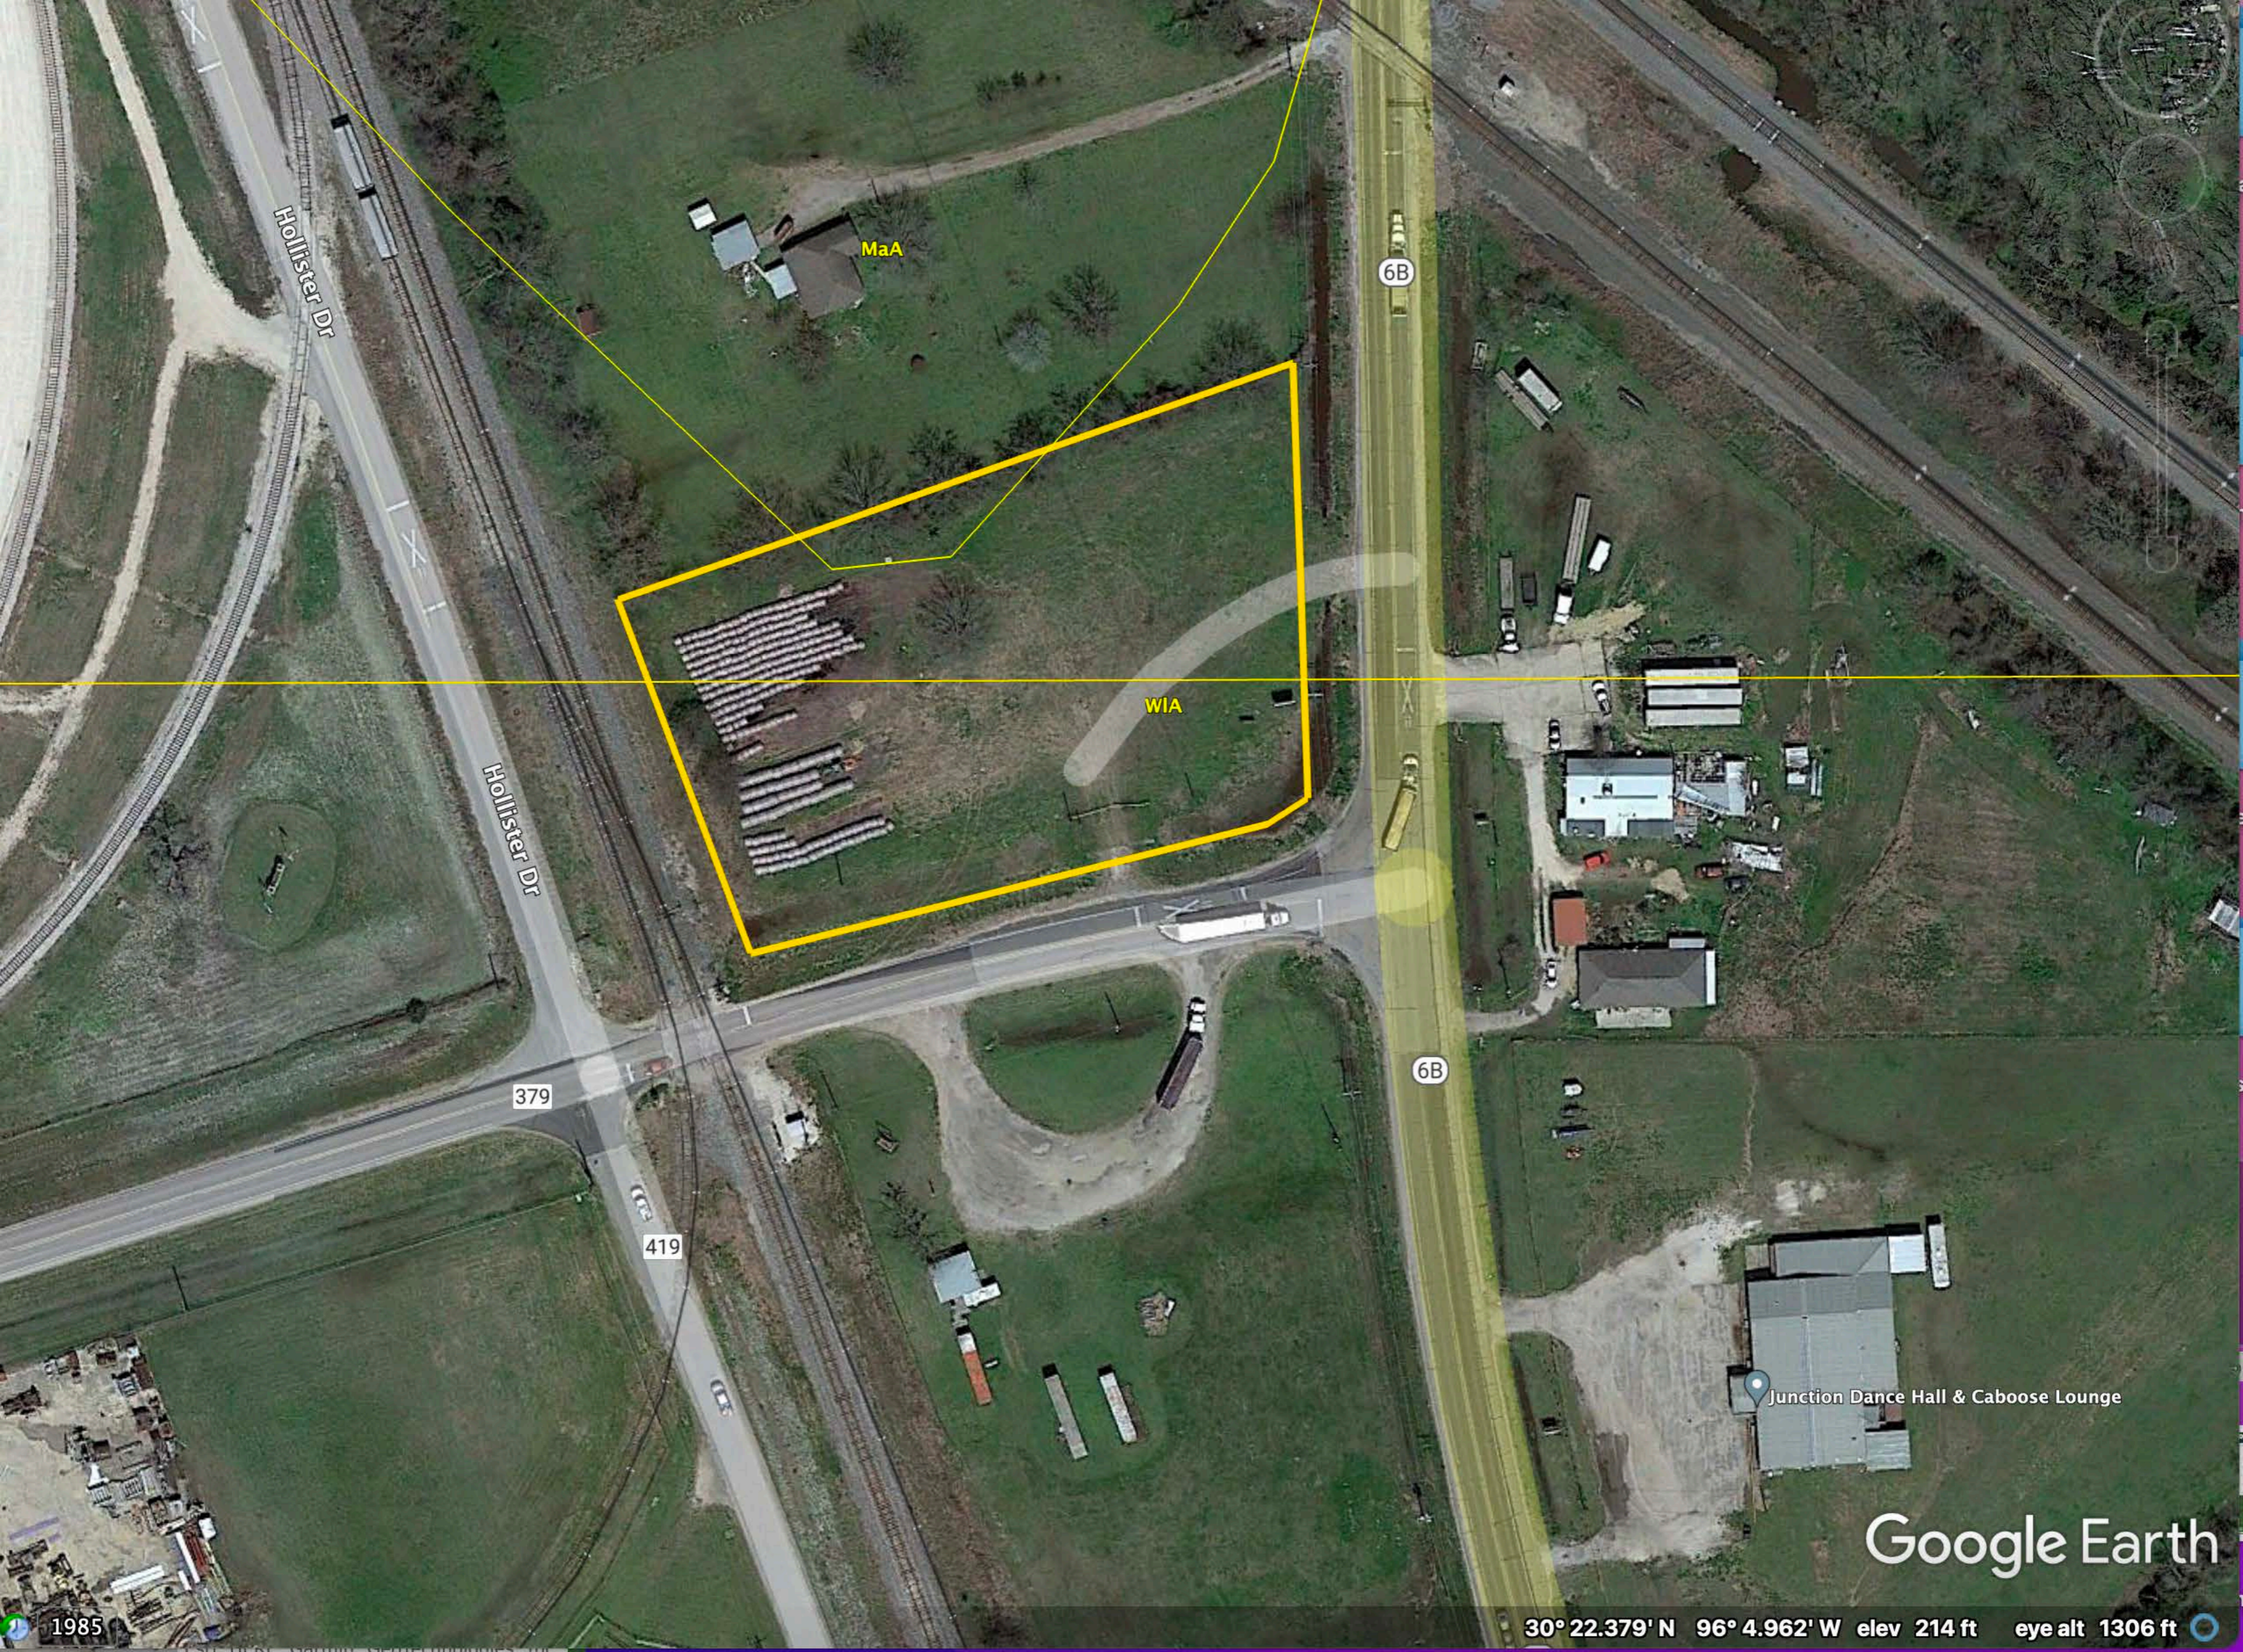

Hollister Dr

379

Google Earth

1985

30° 22.369' N 96° 4.935' W elev 215 ft eye alt 683 ft 6B

HOLLISTER ST

S LA SALLE ST

HOLLISTER ST

FM 379

FM 379

FM 379

FM 379

FM 379

Hollister Dr

Hollister Dr

379

419

6B

6B

MaA

WIA

Junction Dance Hall & Caboose Lounge

Google Earth

30° 22.379' N 96° 4.962' W elev 214 ft eye alt 1306 ft

1985

W Lee St

McGinty's Best Thing Smoking BBQ

Lee St

Church St

Allen White Dr

Montgomery Rd

Nolan St