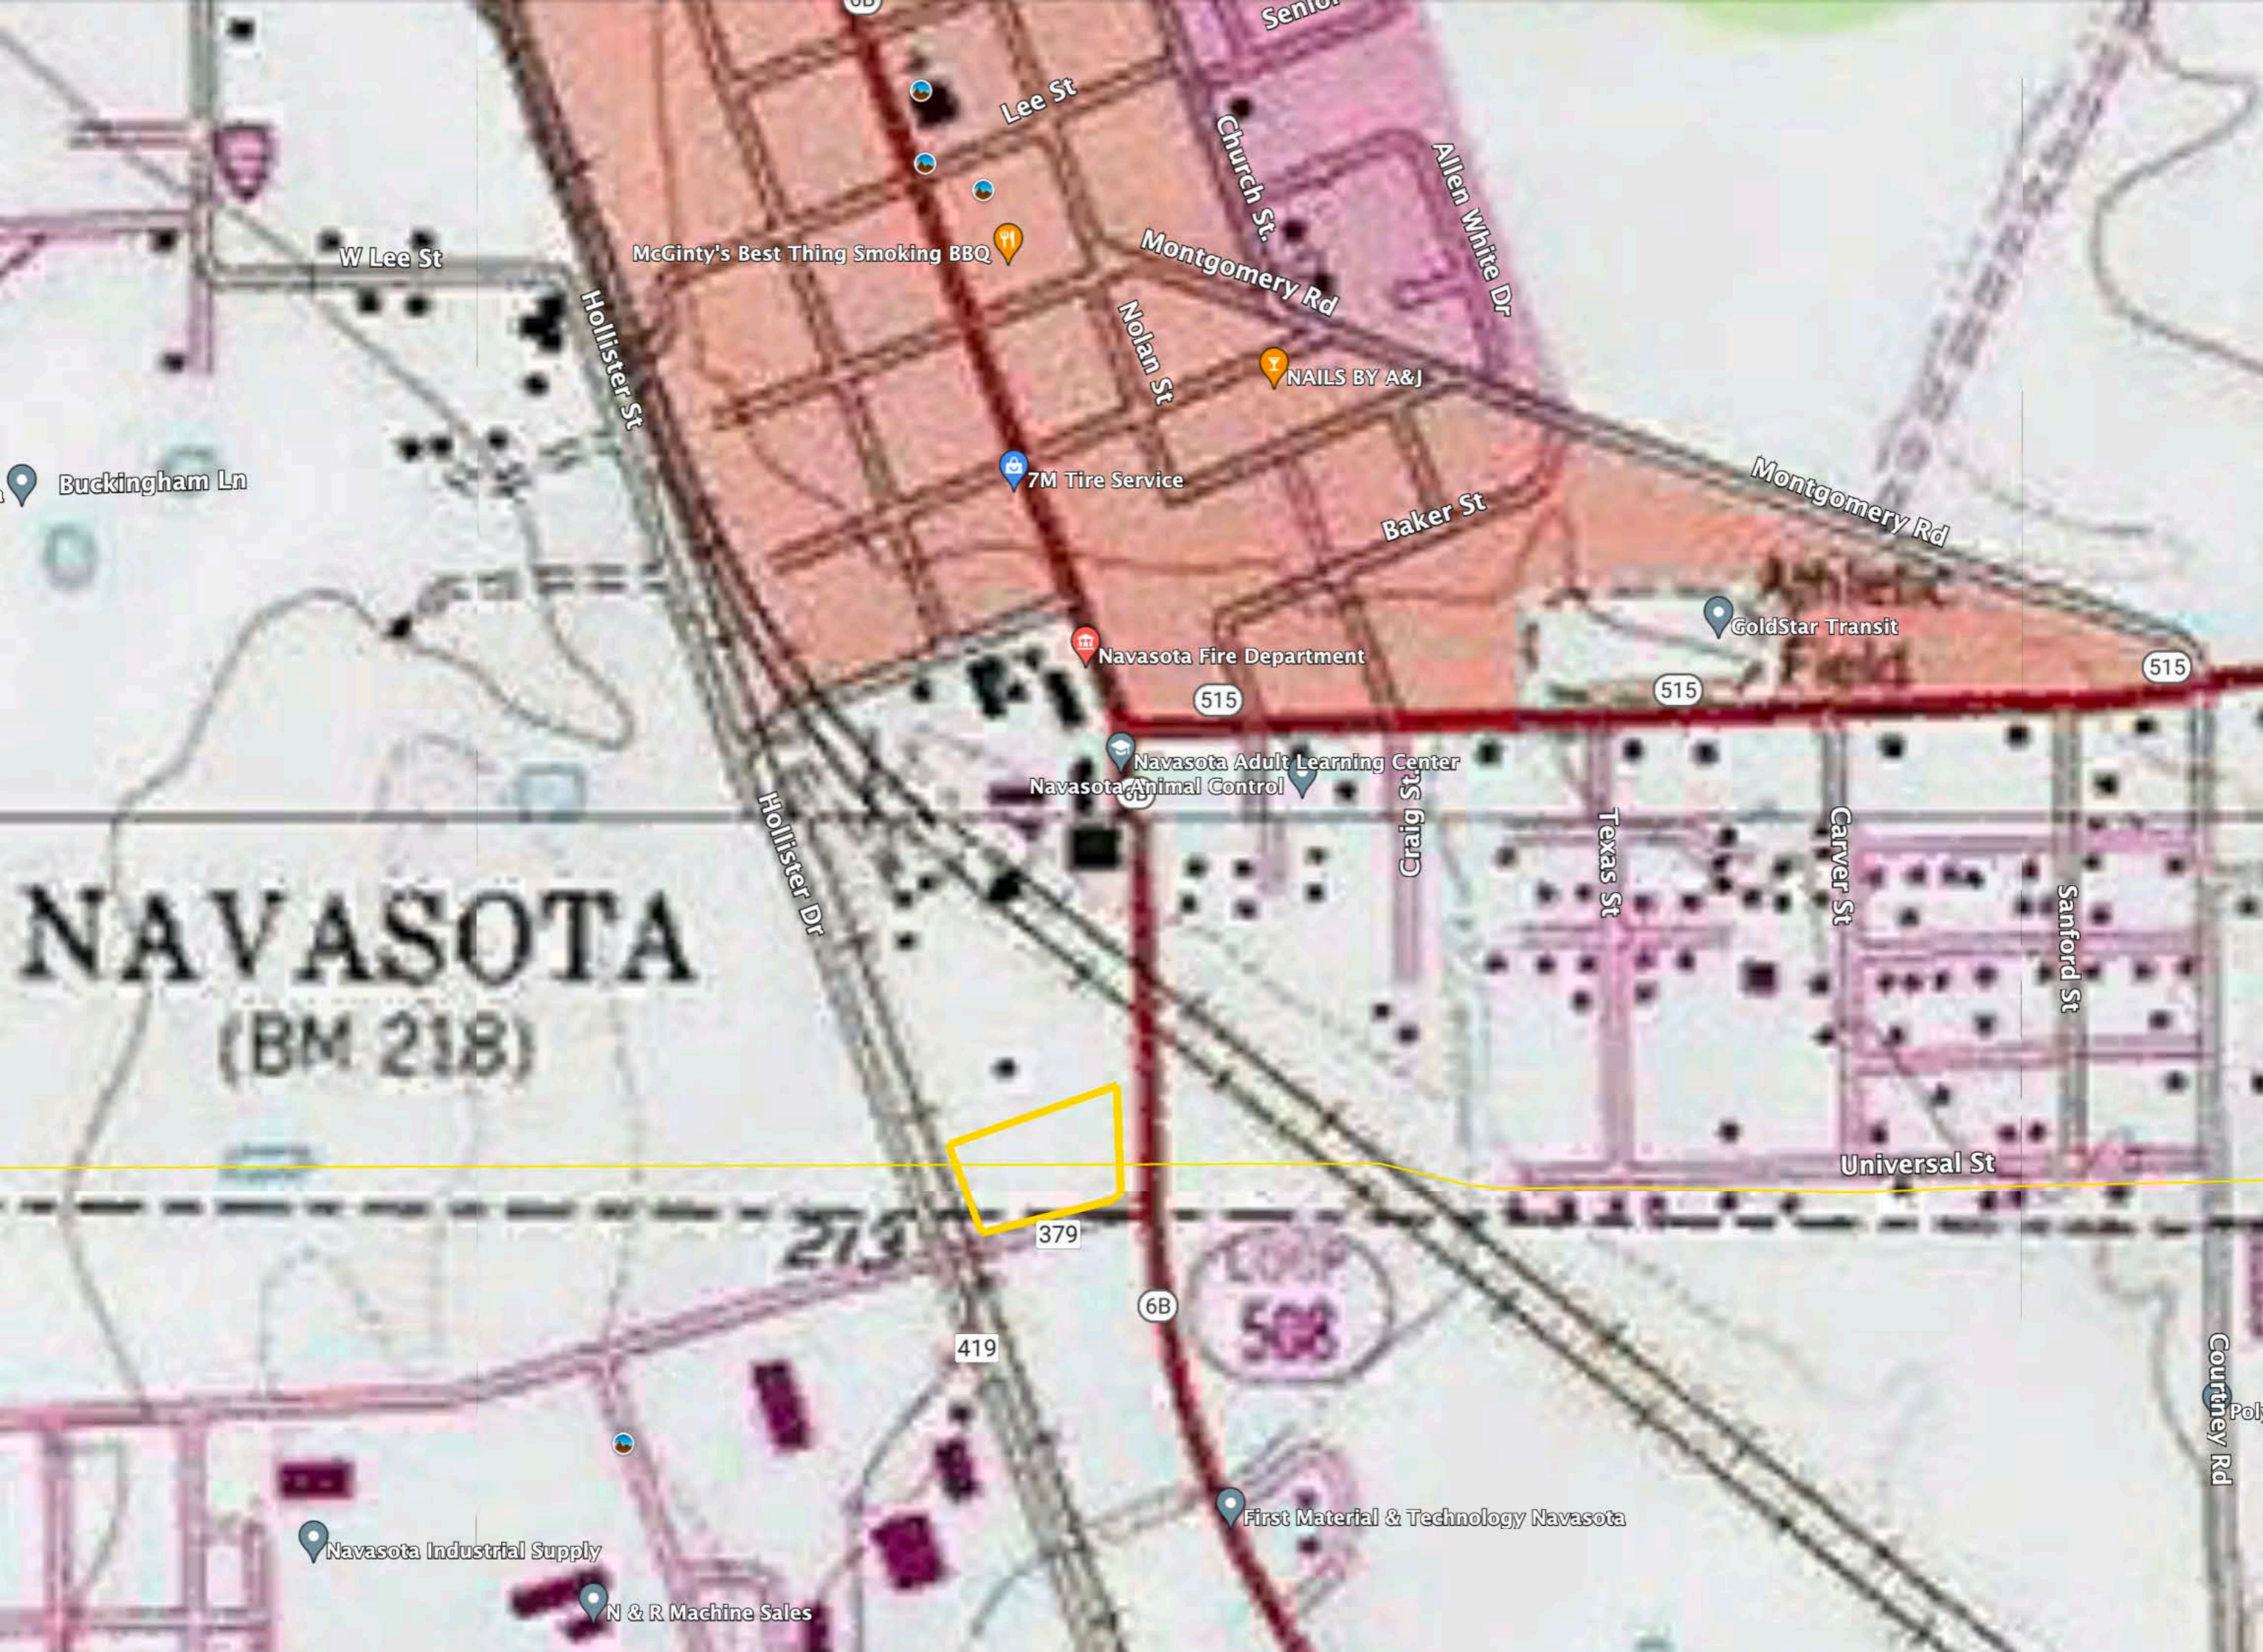

W Lee St

McGinty's Best Thing Smoking BBQ

Lee St

Church St

Allen White Dr

Montgomery Rd

Nolan St

NAILS BY A&J

7M Tire Service

Baker St

Montgomery Rd

GoldStar Transit

Navasota Fire Department

515

515

515

Navasota Adult Learning Center
Navasota Animal Control

Hollister Dr

Craig St

Texas St

Carver St

Sanford St

NAVASOTA
(BM 218)

Universal St

213

379

6B

508

419

Navasota Industrial Supply

N & R Machine Sales

First Material & Technology Navasota

Courtney Rd